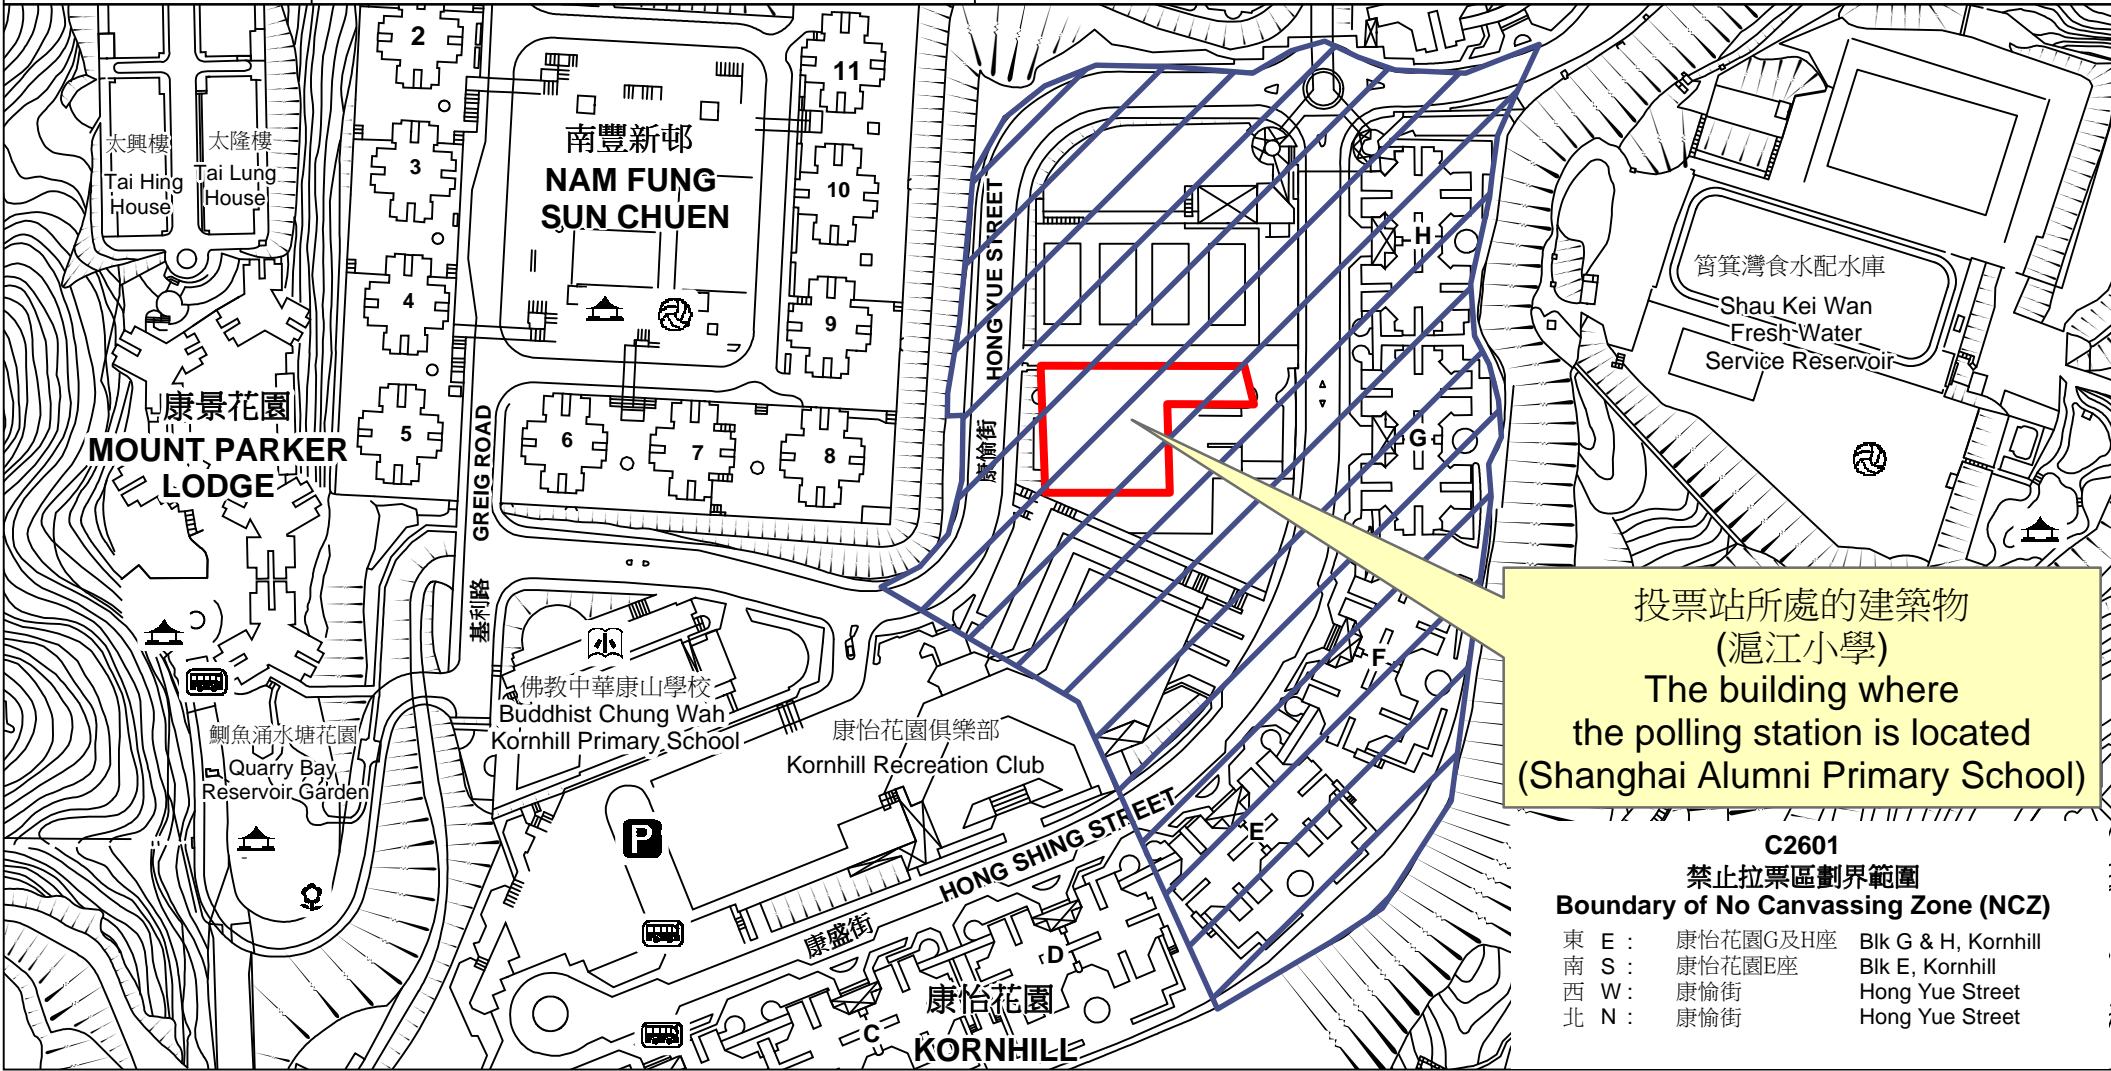

投票站位置圖和禁止拉票區 Polling Station - Location Plan & No Canvassing Zone

<p>投票站編號 Polling Station Code</p> <p><b>C2601</b></p>	<p>2021年立法會換屆選舉地方選區編號及名稱 Code &amp; Name of Geographical Constituency for 2021 Legislative Council General Election</p> <p><b>LC1</b> 香港島東 <b>HONG KONG ISLAND EAST</b></p>	<p>名稱及地址 Name &amp; Address</p> <p>滬江小學 香港鯉魚涌康怡花園康盛街14號地下 <b>Shanghai Alumni Primary School</b> G/F, 14 Hong Shing Street, Kornhill, Quarry Bay, Hong Kong</p>
---	---	--

投票站所處的建築物  
(滬江小學)  
The building where  
the polling station is located  
(Shanghai Alumni Primary School)

- C2601**  
**禁止拉票區劃界範圍**  
**Boundary of No Canvassing Zone (NCZ)**
- |       |          |                     |
|-------|----------|---------------------|
| 東 E : | 康怡花園G及H座 | Blk G & H, Kornhill |
| 南 S : | 康怡花園E座   | Blk E, Kornhill     |
| 西 W : | 康愉街      | Hong Yue Street     |
| 北 N : | 康愉街      | Hong Yue Street     |

 禁止拉票區  
No Canvassing Zone