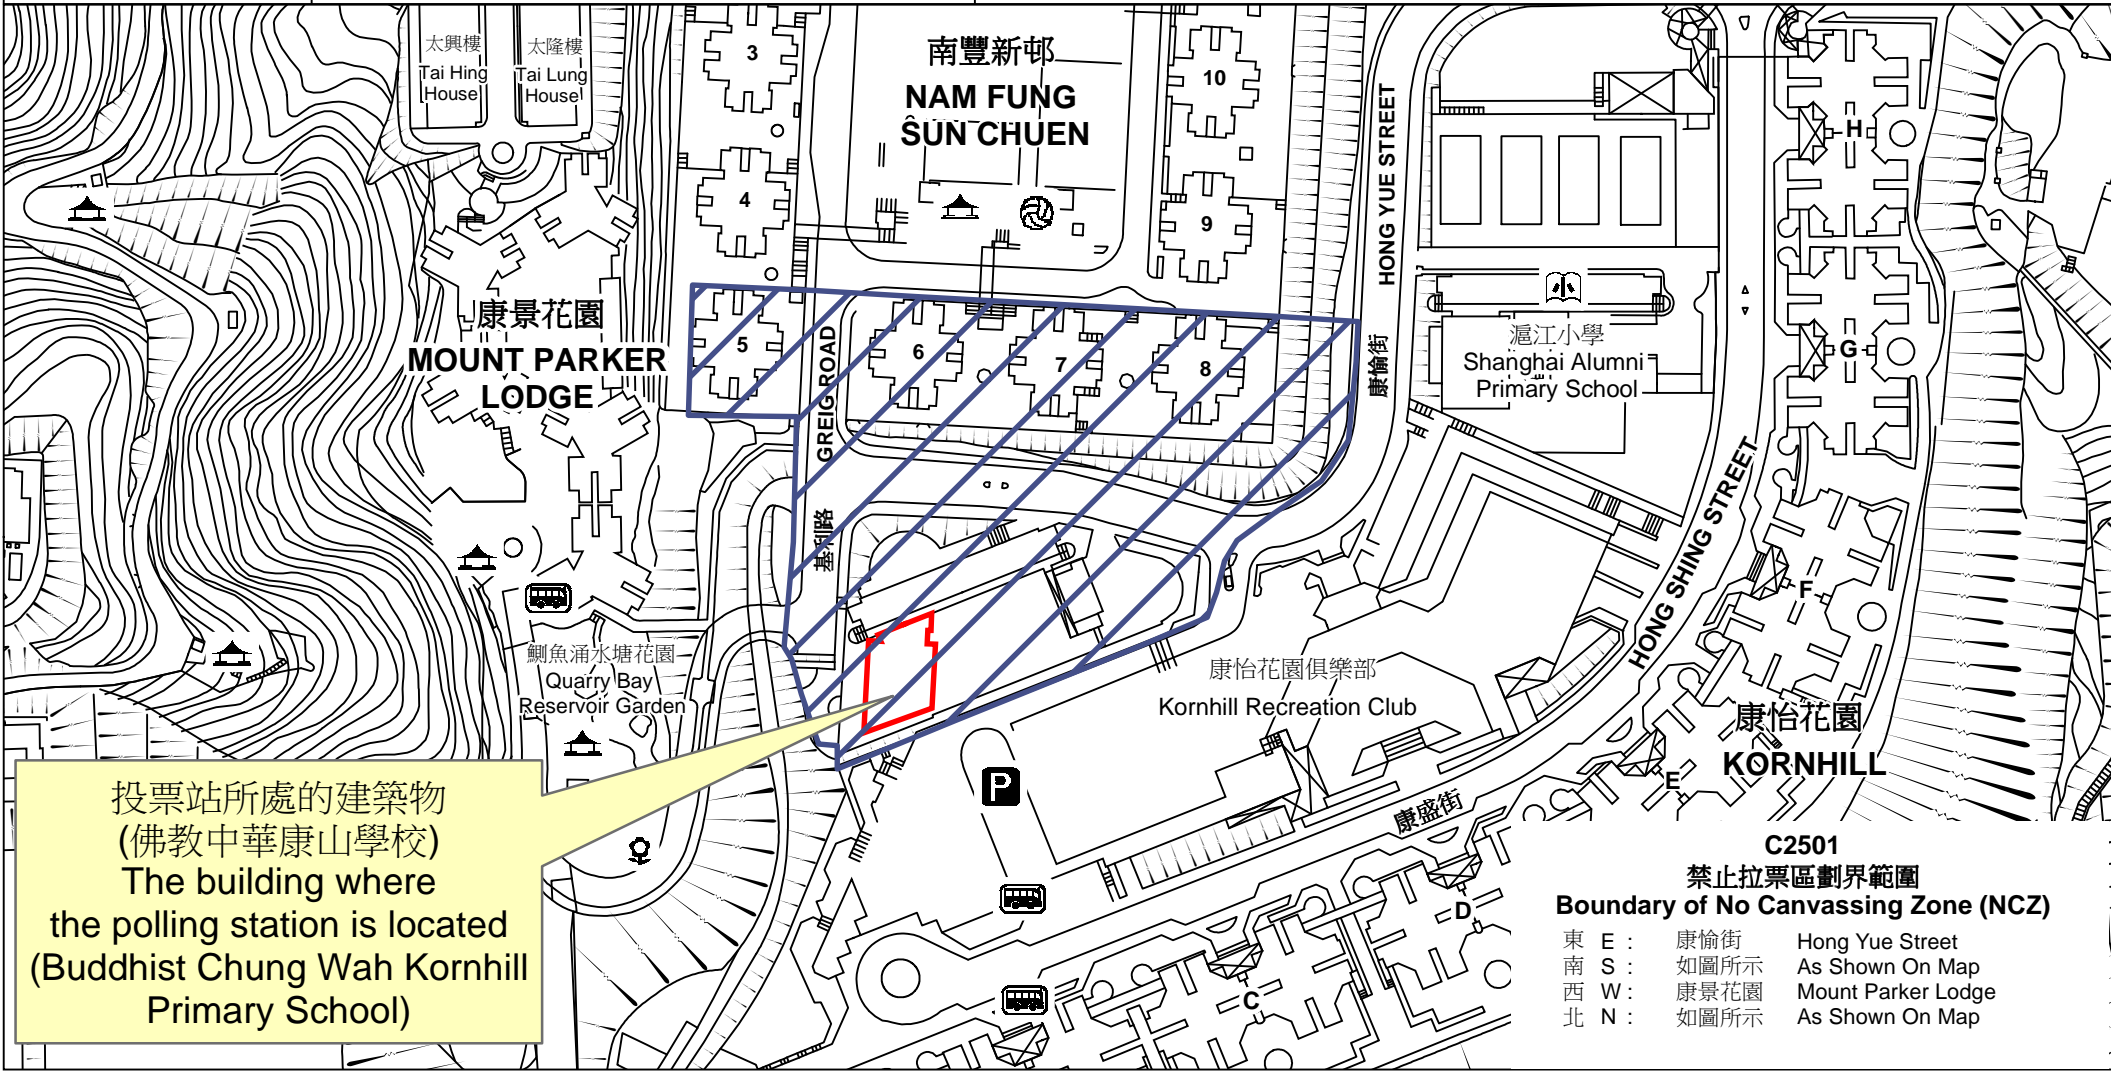

投票站位置圖和禁止拉票區 Polling Station - Location Plan & No Canvassing Zone

投票站編號 Polling Station Code	2021年立法會換屆選舉地方選區編號及名稱 Code & Name of Geographical Constituency for 2021 Legislative Council General Election	名稱及地址 Name & Address
C2501	<p align="center">LC1 香港島東 HONG KONG ISLAND EAST</p>	<p>佛教中華康山學校 香港鯉魚涌康愉街2號地下 Buddhist Chung Wah Kornhill Primary School G/F, 2 Hong Yue Street, Quarry Bay, Hong Kong</p>

投票站所處的建築物
(佛教中華康山學校)
The building where
the polling station is located
(Buddhist Chung Wah Kornhill
Primary School)

C2501
禁止拉票區劃界範圍
Boundary of No Canvassing Zone (NCZ)

東 E :	康愉街	Hong Yue Street
南 S :	如圖所示	As Shown On Map
西 W :	康景花園	Mount Parker Lodge
北 N :	如圖所示	As Shown On Map

 禁止拉票區
No Canvassing Zone