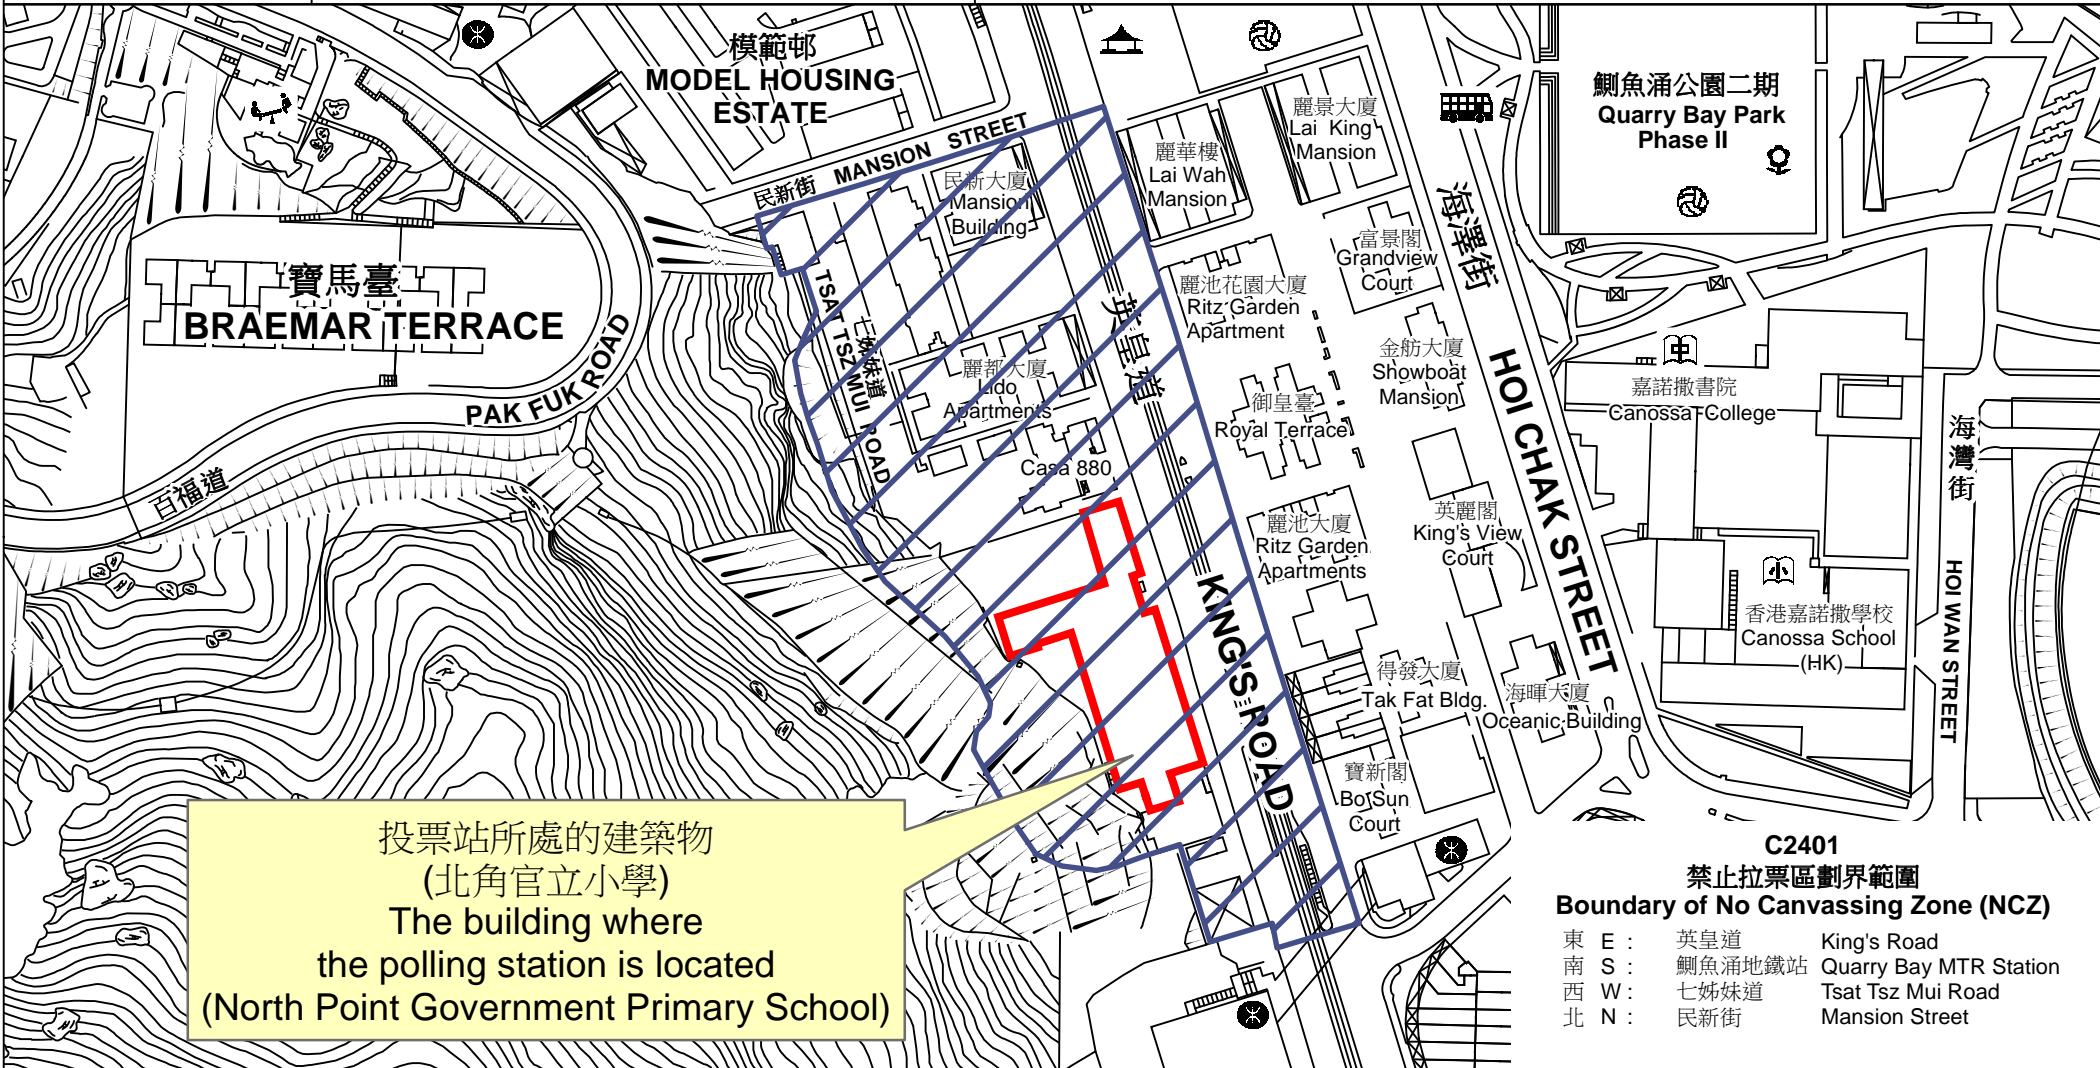

投票站位置圖和禁止拉票區 Polling Station - Location Plan & No Canvassing Zone

<p>投票站編號 Polling Station Code</p> <p>C2401</p>	<p>2021年立法會換屆選舉地方選區編號及名稱 Code & Name of Geographical Constituency for 2021 Legislative Council General Election</p> <p>LC1 香港島東 HONG KONG ISLAND EAST</p>	<p>名稱及地址 Name & Address</p> <p>北角官立小學 香港鰂魚涌英皇道888號地下 North Point Government Primary School G/F, 888 King's Road, Quarry Bay, Hong Kong</p>
---	---	---

 禁止拉票區
No Canvassing Zone