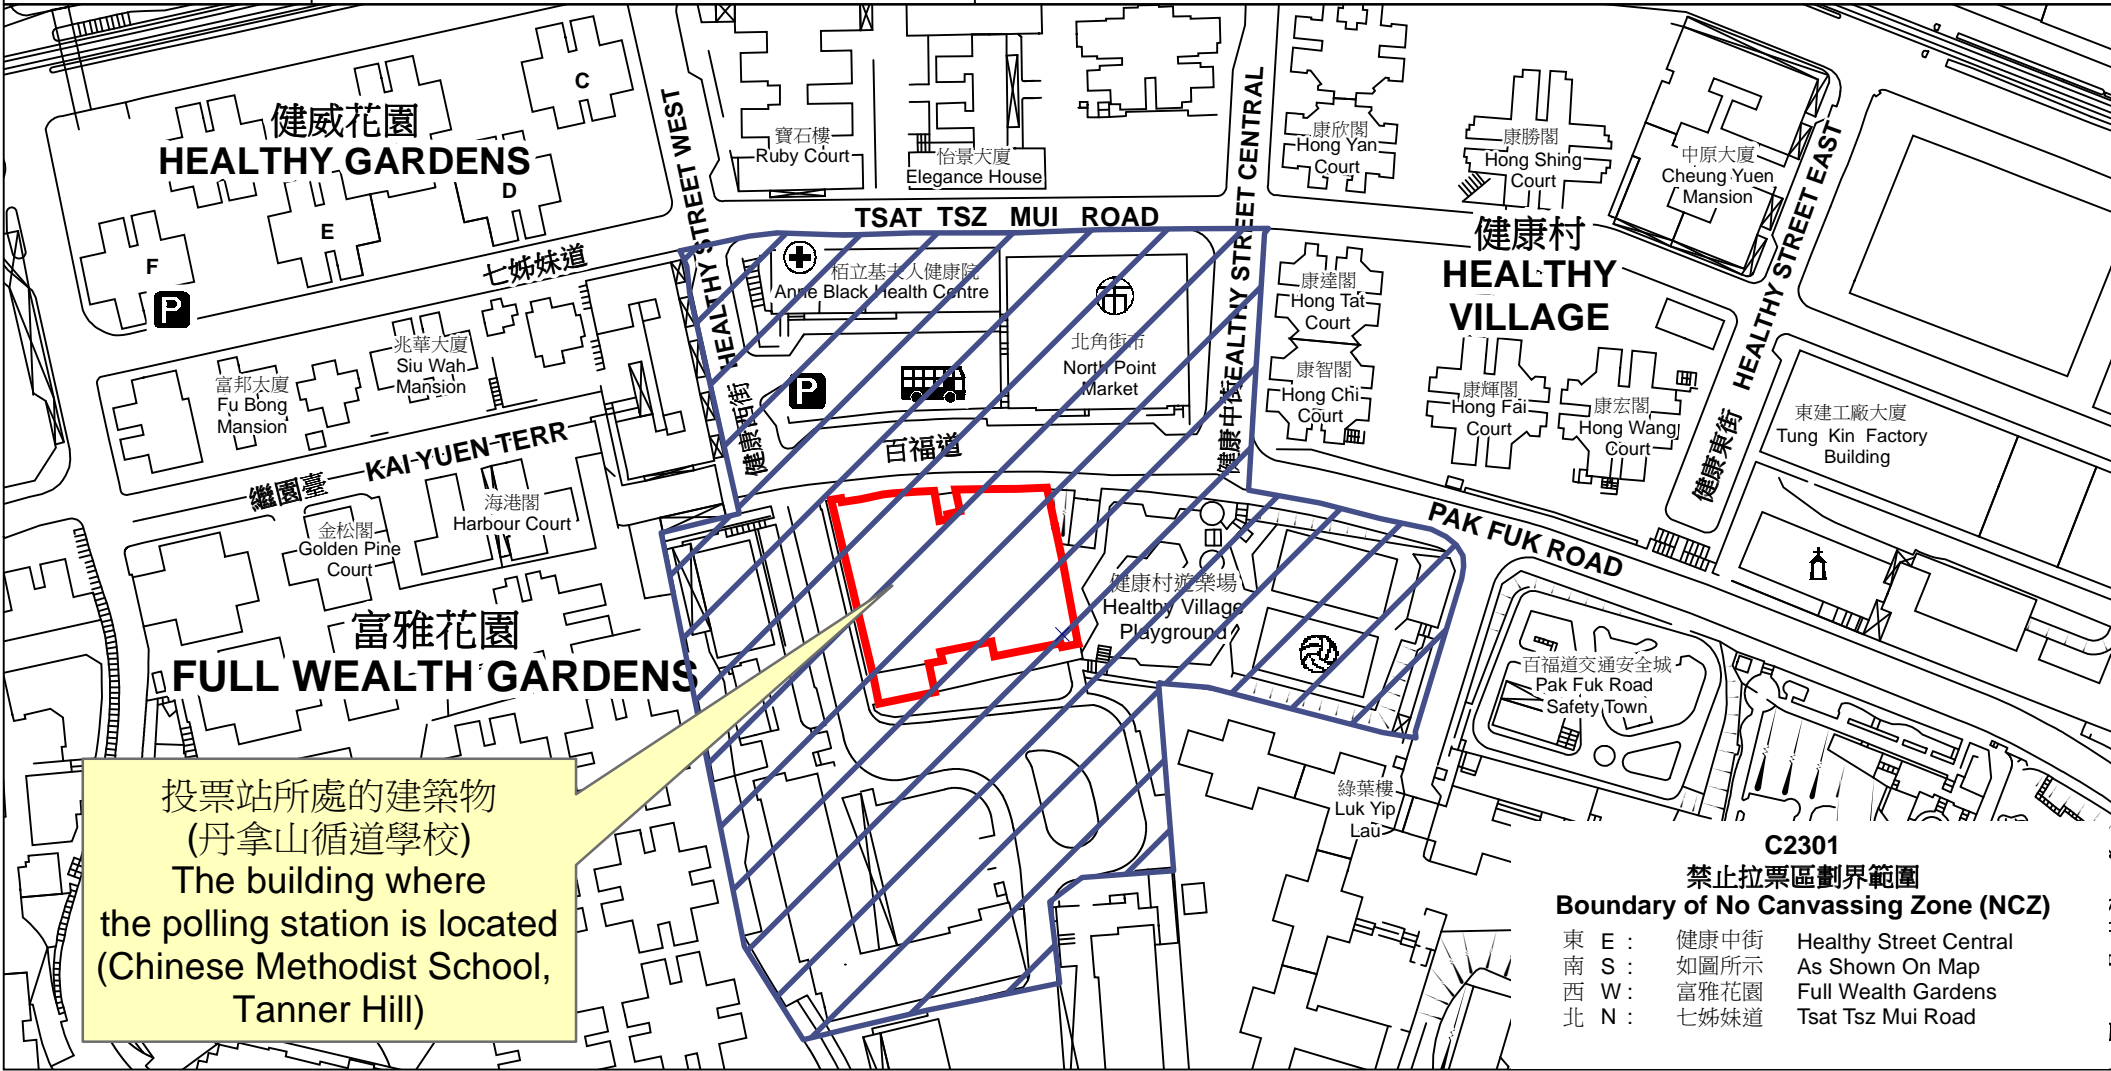

投票站位置圖和禁止拉票區 Polling Station - Location Plan & No Canvassing Zone

投票站編號 Polling Station Code	2021年立法會換屆選舉地方選區編號及名稱 Code & Name of Geographical Constituency for 2021 Legislative Council General Election	名稱及地址 Name & Address
C2301	<p align="center">LC1 香港島東 HONG KONG ISLAND EAST</p>	<p>丹拿山循道學校 香港北角百福道4號地下 Chinese Methodist School, Tanner Hill G/F, 4 Pak Fuk Road, North Point, Hong Kong</p>

投票站所處的建築物
(丹拿山循道學校)
The building where
the polling station is located
(Chinese Methodist School,
Tanner Hill)

C2301
禁止拉票區劃界範圍
Boundary of No Canvassing Zone (NCZ)

東 E :	健康中街	Healthy Street Central
南 S :	如圖所示	As Shown On Map
西 W :	富雅花園	Full Wealth Gardens
北 N :	七姊妹道	Tsat Tsz Mui Road

 禁止拉票區
No Canvassing Zone