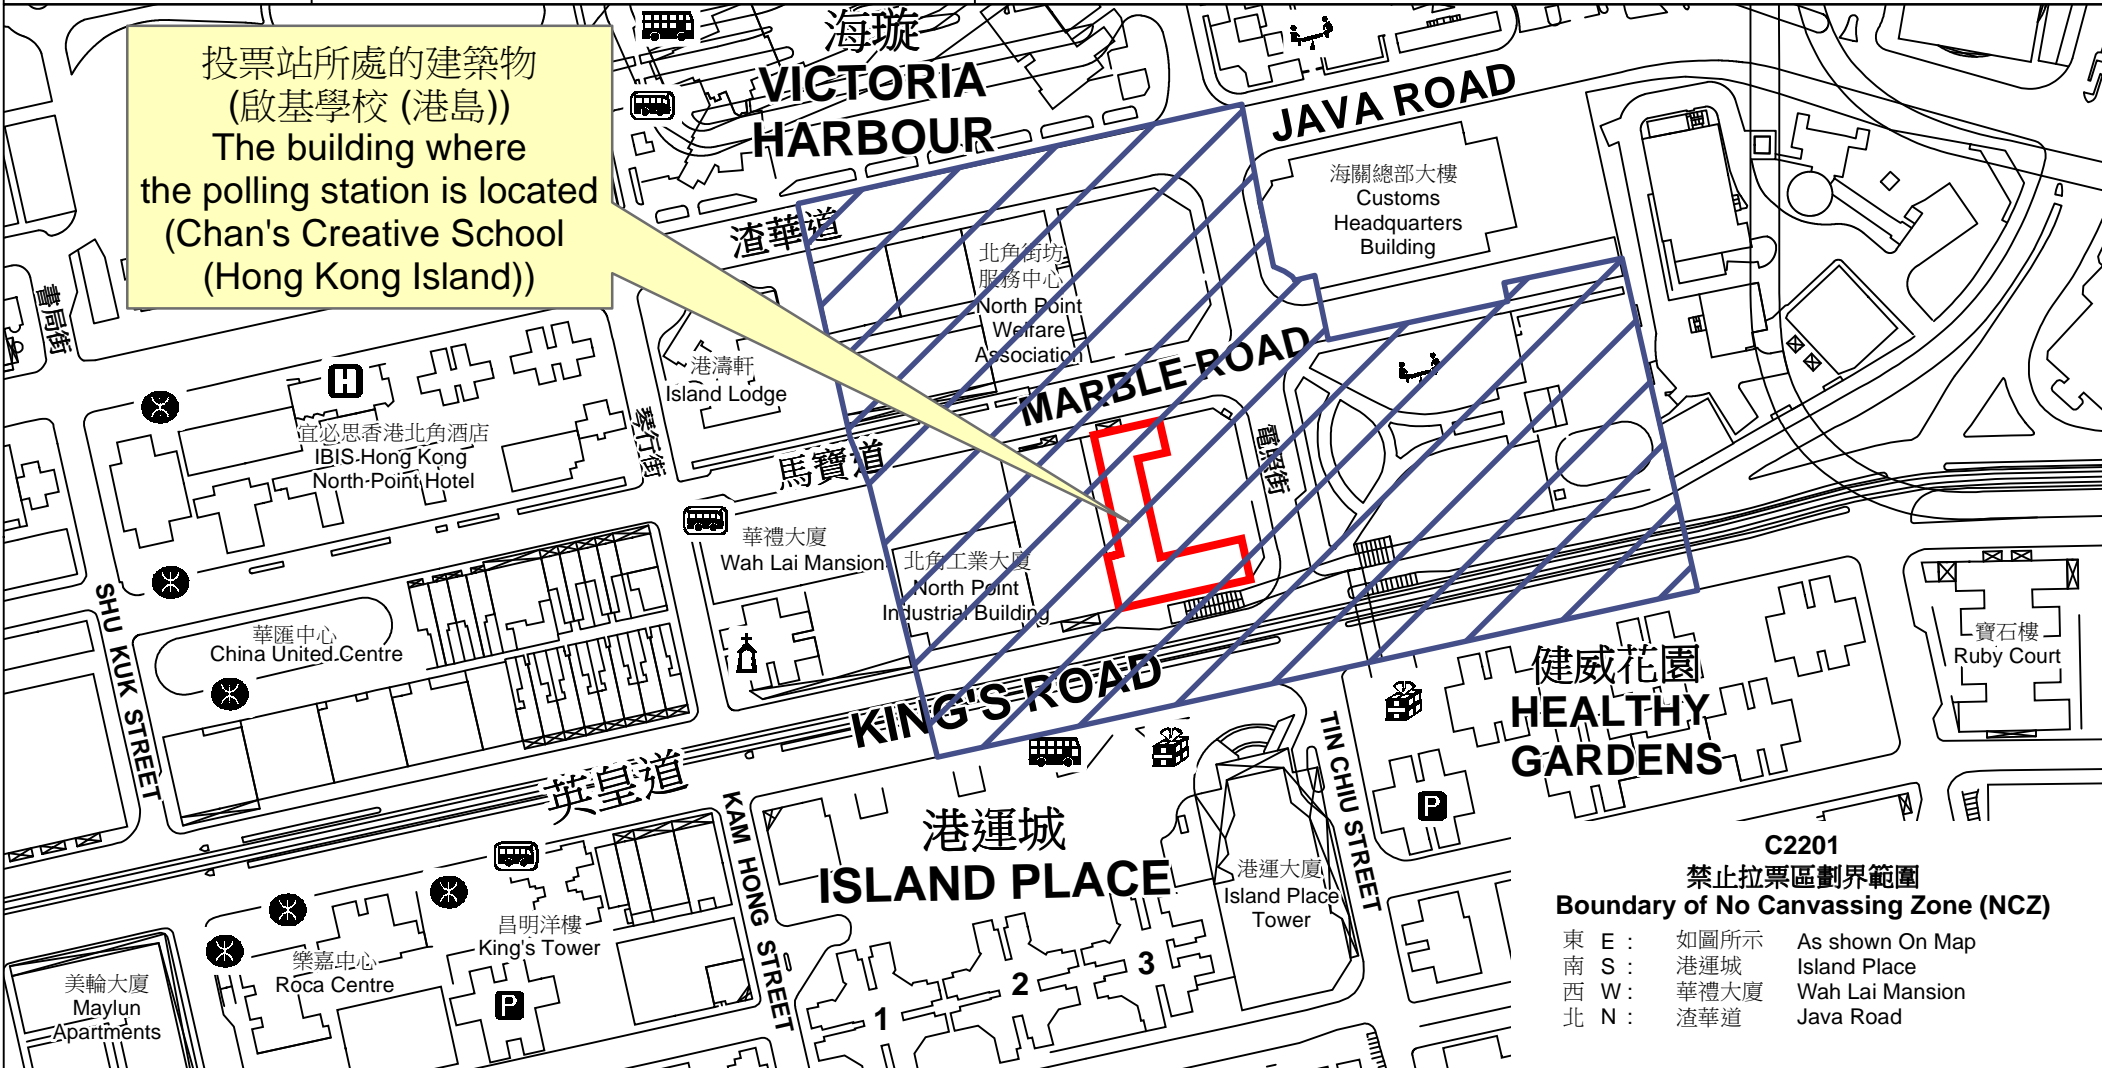

投票站位置圖和禁止拉票區 Polling Station - Location Plan & No Canvassing Zone

投票站編號 Polling Station Code	2021年立法會換屆選舉地方選區編號及名稱 Code & Name of Geographical Constituency for 2021 Legislative Council General Election	名稱及地址 Name & Address
<b>C2201</b>	<p align="center"><b>LC1</b> 香港島東 <b>HONG KONG ISLAND EAST</b></p>	<p>啟基學校 (港島) 香港北角馬寶道82號地下 <b>Chan's Creative School (Hong Kong Island)</b> G/F, 82 Marble Road, North Point, Hong Kong</p>

 禁止拉票區  
No Canvassing Zone