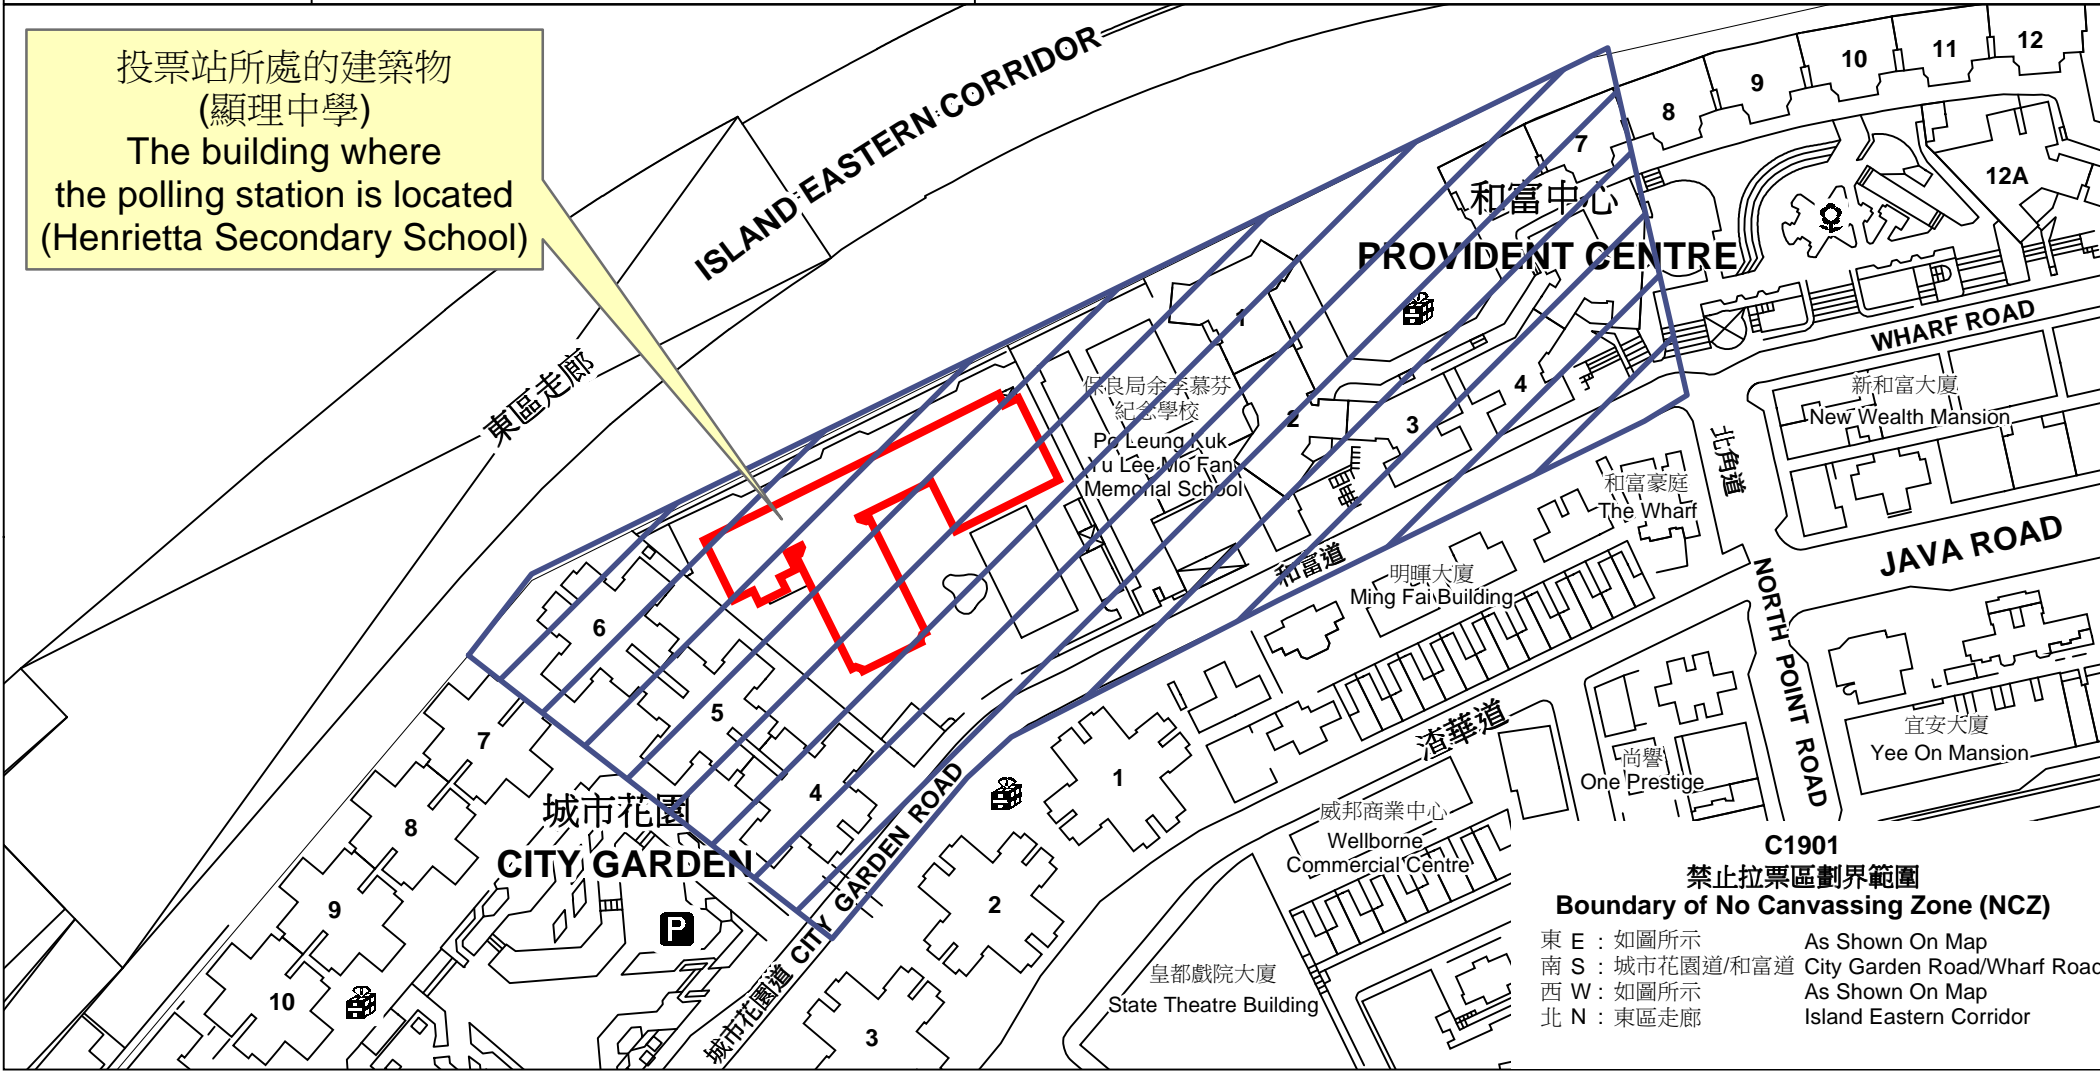

投票站位置圖和禁止拉票區 Polling Station - Location Plan & No Canvassing Zone

投票站編號 Polling Station Code	2021年立法會換屆選舉地方選區編號及名稱 Code & Name of Geographical Constituency for 2021 Legislative Council General Election	名稱及地址 Name & Address
C1901	LC1 香港島東 HONG KONG ISLAND EAST	顯理中學 香港北角城市花園道2號地下 Henrietta Secondary School G/F, 2 City Garden Road, North Point, Hong Kong

投票站所處的建築物
(顯理中學)
The building where the polling station is located
(Henrietta Secondary School)

C1901
禁止拉票區劃界範圍
Boundary of No Canvassing Zone (NCZ)

東 E : 如圖所示	As Shown On Map
南 S : 城市花園道/和富道	City Garden Road/Wharf Road
西 W : 如圖所示	As Shown On Map
北 N : 東區走廊	Island Eastern Corridor

 禁止拉票區
No Canvassing Zone