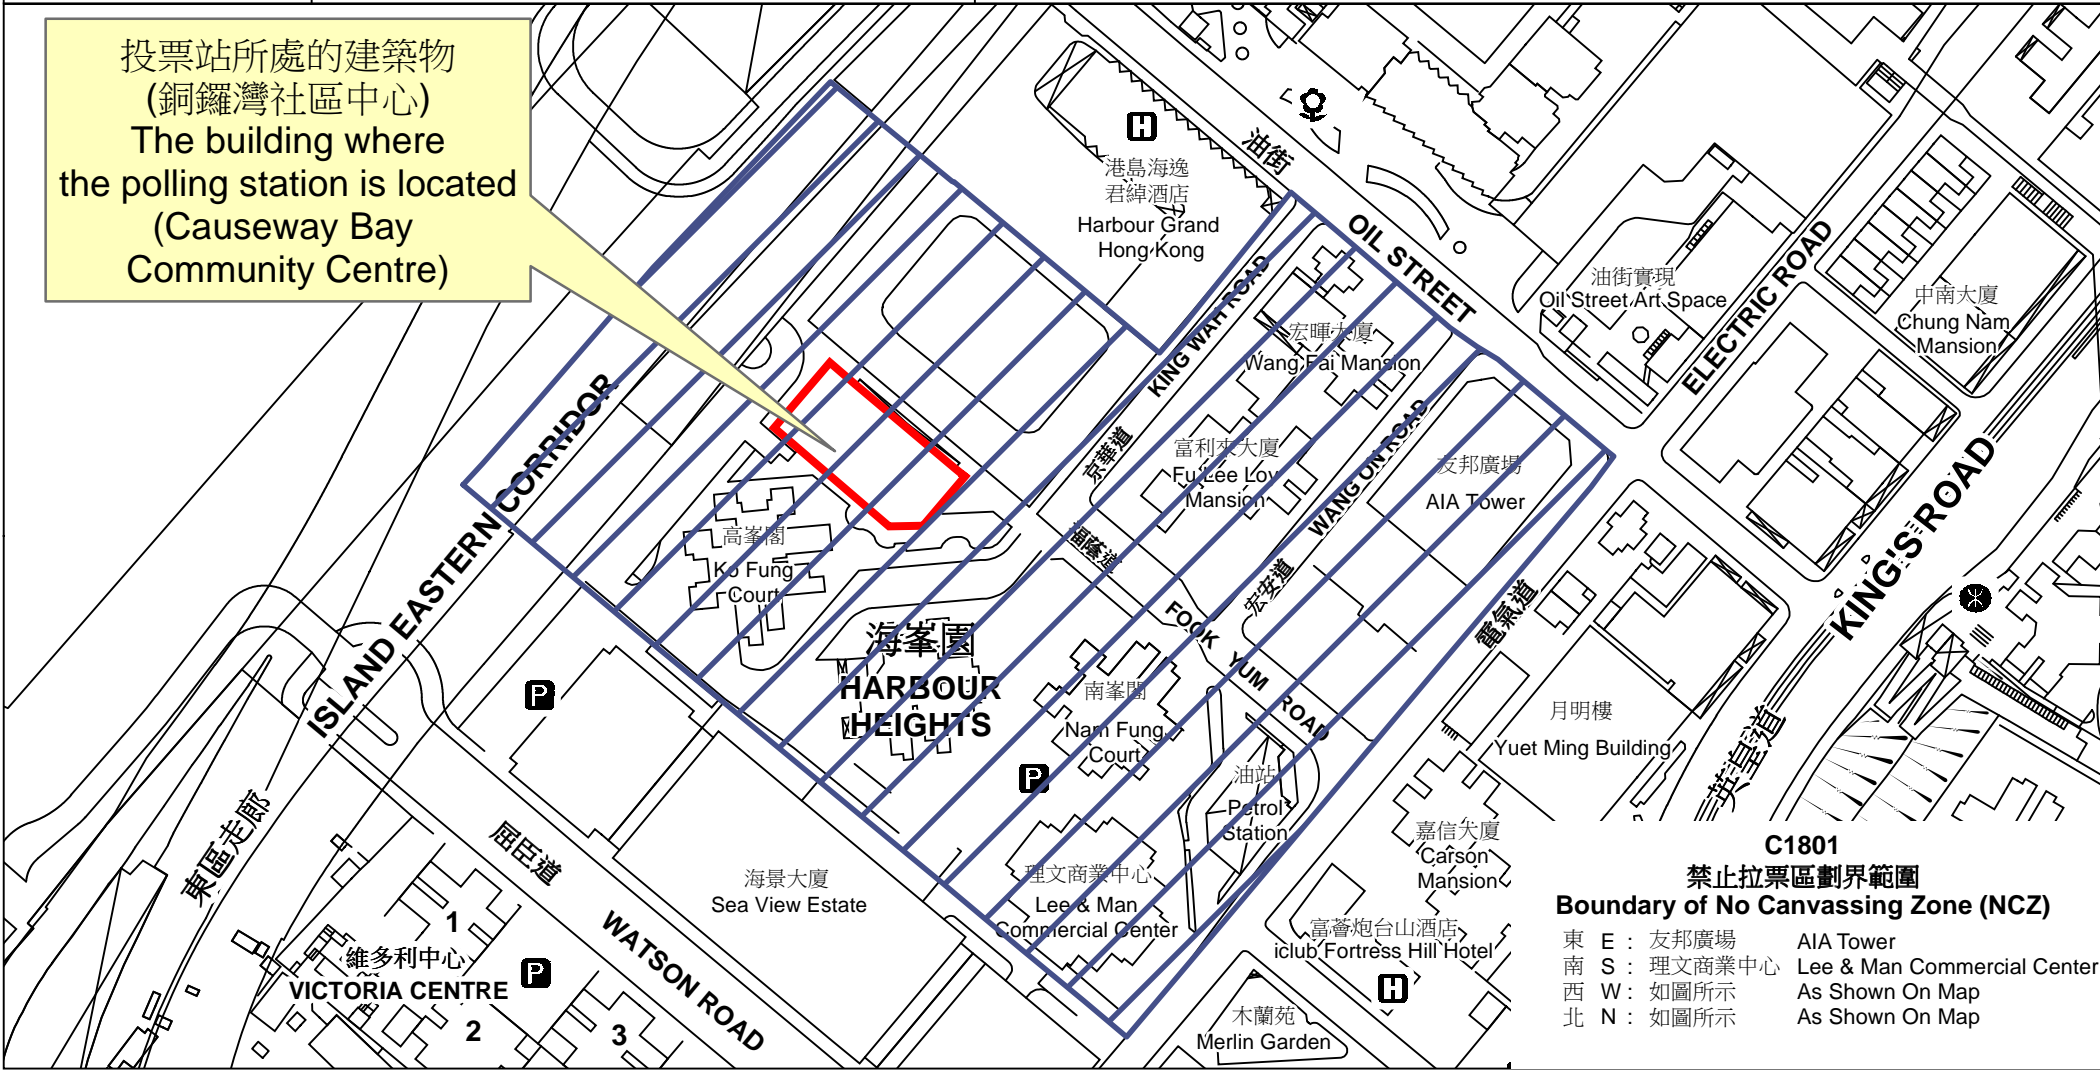

投票站位置圖和禁止拉票區 Polling Station - Location Plan & No Canvassing Zone

投票站編號 Polling Station Code	2021年立法會換屆選舉地方選區編號及名稱 Code & Name of Geographical Constituency for 2021 Legislative Council General Election	名稱及地址 Name & Address
C1801	LC1 香港島東 HONG KONG ISLAND EAST	銅鑼灣社區中心 香港銅鑼灣福蔭道7號銅鑼灣社區中心3樓禮堂 Causeway Bay Community Centre Community Hall, 3/F, Causeway Bay Community Centre, 7 Fook Yum Road, Causeway Bay, Hong Kong

投票站所處的建築物
(銅鑼灣社區中心)
The building where
the polling station is located
(Causeway Bay
Community Centre)

C1801
禁止拉票區劃界範圍
Boundary of No Canvassing Zone (NCZ)

東 E : 友邦廣場	AIA Tower
南 S : 理文商業中心	Lee & Man Commercial Center
西 W : 如圖所示	As Shown On Map
北 N : 如圖所示	As Shown On Map

 禁止拉票區
No Canvassing Zone