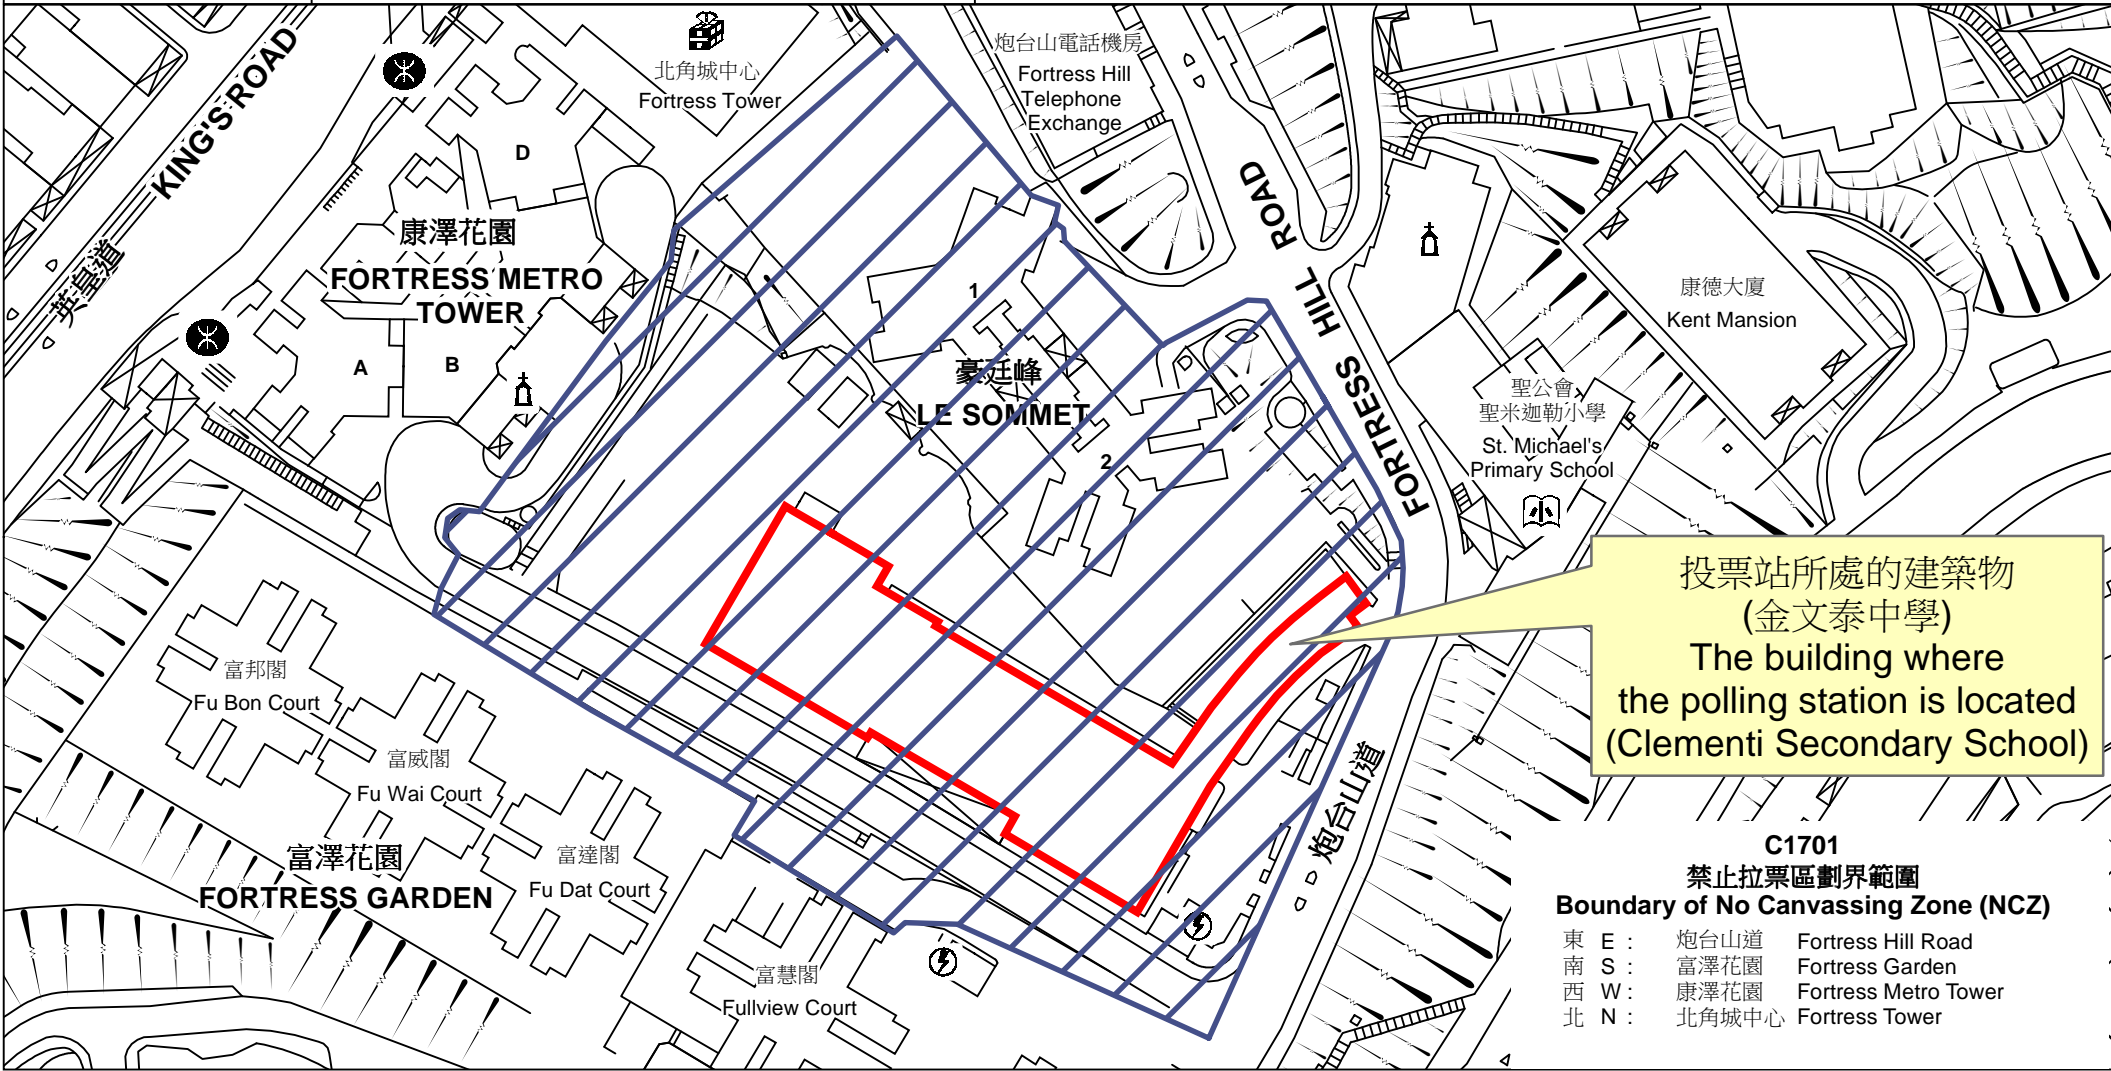

投票站位置圖和禁止拉票區 Polling Station - Location Plan & No Canvassing Zone

投票站編號 Polling Station Code C1701	2021年立法會換屆選舉地方選區編號及名稱 Code & Name of Geographical Constituency for 2021 Legislative Council General Election LC1 香港島東 HONG KONG ISLAND EAST	名稱及地址 Name & Address 金文泰中學 香港北角炮台山道30號地下 Clementi Secondary School G/F, 30 Fortress Hill Road, North Point, Hong Kong
---	---	---

投票站所處的建築物
(金文泰中學)
The building where
the polling station is located
(Clementi Secondary School)

**C1701
 禁止拉票區劃界範圍
 Boundary of No Canvassing Zone (NCZ)**

東 E :	炮台山道	Fortress Hill Road
南 S :	富澤花園	Fortress Garden
西 W :	康澤花園	Fortress Metro Tower
北 N :	北角城中心	Fortress Tower

 禁止拉票區
No Canvassing Zone