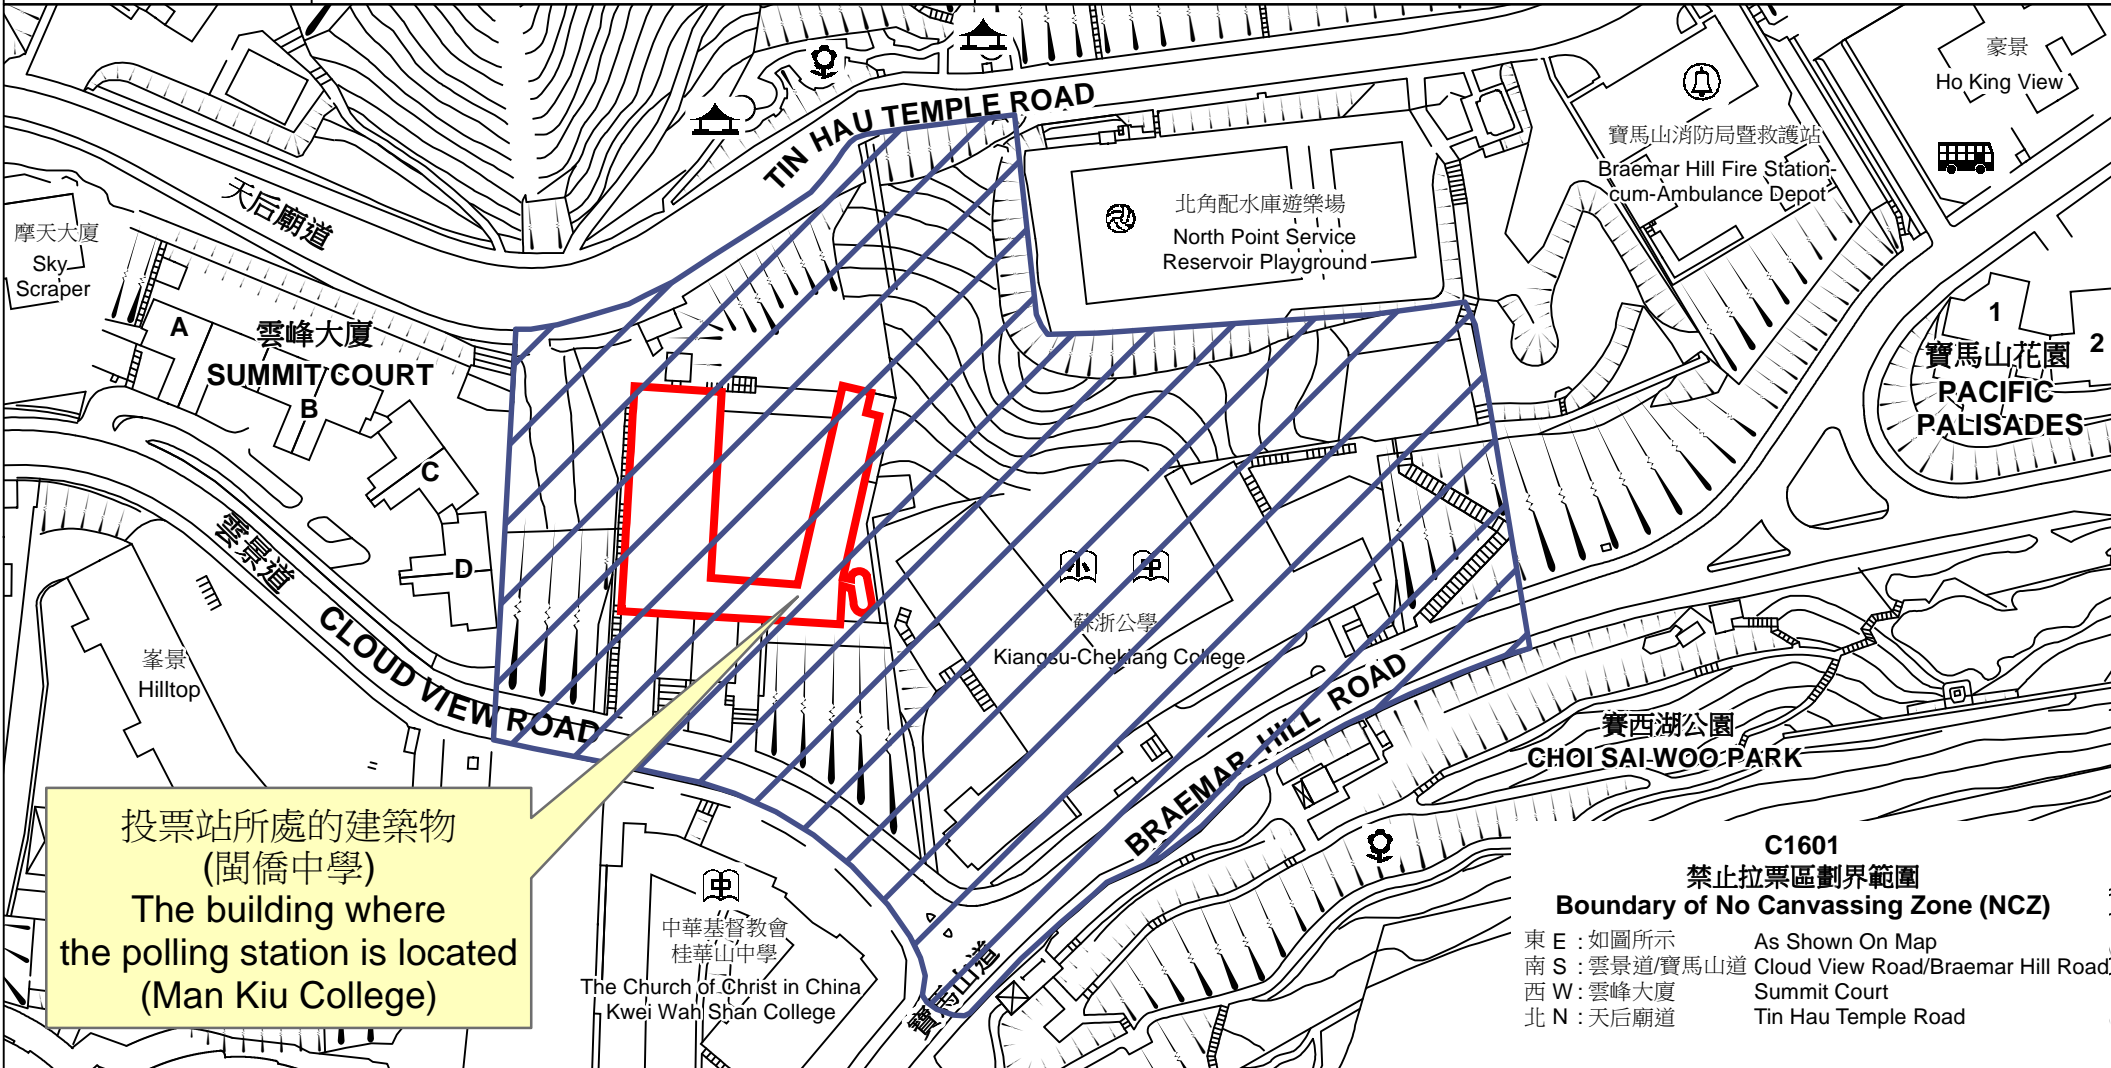

投票站位置圖和禁止拉票區 Polling Station - Location Plan & No Canvassing Zone

投票站編號 Polling Station Code	2021年立法會換屆選舉地方選區編號及名稱 Code & Name of Geographical Constituency for 2021 Legislative Council General Election	名稱及地址 Name & Address
<b>C1601</b>	<b>LC1</b> 香港島東 <b>HONG KONG ISLAND EAST</b>	閩僑中學 香港北角雲景道81號3樓 <b>Man Kiu College</b> 3/F, 81 Cloud View Road, North Point, Hong Kong

投票站所處的建築物  
(閩僑中學)  
The building where  
the polling station is located  
(Man Kiu College)

**C1601**  
**禁止拉票區劃界範圍**  
**Boundary of No Canvassing Zone (NCZ)**  
 東 E : 如圖所示 As Shown On Map  
 南 S : 雲景道/寶馬山道 Cloud View Road/Braemar Hill Road  
 西 W : 雲峰大廈 Summit Court  
 北 N : 天后廟道 Tin Hau Temple Road

 禁止拉票區  
No Canvassing Zone