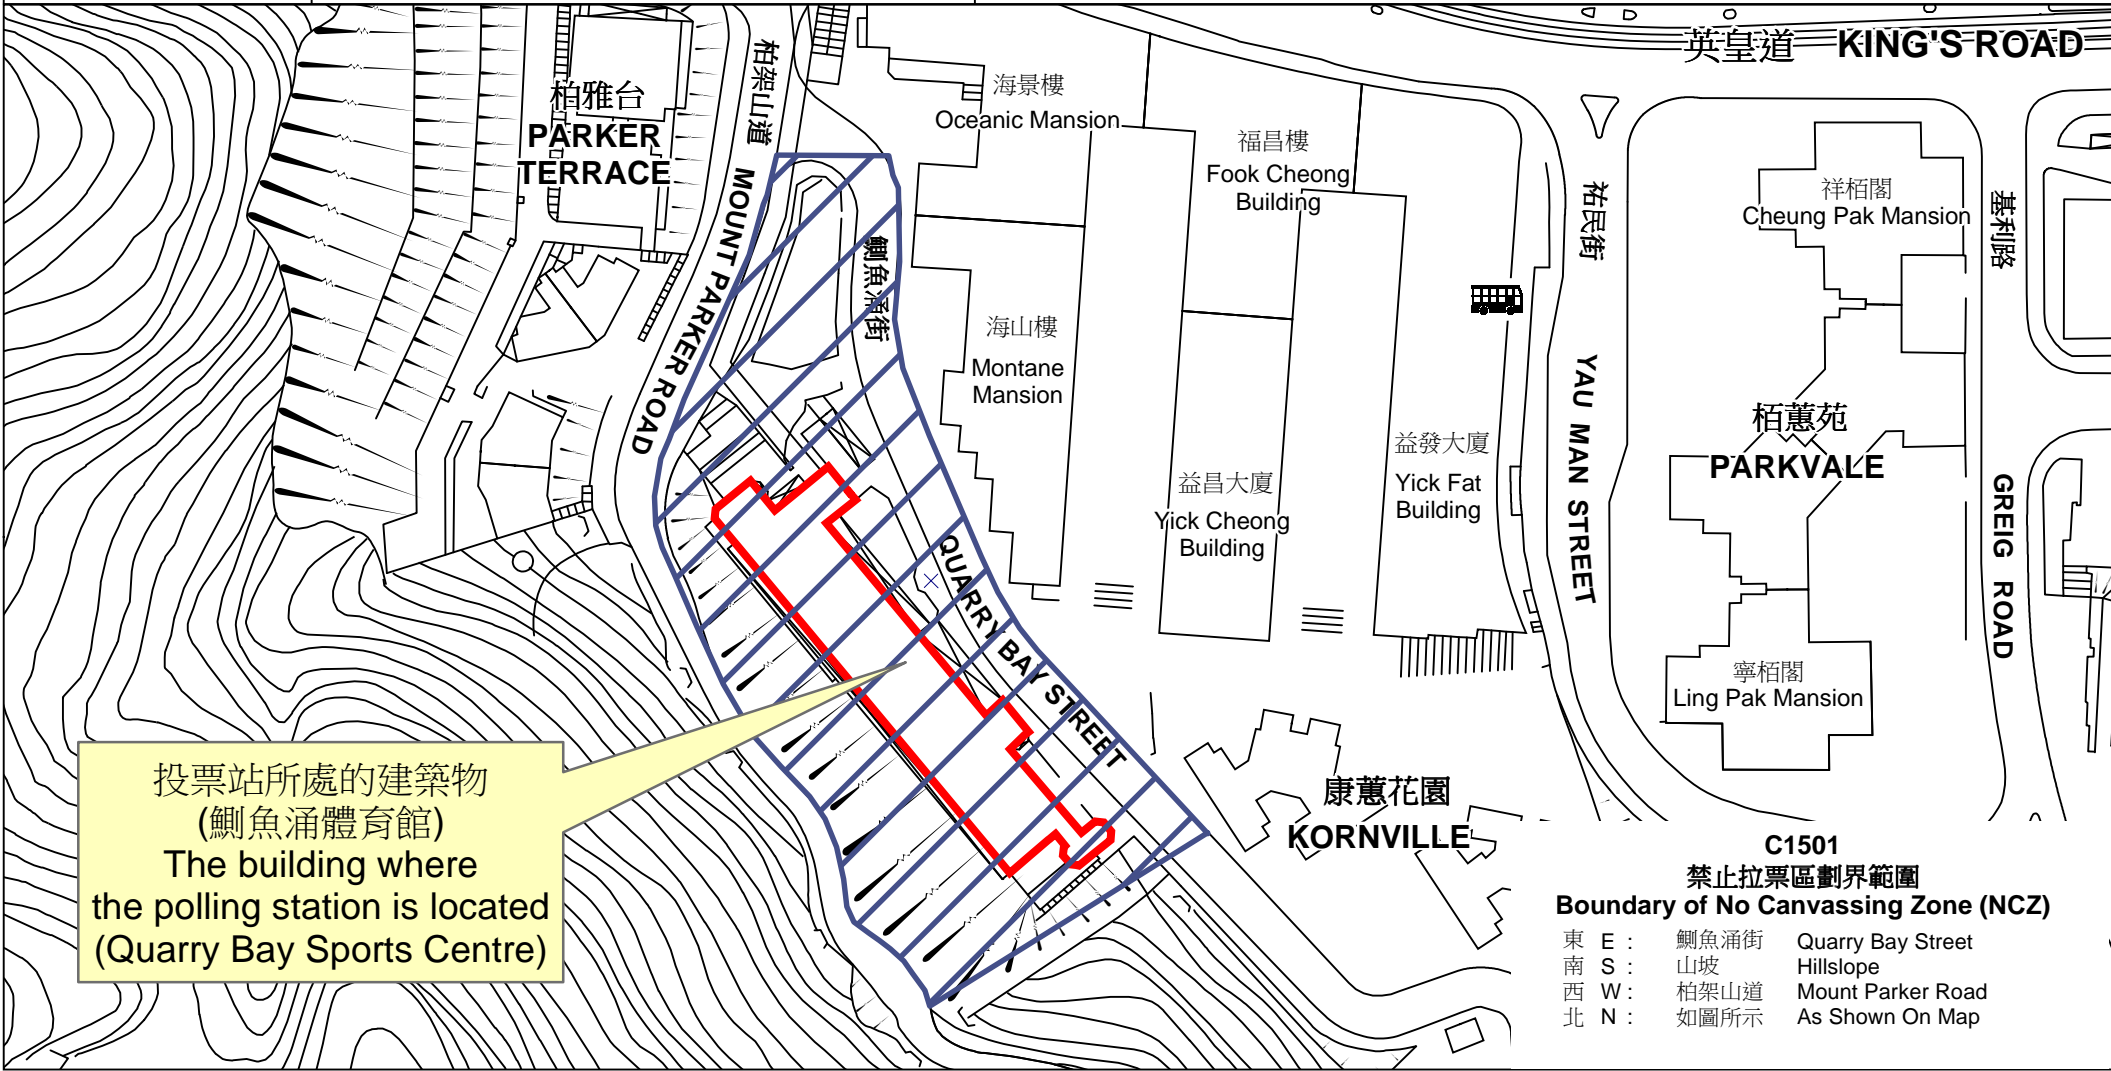

投票站位置圖和禁止拉票區 Polling Station - Location Plan & No Canvassing Zone

| 投票站編號<br>Polling Station Code | 2021年立法會換屆選舉地方選區編號及名稱<br>Code & Name of Geographical Constituency for 2021 Legislative Council General Election | 名稱及地址<br>Name & Address  |
|-------------------------------|---|--|
| <b>C1501</b>                  | <b>LC1<br/>香港島東<br/>HONG KONG ISLAND EAST</b>   | 鯽魚涌體育館<br>香港鯽魚涌街38號鯽魚涌市政大廈7樓<br>Quarry Bay Sports Centre<br>7/F, Quarry Bay Municipal Services Building, 38 Quarry Bay Street, Hong Kong |

投票站所處的建築物  
(鯽魚涌體育館)  
The building where  
the polling station is located  
(Quarry Bay Sports Centre)

**C1501**  
禁止拉票區劃界範圍  
Boundary of No Canvassing Zone (NCZ)

|       |      |                   |
|-------|------|-------------------|
| 東 E : | 鯽魚涌街 | Quarry Bay Street |
| 南 S : | 山坡   | Hillslope         |
| 西 W : | 柏架山道 | Mount Parker Road |
| 北 N : | 如圖所示 | As Shown On Map   |

 禁止拉票區  
No Canvassing Zone