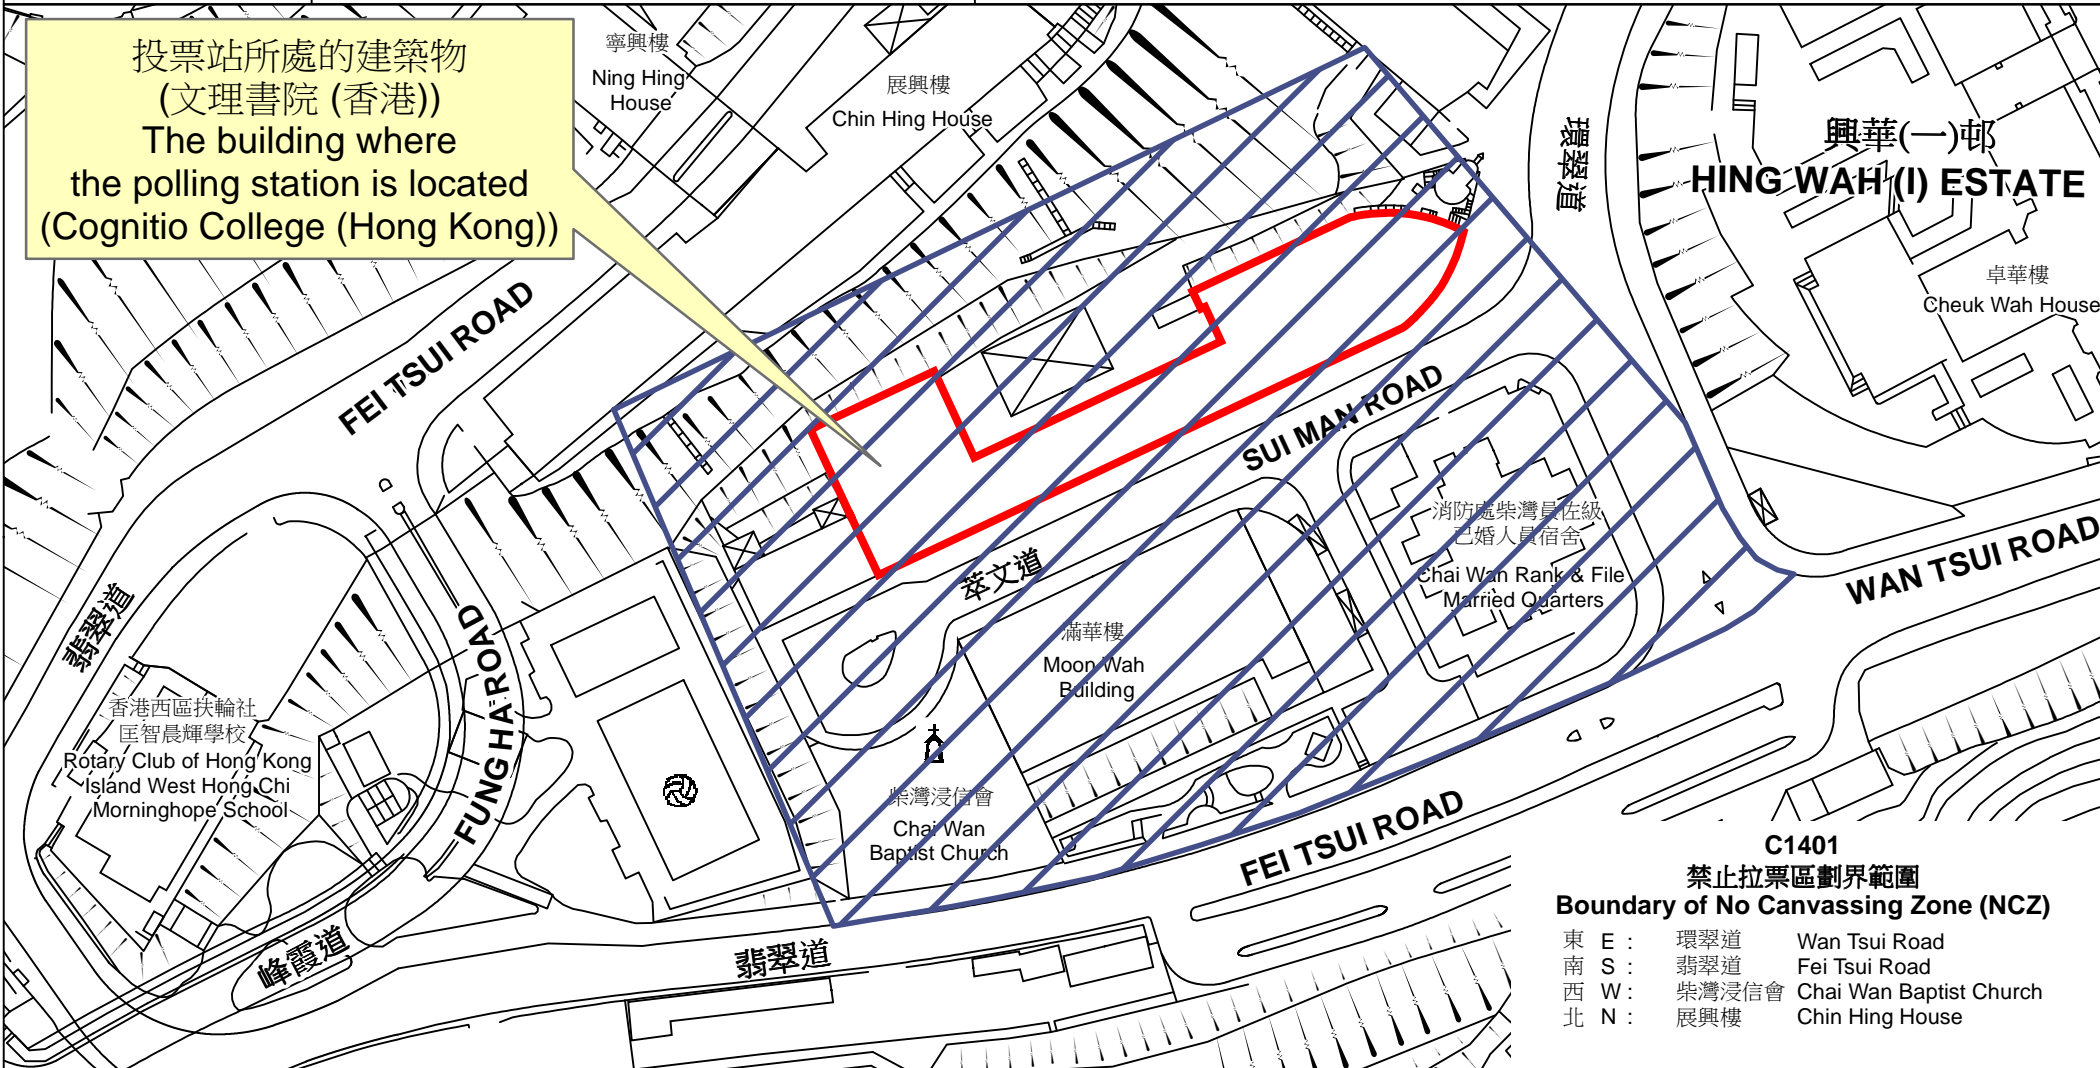

投票站位置圖和禁止拉票區 Polling Station - Location Plan & No Canvassing Zone

| 投票站編號<br>Polling Station Code | 2021年立法會換屆選舉地方選區編號及名稱<br>Code & Name of Geographical Constituency for 2021 Legislative Council General Election | 名稱及地址<br>Name & Address   |
|-------------------------------|---|---|
| <b>C1401</b>                  | <p><b>LC1</b><br/>香港島東<br/><b>HONG KONG ISLAND EAST</b></p>   | <p>文理書院 (香港)<br/>香港柴灣萃文道4號地下<br/><b>Cognitio College (Hong Kong)</b><br/>G/F, 4 Sui Man Road, Chai Wan, Hong Kong</p> |

投票站所處的建築物  
(文理書院 (香港))  
The building where  
the polling station is located  
(Cognitio College (Hong Kong))

**C1401**  
**禁止拉票區劃界範圍**  
**Boundary of No Canvassing Zone (NCZ)**

|       |       |                         |
|-------|-------|-------------------------|
| 東 E : | 環翠道   | Wan Tsui Road           |
| 南 S : | 翡翠道   | Fei Tsui Road           |
| 西 W : | 柴灣浸信會 | Chai Wan Baptist Church |
| 北 N : | 展興樓   | Chin Hing House         |

 禁止拉票區  
No Canvassing Zone