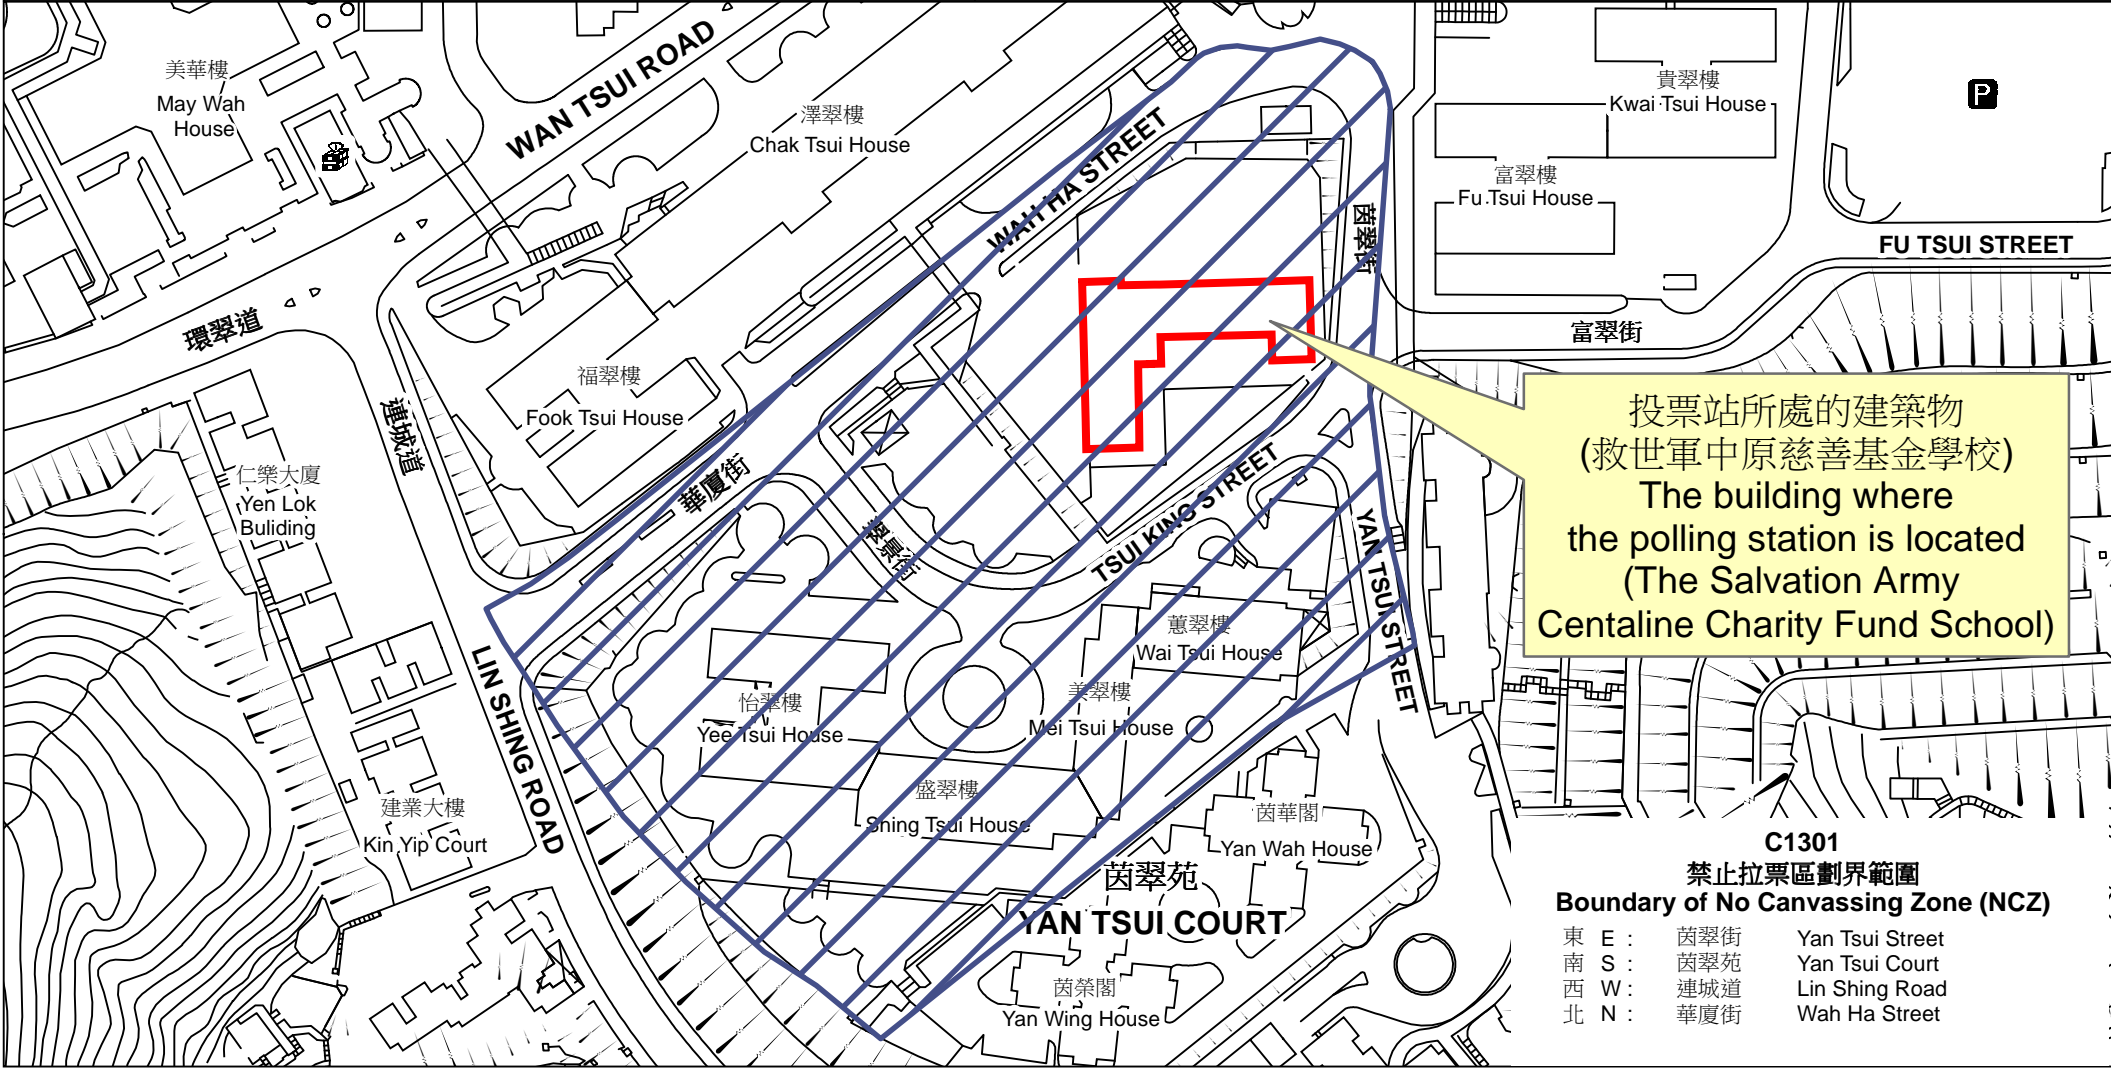

投票站位置圖和禁止拉票區 Polling Station - Location Plan & No Canvassing Zone

投票站編號 Polling Station Code	2021年立法會換屆選舉地方選區編號及名稱 Code & Name of Geographical Constituency for 2021 Legislative Council General Election	名稱及地址 Name & Address
C1301	LC1 香港島東 HONG KONG ISLAND EAST	救世軍中原慈善基金學校 香港柴灣華廈街9號地下 The Salvation Army Centaline Charity Fund School G/F, 9 Wah Ha Street, Chai Wan, Hong Kong

 禁止拉票區
No Canvassing Zone