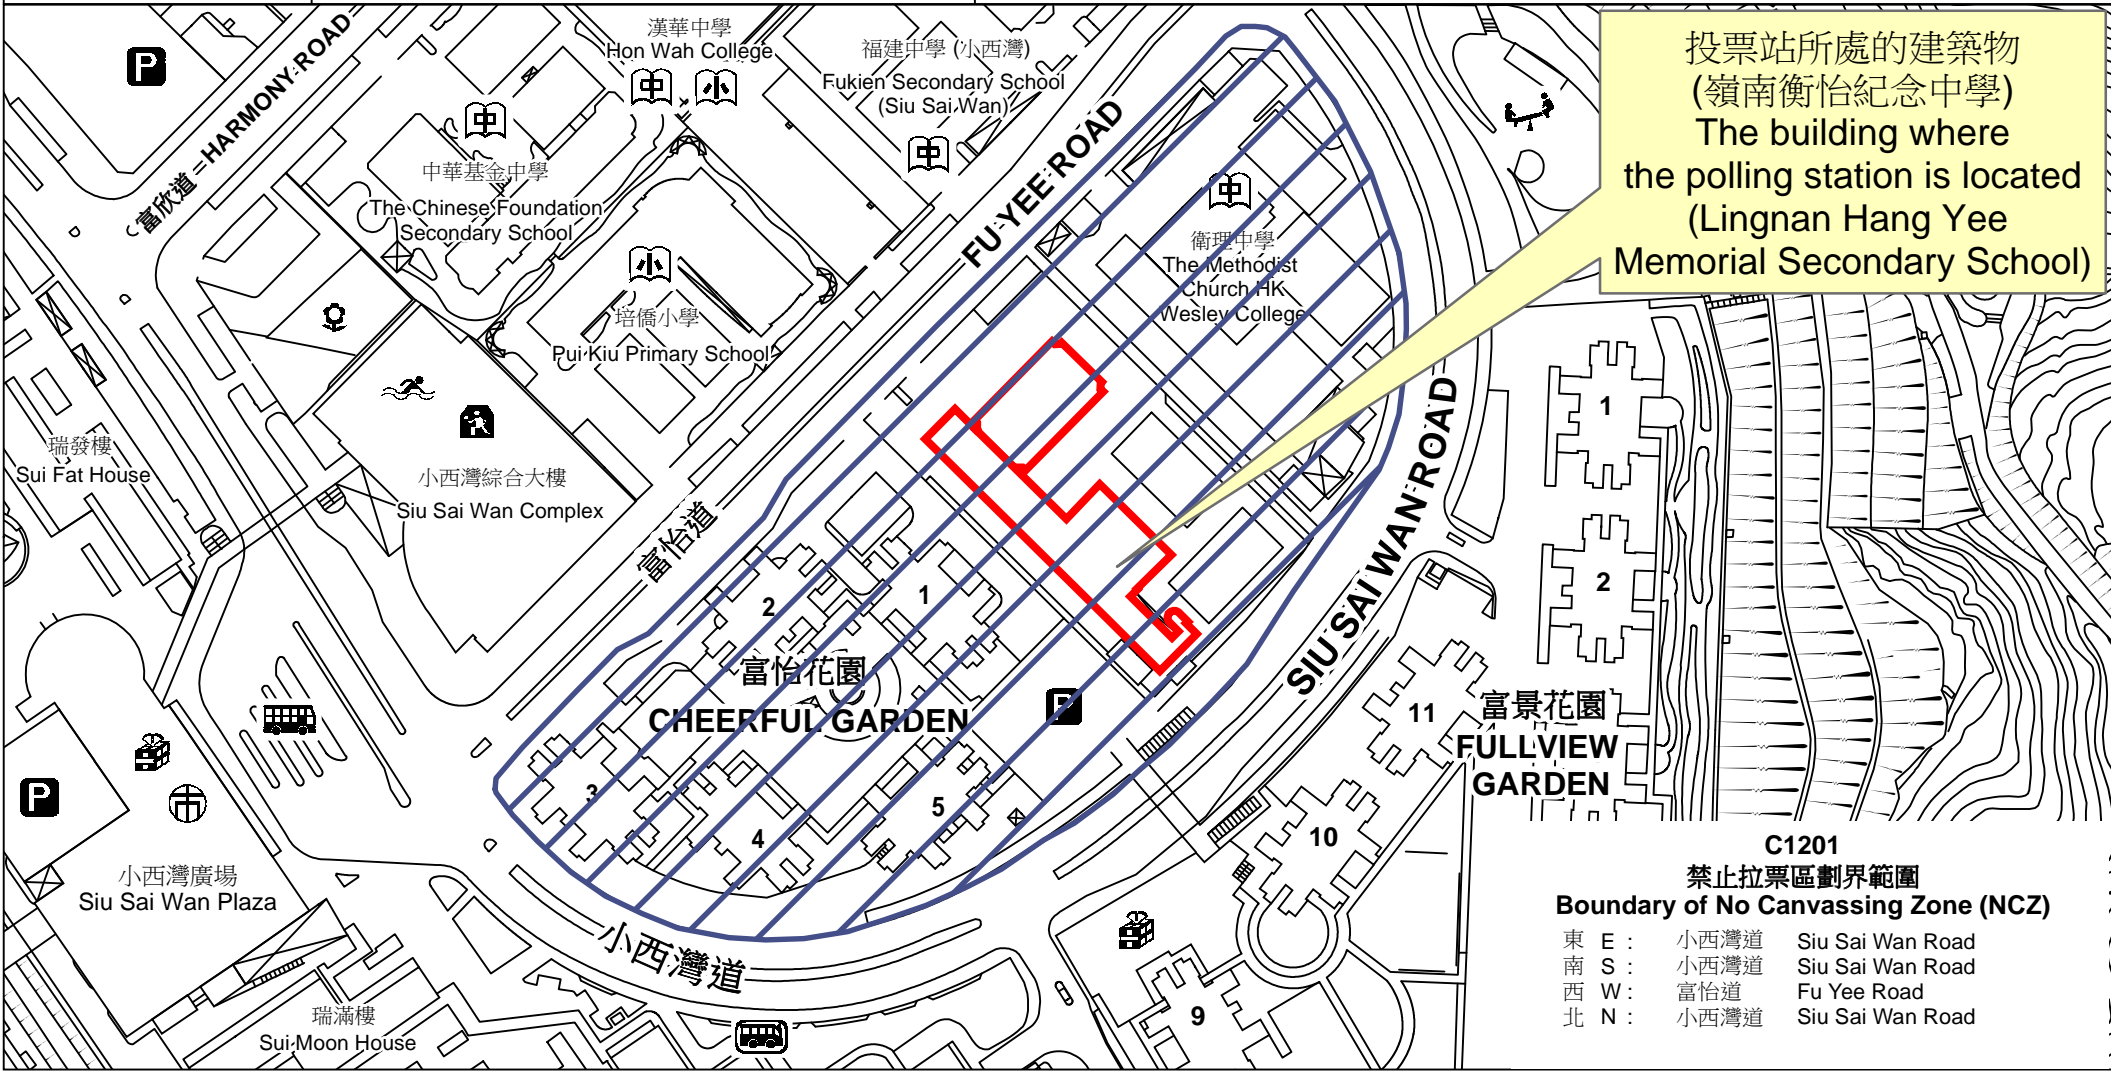

投票站位置圖和禁止拉票區 Polling Station - Location Plan & No Canvassing Zone

投票站編號 Polling Station Code	2021年立法會換屆選舉地方選區編號及名稱 Code & Name of Geographical Constituency for 2021 Legislative Council General Election	名稱及地址 Name & Address
C1201	LC1 香港島東 HONG KONG ISLAND EAST	嶺南衡怡紀念中學 香港柴灣小西灣道31號地下 Lingnan Hang Yee Memorial Secondary School G/F, 31 Siu Sai Wan Road, Chai Wan, Hong Kong

投票站所處的建築物
(嶺南衡怡紀念中學)
The building where
the polling station is located
(Lingnan Hang Yee
Memorial Secondary School)

C1201
禁止拉票區劃界範圍
Boundary of No Canvassing Zone (NCZ)

東 E :	小西灣道	Siu Sai Wan Road
南 S :	小西灣道	Siu Sai Wan Road
西 W :	富怡道	Fu Yee Road
北 N :	小西灣道	Siu Sai Wan Road

 禁止拉票區
No Canvassing Zone