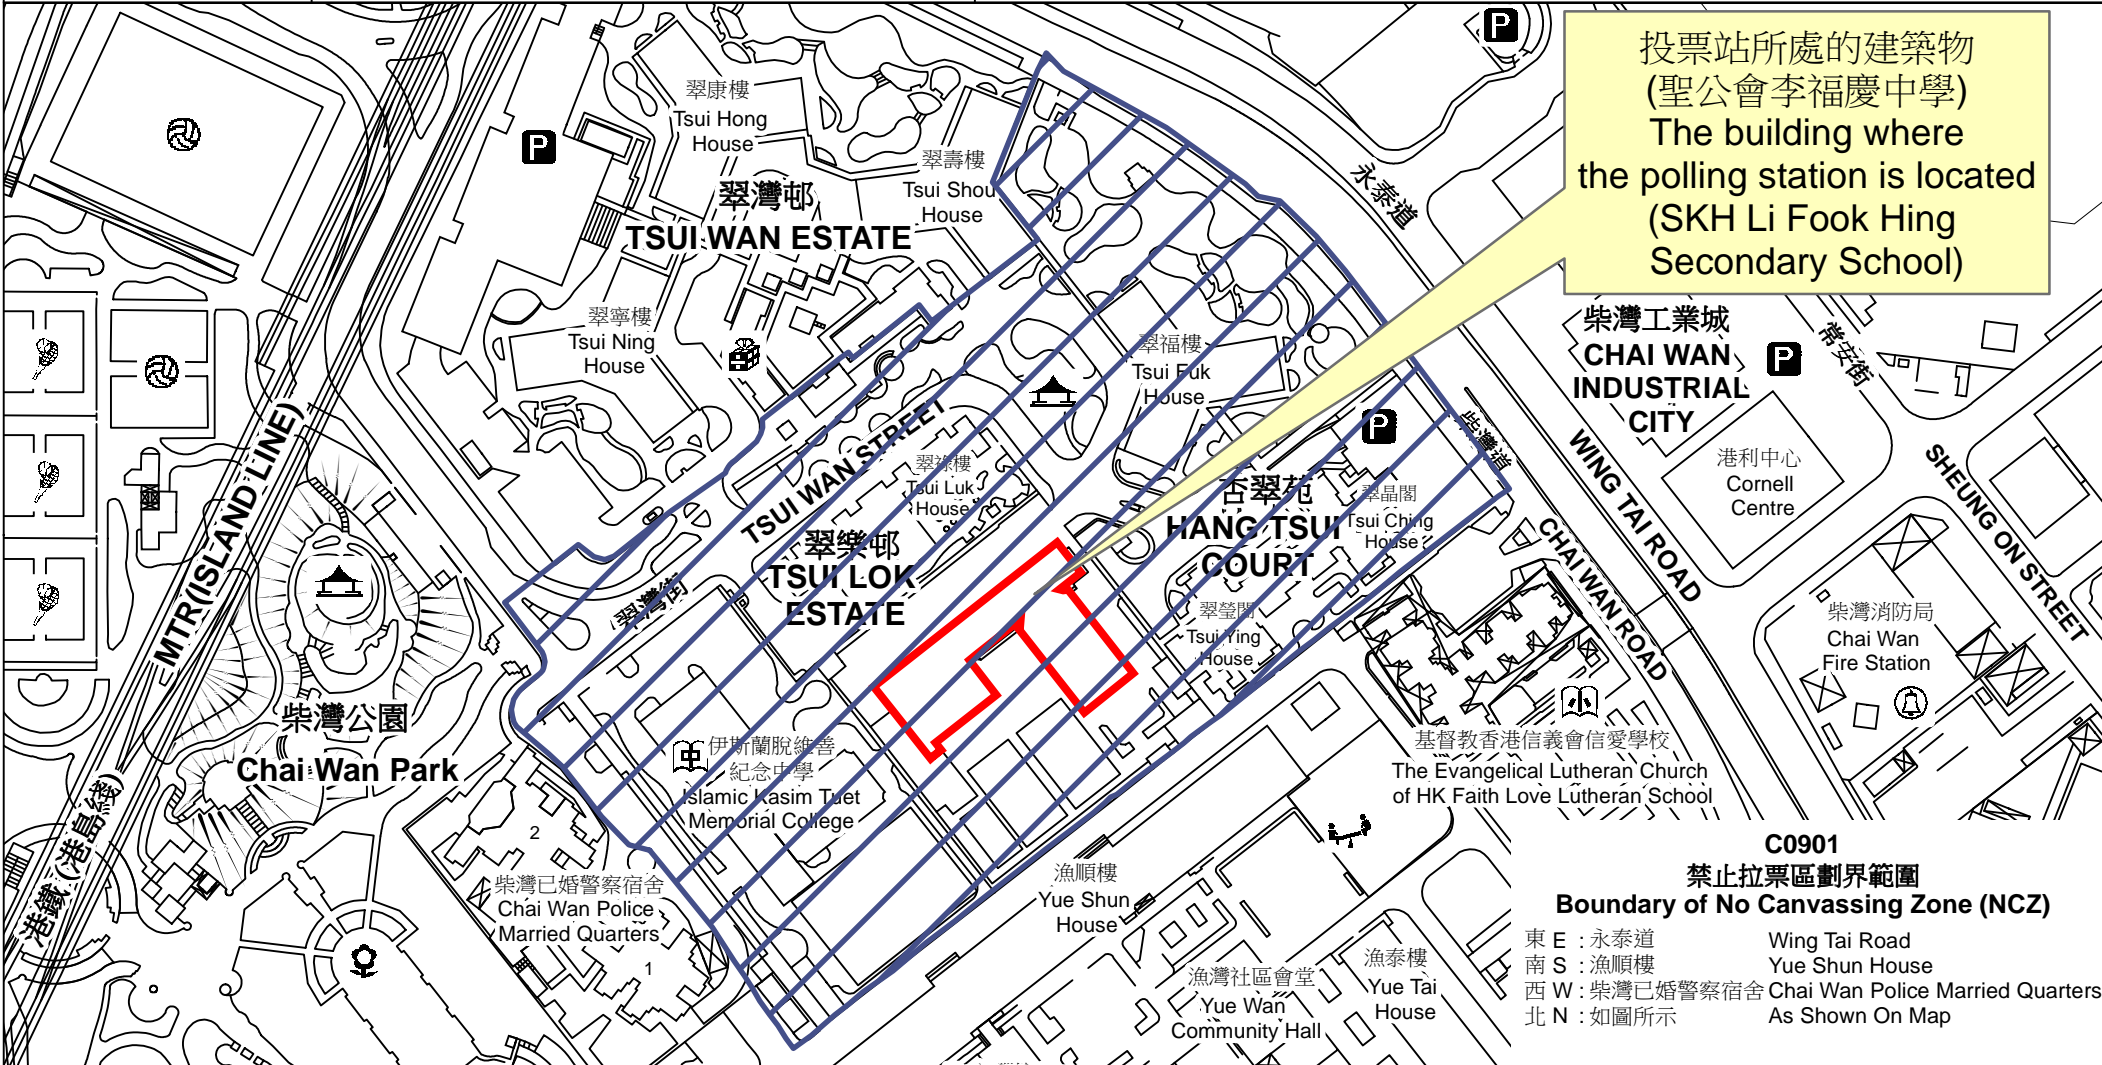

投票站位置圖和禁止拉票區 Polling Station - Location Plan & No Canvassing Zone

投票站編號 Polling Station Code	2021年立法會換屆選舉地方選區編號及名稱 Code & Name of Geographical Constituency for 2021 Legislative Council General Election	名稱及地址 Name & Address
<b>C0901</b>	<b>LC1</b> 香港島東 <b>HONG KONG ISLAND EAST</b>	聖公會李福慶中學 香港柴灣翠灣街翠灣邨聖公會李福慶中學地下 <b>SKH Li Fook Hing Secondary School</b> G/F, SKH Li Fook Hing Secondary School, Tsui Wan Estate, Tsui Wan Street, Chai Wan, Hong Kong

 禁止拉票區  
No Canvassing Zone