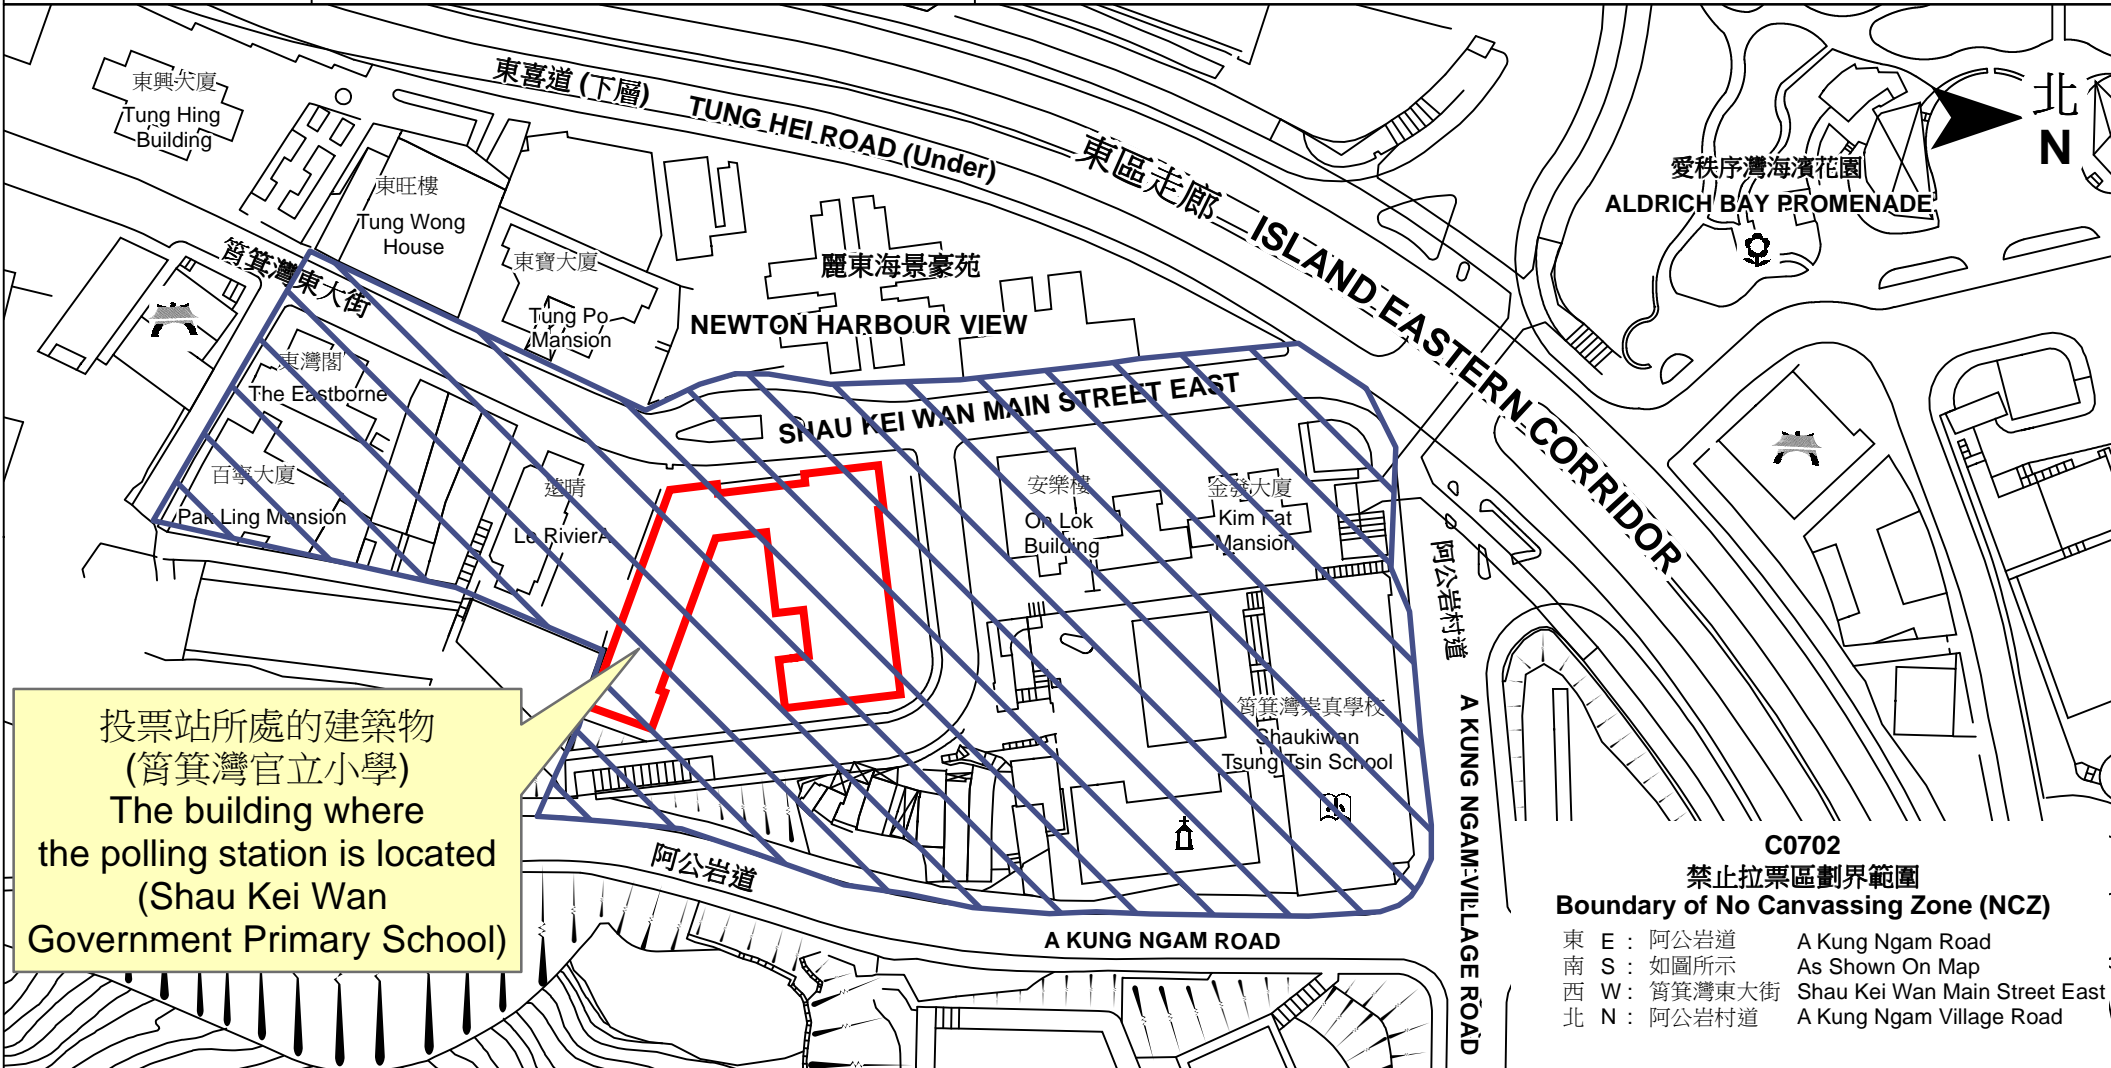

投票站位置圖和禁止拉票區 Polling Station - Location Plan & No Canvassing Zone

<p>投票站編號 Polling Station Code</p> <p><b>C0702</b></p>	<p>2021年立法會換屆選舉地方選區編號及名稱 Code &amp; Name of Geographical Constituency for 2021 Legislative Council General Election</p> <p><b>LC1 香港島東 HONG KONG ISLAND EAST</b></p>	<p>名稱及地址 Name &amp; Address</p> <p>筲箕灣官立小學 香港筲箕灣筲箕灣東大街19號地下 <b>Shau Kei Wan Government Primary School</b> G/F, 19 Shau Kei Wan Main Street East, Shau Kei Wan, Hong Kong</p>
---	--	--

投票站所處的建築物  
(筲箕灣官立小學)  
The building where  
the polling station is located  
(Shau Kei Wan  
Government Primary School)

**C0702**  
禁止拉票區劃界範圍  
Boundary of No Canvassing Zone (NCZ)

東 E :	阿公岩道	A Kung Ngam Road
南 S :	如圖所示	As Shown On Map
西 W :	筲箕灣東大街	Shau Kei Wan Main Street East
北 N :	阿公岩村道	A Kung Ngam Village Road

 禁止拉票區  
No Canvassing Zone