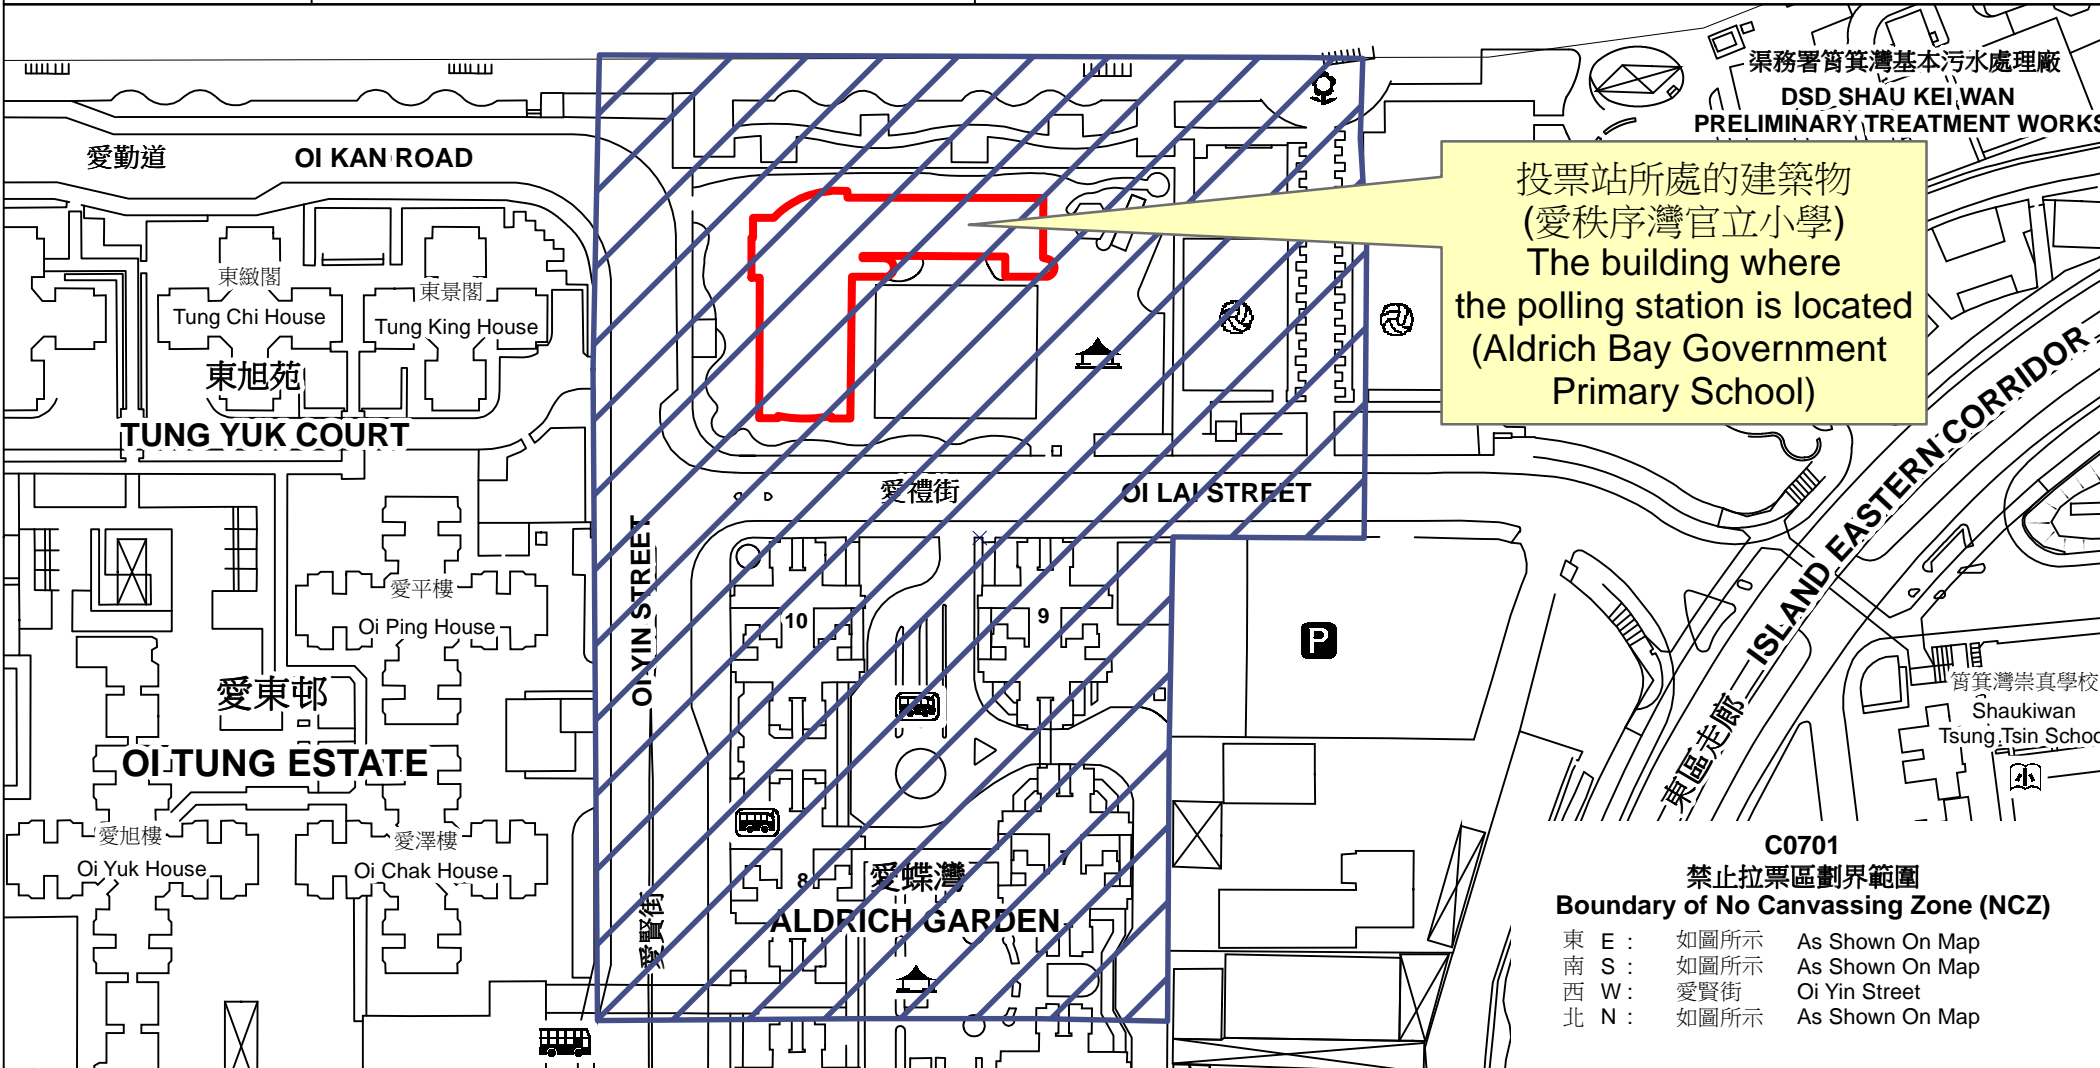

投票站位置圖和禁止拉票區 Polling Station - Location Plan & No Canvassing Zone

<p>投票站編號 Polling Station Code</p> <p>C0701</p>	<p>2021年立法會換屆選舉地方選區編號及名稱 Code & Name of Geographical Constituency for 2021 Legislative Council General Election</p> <p>LC1 香港島東 HONG KONG ISLAND EAST</p>	<p>名稱及地址 Name & Address</p> <p>愛秩序灣官立小學 香港筲箕灣愛禮街1號地下 Aldrich Bay Government Primary School G/F, 1 Oi Lai Street, Shau Kei Wan, Hong Kong</p>
---	--	--

投票站所處的建築物
(愛秩序灣官立小學)
The building where
the polling station is located
(Aldrich Bay Government
Primary School)

 禁止拉票區
No Canvassing Zone