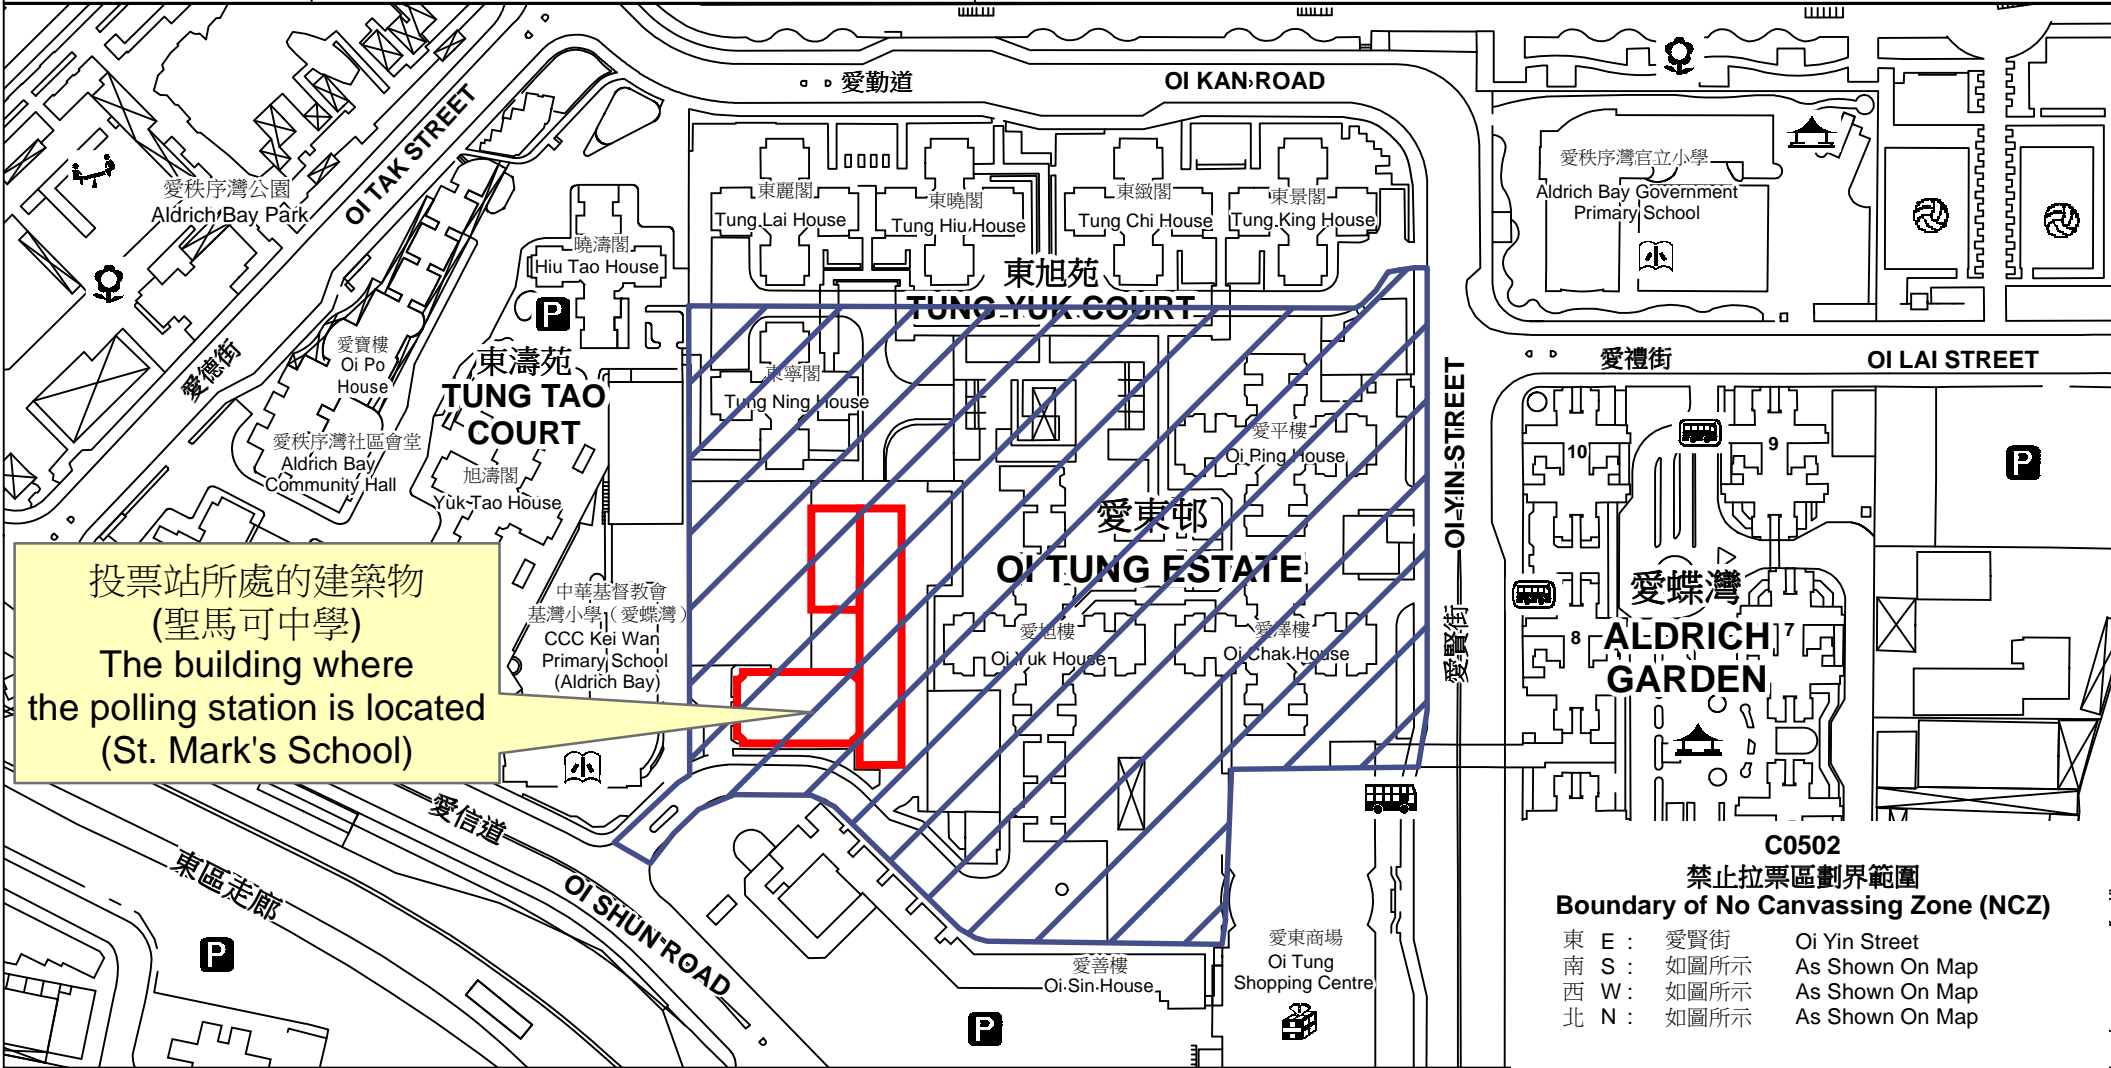

投票站位置圖和禁止拉票區 Polling Station - Location Plan & No Canvassing Zone

投票站編號 Polling Station Code	2021年立法會換屆選舉地方選區編號及名稱 Code & Name of Geographical Constituency for 2021 Legislative Council General Election	名稱及地址 Name & Address
C0502	LC1 香港島東 HONG KONG ISLAND EAST	聖馬可中學 香港筲箕灣愛秩序灣愛賢街18號地下 St. Mark's School G/F, 18 Oi Yin Street, Aldrich Bay, Shau Kei Wan, Hong Kong

投票站所處的建築物
(聖馬可中學)
The building where
the polling station is located
(St. Mark's School)

C0502
禁止拉票區劃界範圍
Boundary of No Canvassing Zone (NCZ)
 東 E : 愛賢街 Oi Yin Street
 南 S : 如圖所示 As Shown On Map
 西 W : 如圖所示 As Shown On Map
 北 N : 如圖所示 As Shown On Map

 禁止拉票區
No Canvassing Zone