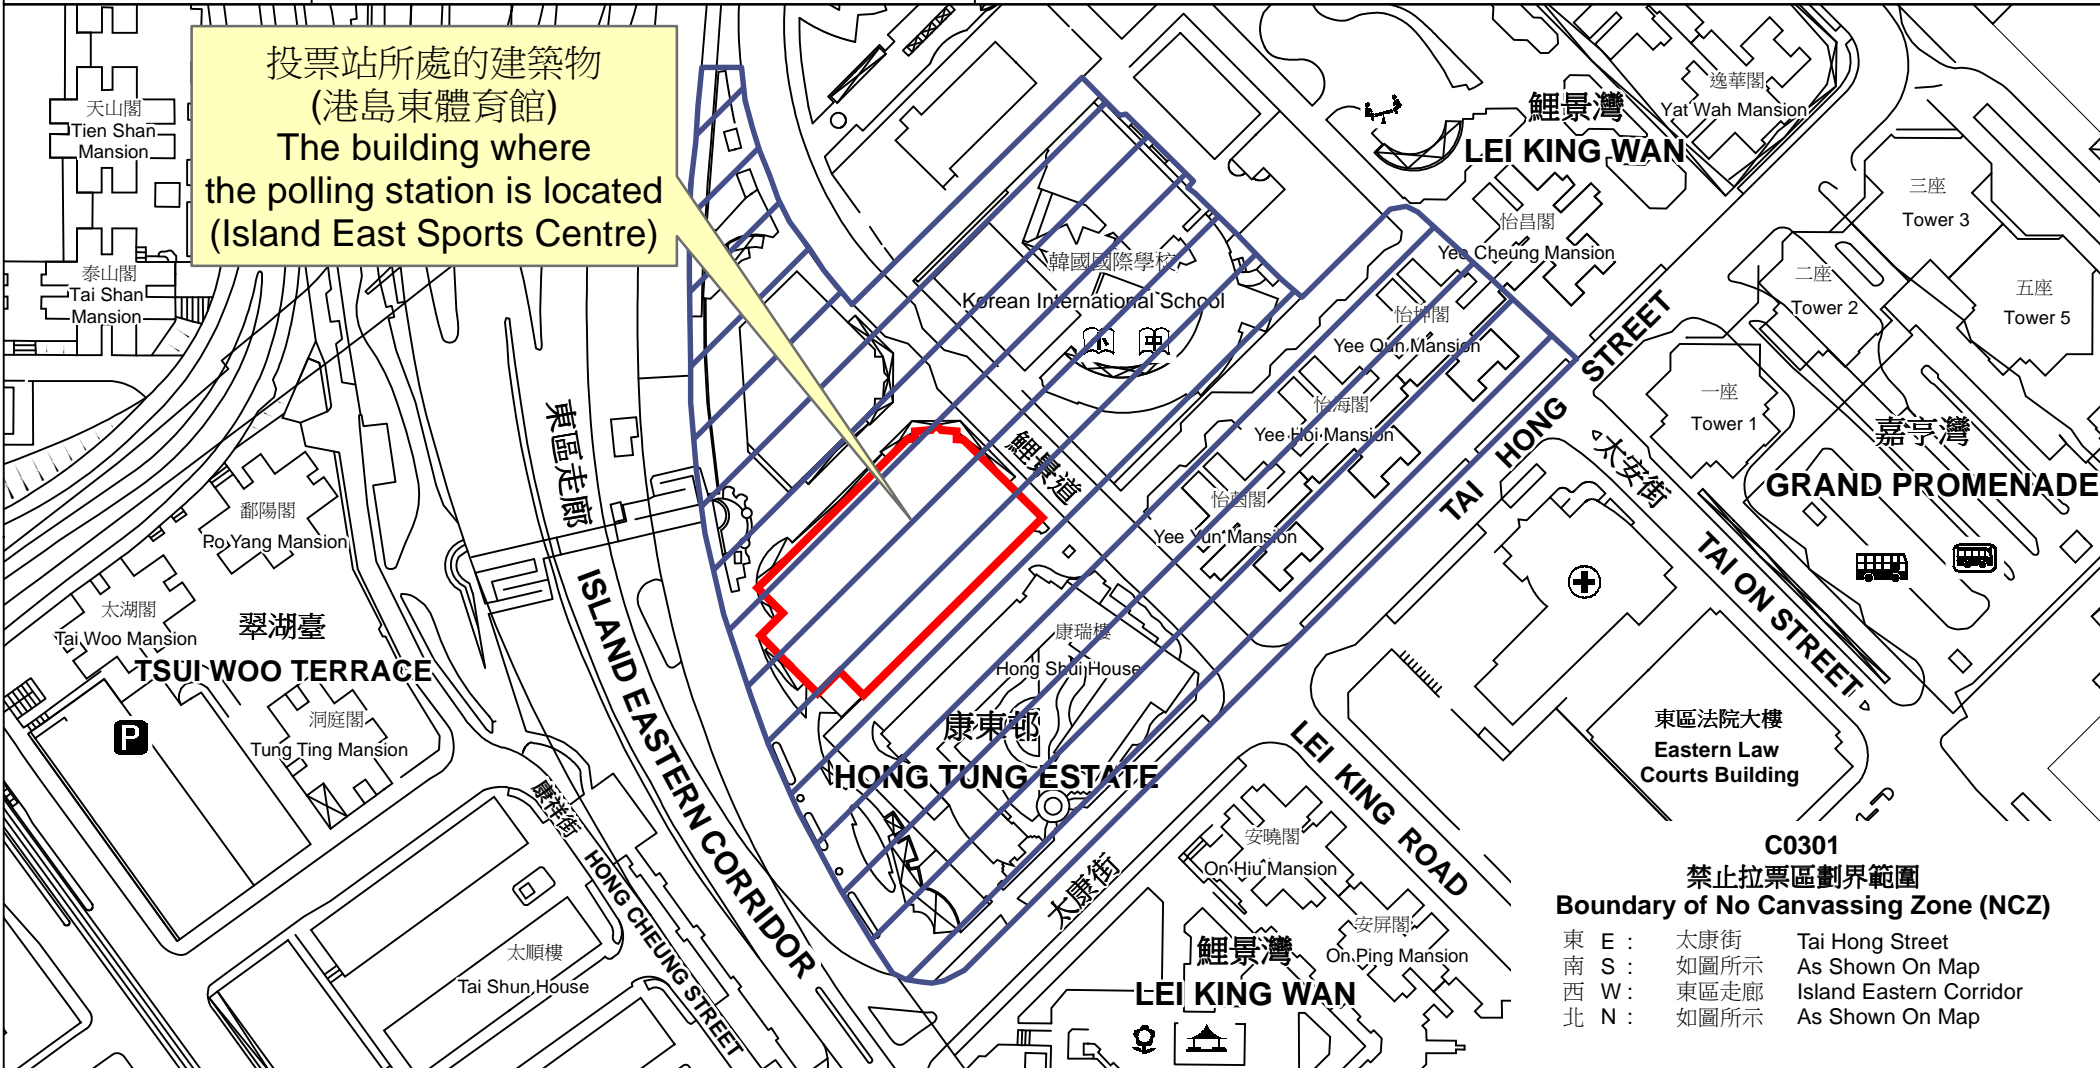

# 投票站位置圖和禁止拉票區 Polling Station - Location Plan & No Canvassing Zone

投票站編號 Polling Station Code  <b>C0301</b>	2021年立法會換屆選舉地方選區編號及名稱 Code & Name of Geographical Constituency for 2021 Legislative Council General Election  <b>LC1                      香港島東                      HONG KONG ISLAND EAST</b>	名稱及地址 Name & Address  港島東體育館 香港西灣河愛秩序灣鯉景道52號4樓 <b>Island East Sports Centre</b> 4/F, 52 Lei King Road, Aldrich Bay, Sai Wan Ho, Hong Kong
---	---	---

投票站所處的建築物  
 (港島東體育館)  
 The building where  
 the polling station is located  
 (Island East Sports Centre)

**C0301**  
**禁止拉票區劃界範圍**  
**Boundary of No Canvassing Zone (NCZ)**

東 E :	太康街	Tai Hong Street
南 S :	如圖所示	As Shown On Map
西 W :	東區走廊	Island Eastern Corridor
北 N :	如圖所示	As Shown On Map

 禁止拉票區  
 No Canvassing Zone