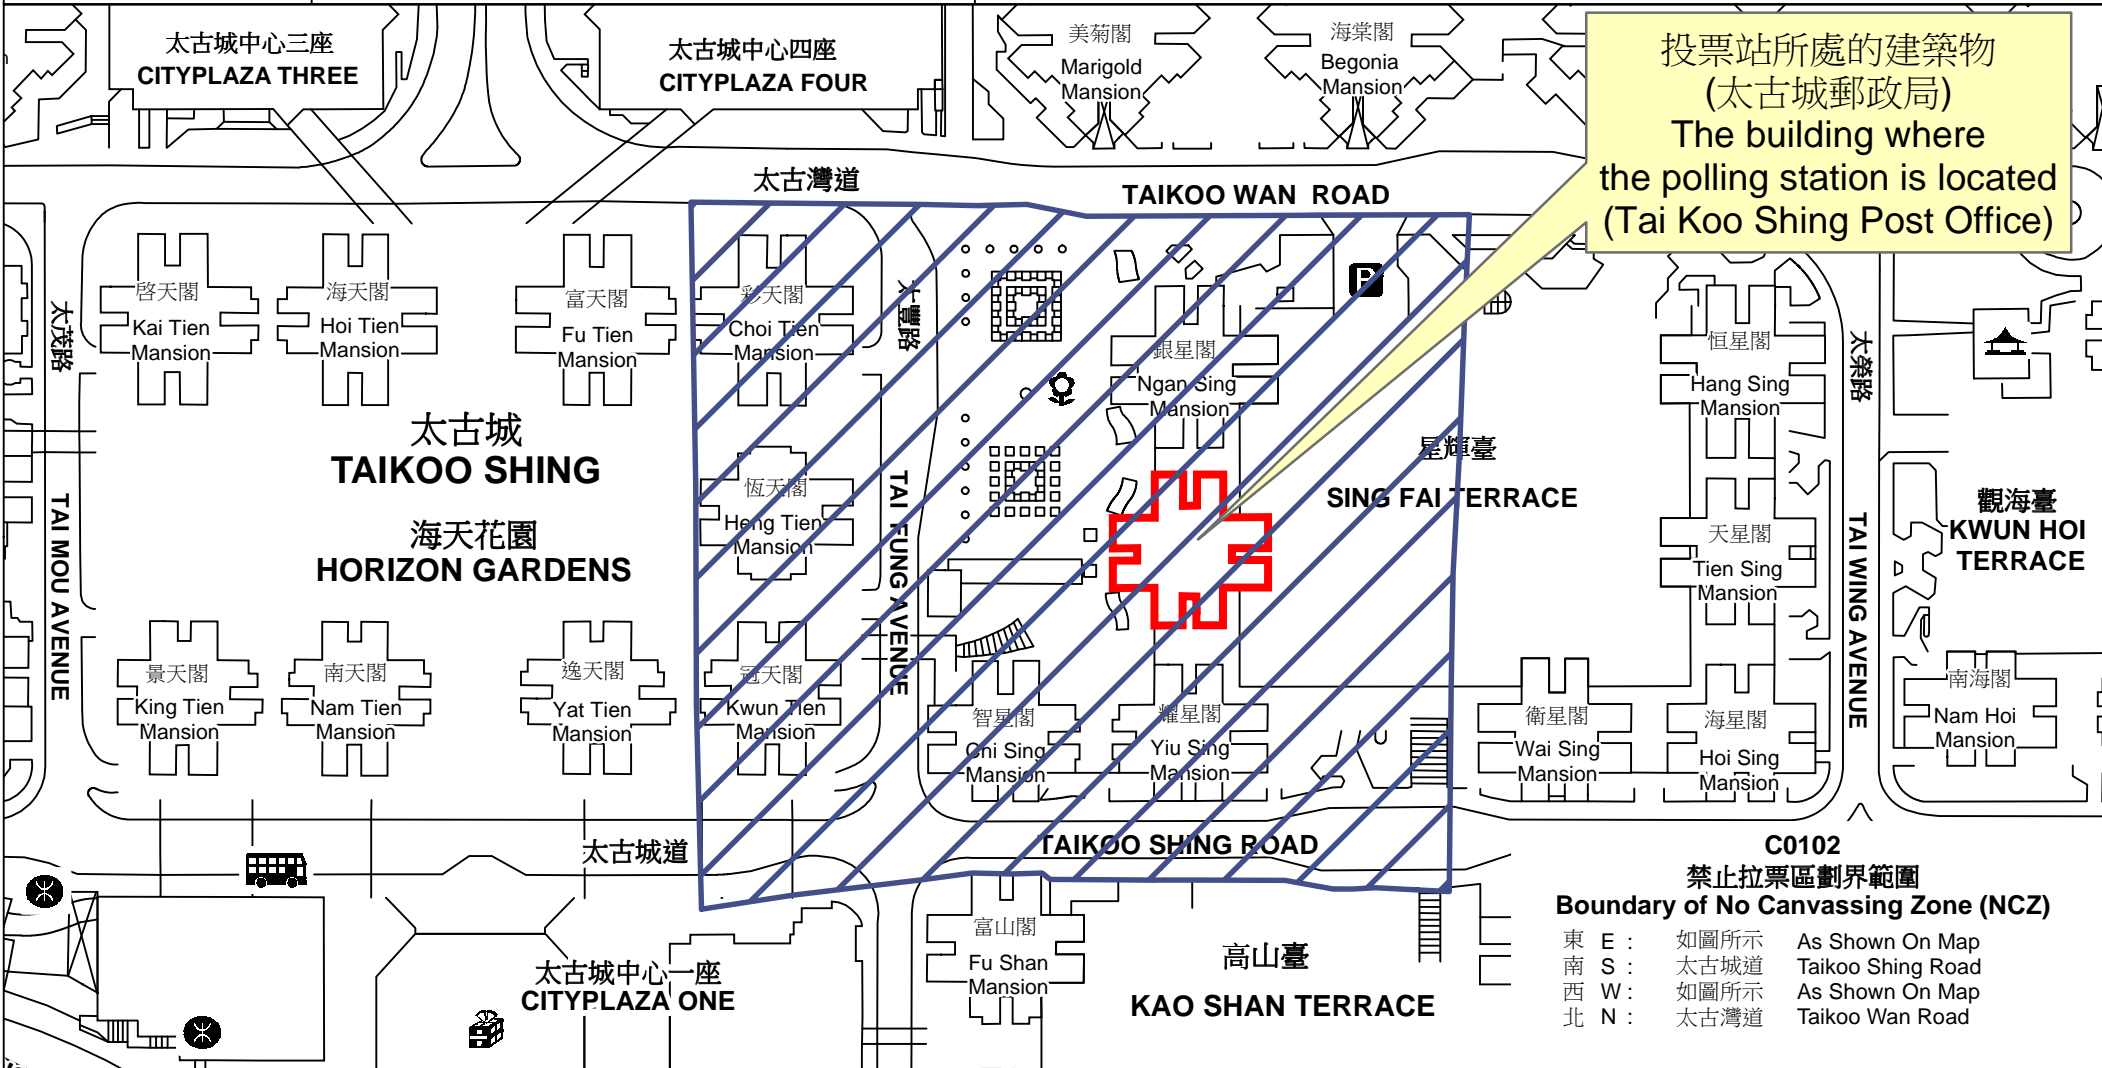

投票站位置圖和禁止拉票區 Polling Station - Location Plan & No Canvassing Zone

投票站編號 Polling Station Code C0102	2021年立法會換屆選舉地方選區編號及名稱 Code & Name of Geographical Constituency for 2021 Legislative Council General Election LC1 香港島東 HONG KONG ISLAND EAST	名稱及地址 Name & Address 太古城郵政局 香港太古城太豐路1至3號金星閣地下G1020至1022號 Tai Koo Shing Post Office Shop G1020-1022, G/F, Kam Sing Mansion, 1-3 Tai Fung Avenue, Taikoo Shing, Hong Kong
---	--	---

投票站所處的建築物
(太古城郵政局)
The building where
the polling station is located
(Tai Koo Shing Post Office)

**C0102
禁止拉票區劃界範圍
Boundary of No Canvassing Zone (NCZ)**

東 E :	如圖所示	As Shown On Map
南 S :	太古城道	Taikoo Shing Road
西 W :	如圖所示	As Shown On Map
北 N :	太古灣道	Taikoo Wan Road

 禁止拉票區
No Canvassing Zone