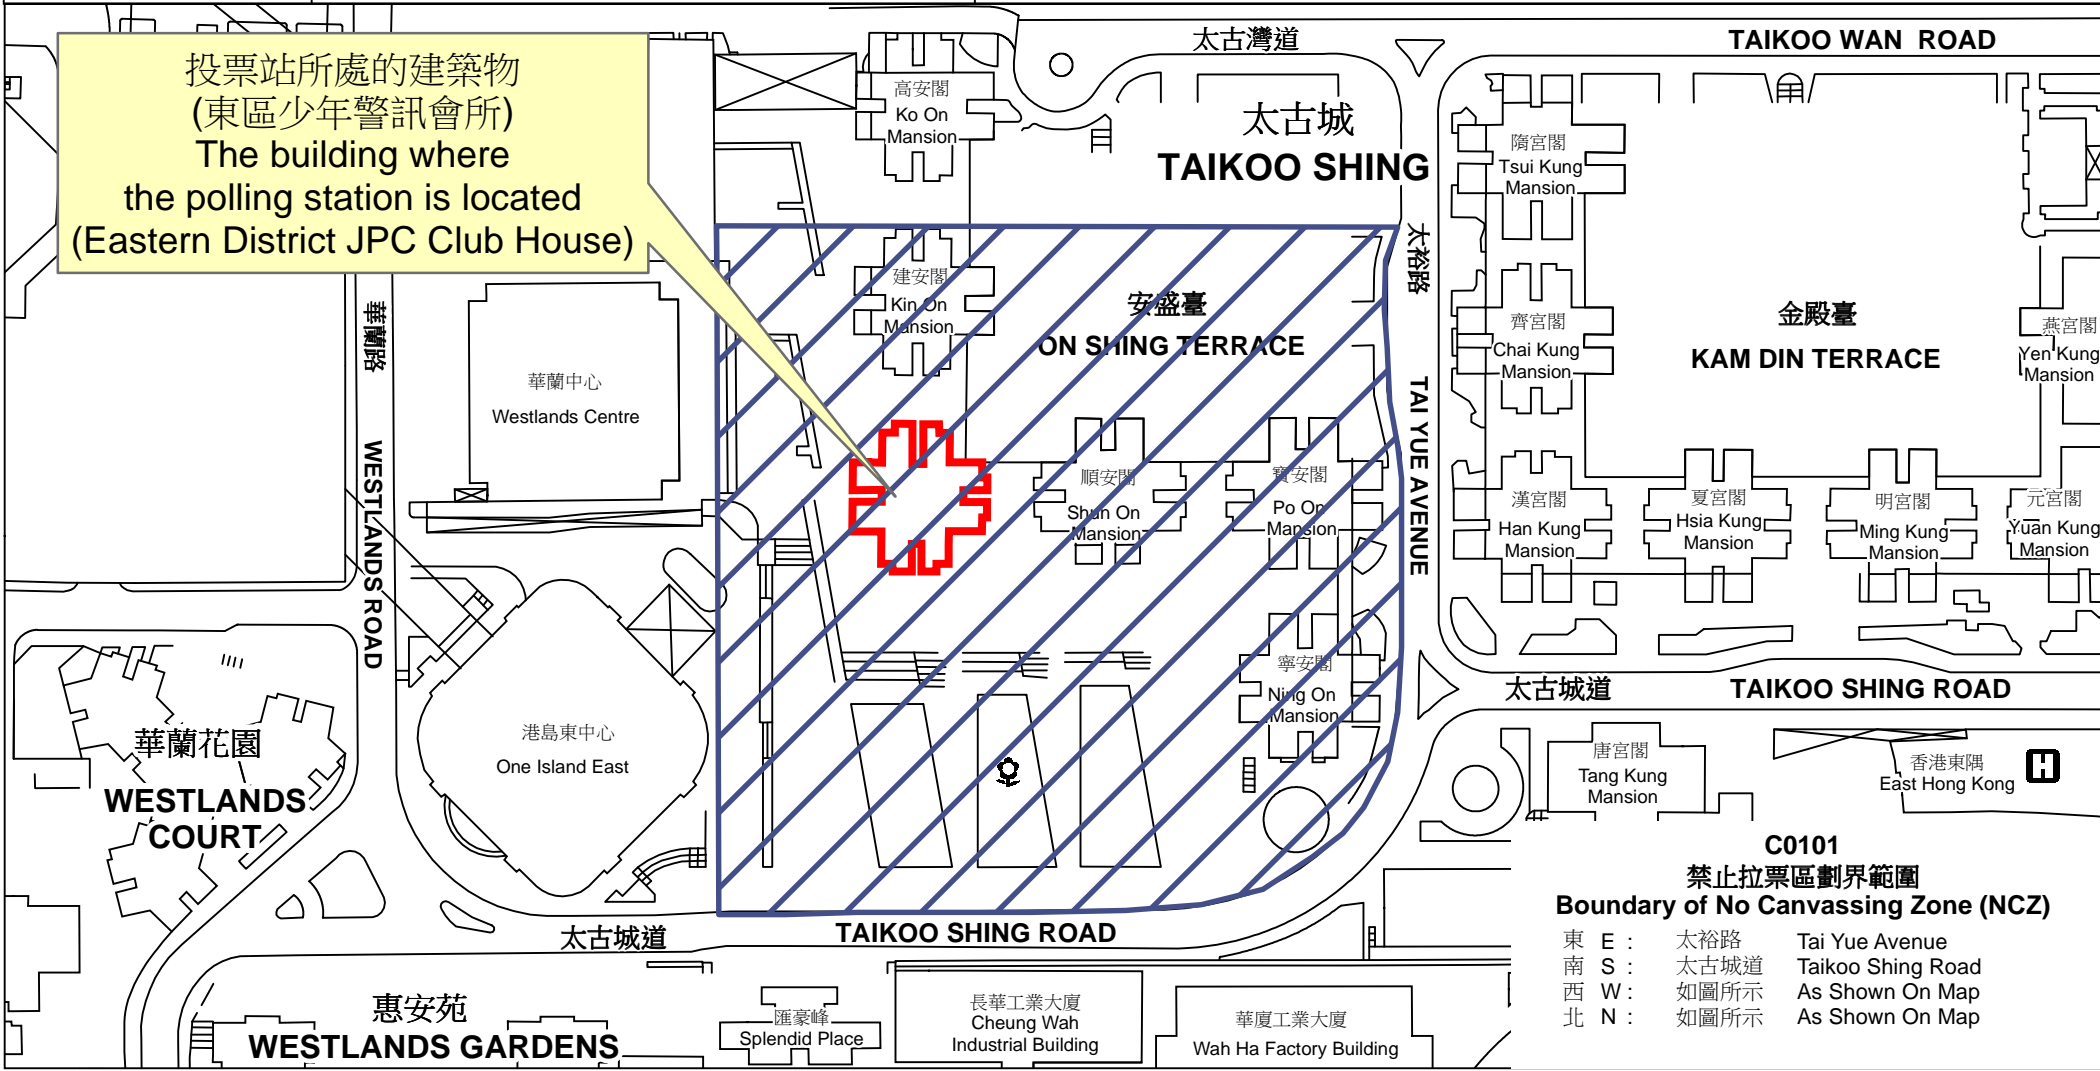

投票站位置圖和禁止拉票區 Polling Station - Location Plan & No Canvassing Zone

投票站編號 Polling Station Code	2021年立法會換屆選舉地方選區編號及名稱 Code & Name of Geographical Constituency for 2021 Legislative Council General Election	名稱及地址 Name & Address
<b>C0101</b>	<p align="center"><b>LC1</b> 香港島東 <b>HONG KONG ISLAND EAST</b></p>	<p>東區少年警訊會所 香港太古城太裕路5號興安閣平台512 - 513號 <b>Eastern District JPC Club House</b> Shop P512 - 513, Hing On Mansion, 5 Tai Yue Avenue, Taikoo Shing, Hong Kong</p>

投票站所處的建築物  
(東區少年警訊會所)  
The building where  
the polling station is located  
(Eastern District JPC Club House)

**C0101**  
**禁止拉票區劃界範圍**  
**Boundary of No Canvassing Zone (NCZ)**

東 E :	太裕路	Tai Yue Avenue
南 S :	太古城道	Taikoo Shing Road
西 W :	如圖所示	As Shown On Map
北 N :	如圖所示	As Shown On Map

 禁止拉票區  
No Canvassing Zone