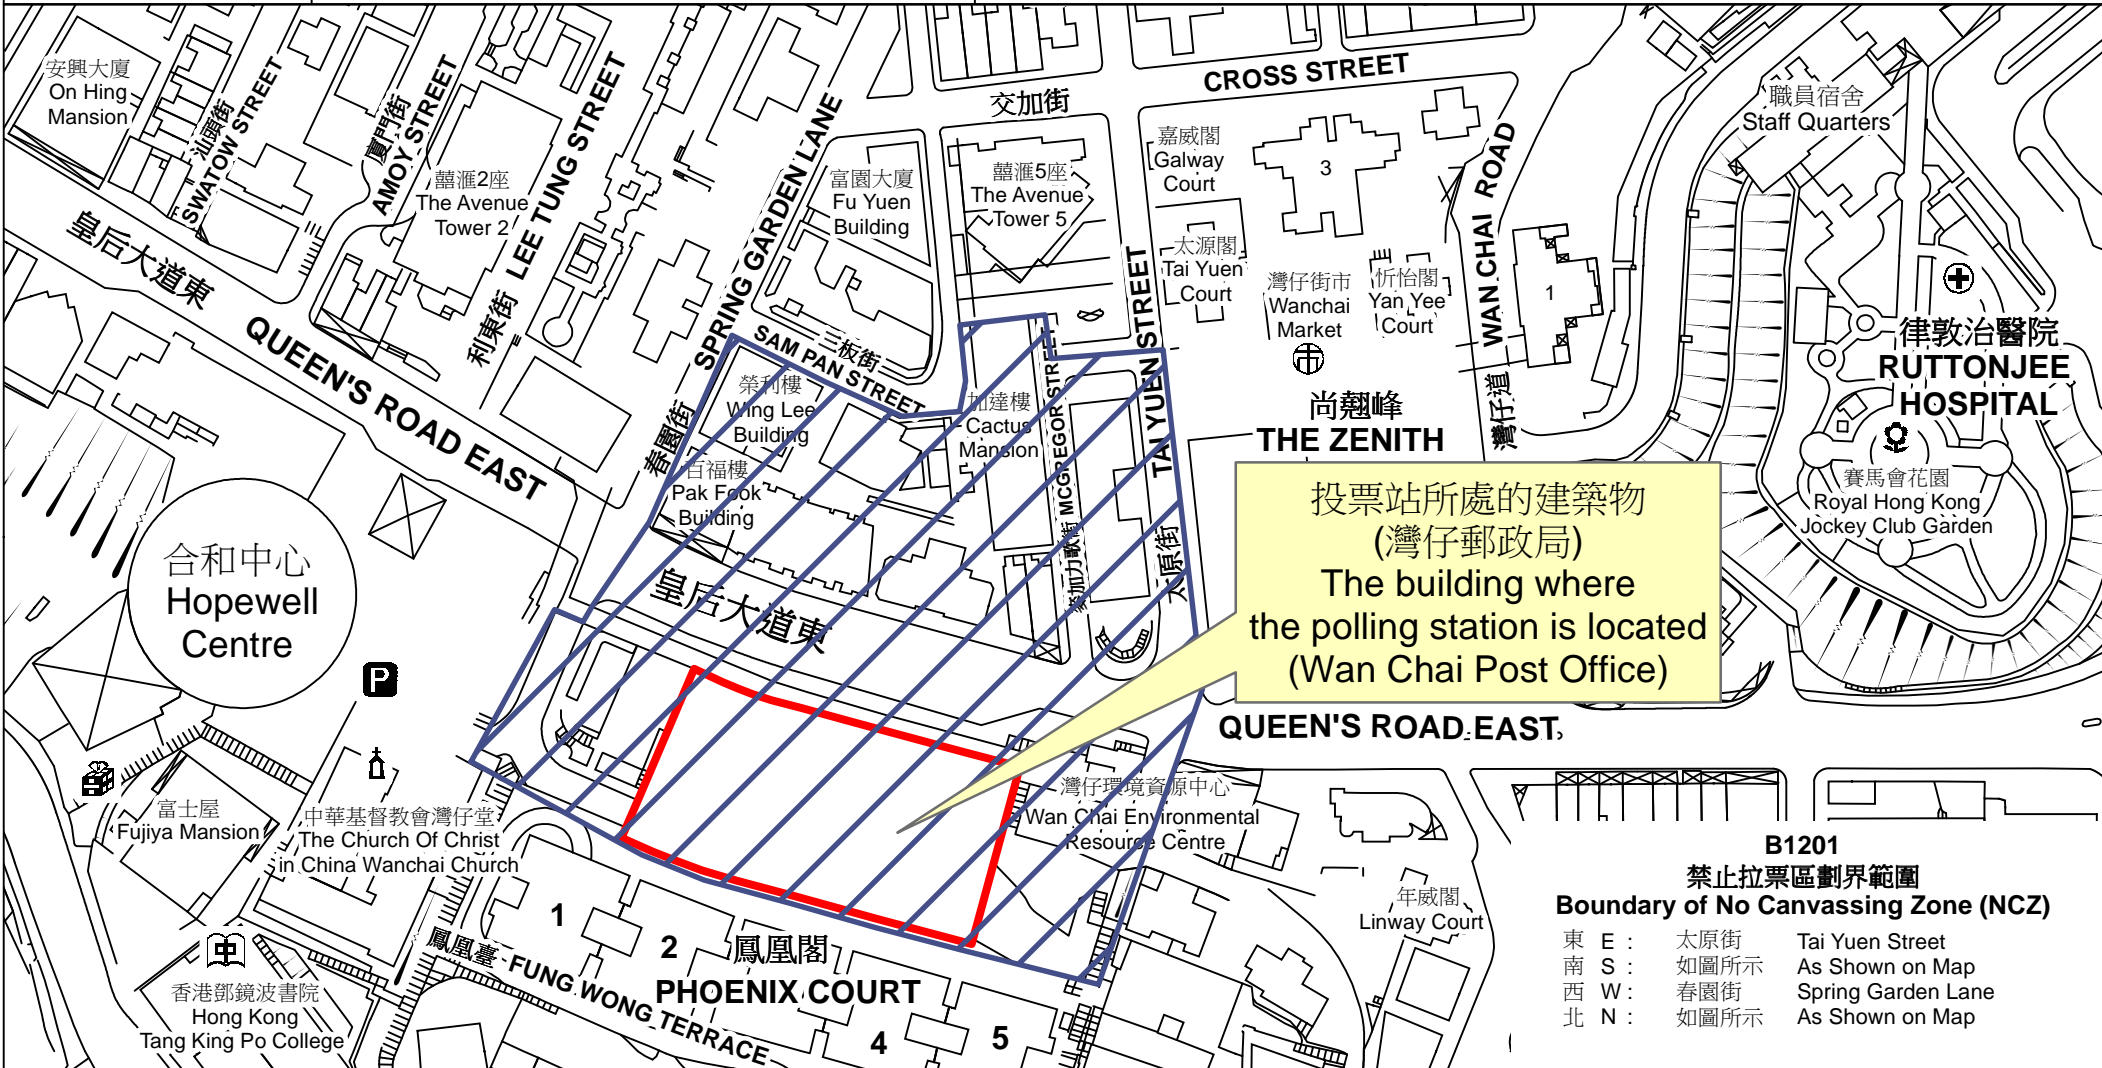

投票站位置圖和禁止拉票區 Polling Station - Location Plan & No Canvassing Zone

投票站編號 Polling Station Code B1201	2021年立法會換屆選舉地方選區編號及名稱 Code & Name of Geographical Constituency for 2021 Legislative Council General Election LC1 香港島東 HONG KONG ISLAND EAST	名稱及地址 Name & Address 灣仔郵政局 香港灣仔皇后大道東197-213號胡忠大廈2樓 Wan Chai Post Office 2/F, Wu Chung House, 197-213 Queen's Road East, Wan Chai, Hong Kong
---	---	---

 禁止拉票區
No Canvassing Zone