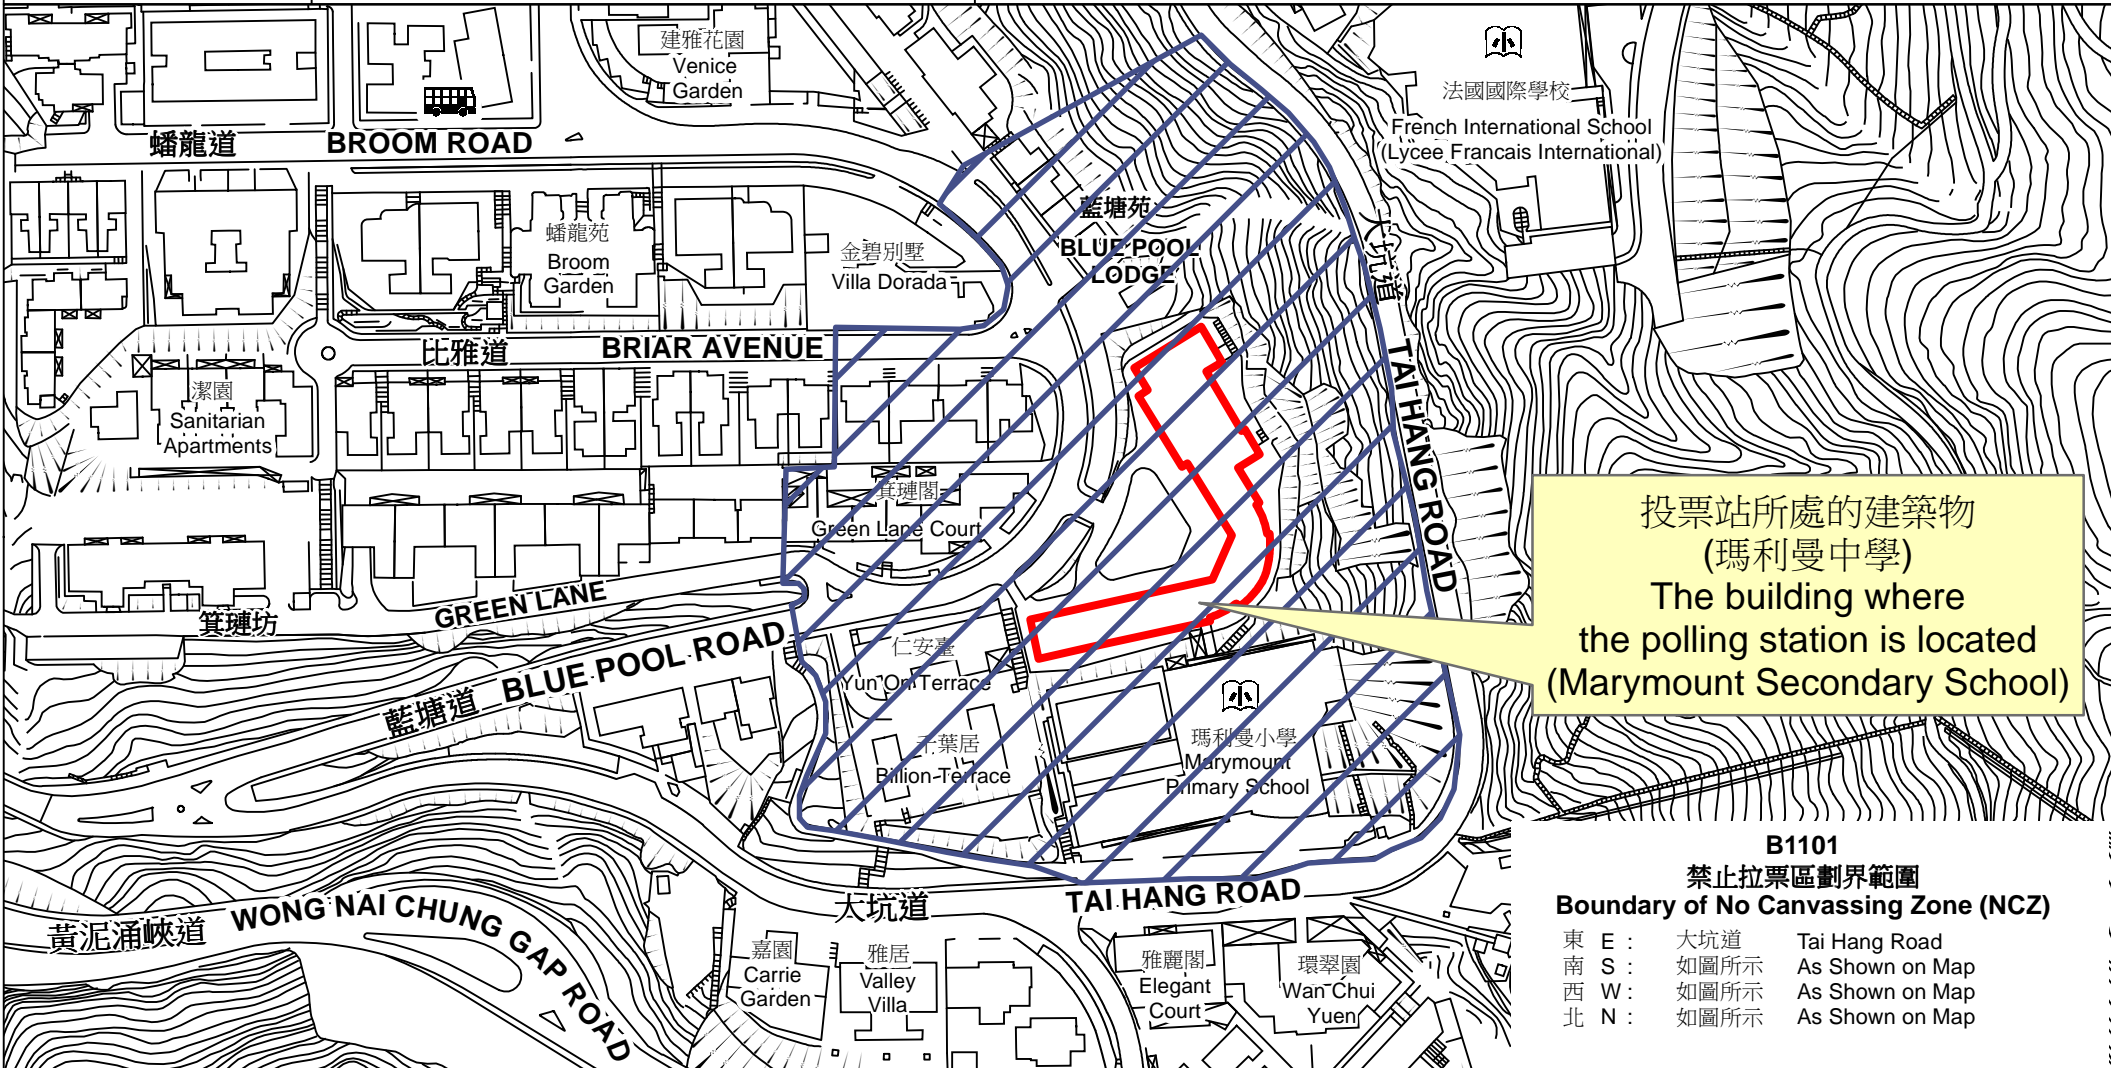

投票站位置圖和禁止拉票區 Polling Station - Location Plan & No Canvassing Zone

<p>投票站編號 Polling Station Code</p> <p><b>B1101</b></p>	<p>2021年立法會換屆選舉地方選區編號及名稱 Code &amp; Name of Geographical Constituency for 2021 Legislative Council General Election</p> <p><b>LC1 香港島東 HONG KONG ISLAND EAST</b></p>	<p>名稱及地址 Name &amp; Address</p> <p>瑪利曼中學 香港跑馬地藍塘道123號地下 Marymount Secondary School G/F, 123 Blue Pool Road, Happy Valley, Hong Kong</p>
---	--	---

投票站所處的建築物  
(瑪利曼中學)  
The building where  
the polling station is located  
(Marymount Secondary School)

**B1101  
禁止拉票區劃界範圍  
Boundary of No Canvassing Zone (NCZ)**

東 E :	大坑道	Tai Hang Road
南 S :	如圖所示	As Shown on Map
西 W :	如圖所示	As Shown on Map
北 N :	如圖所示	As Shown on Map

 禁止拉票區  
No Canvassing Zone