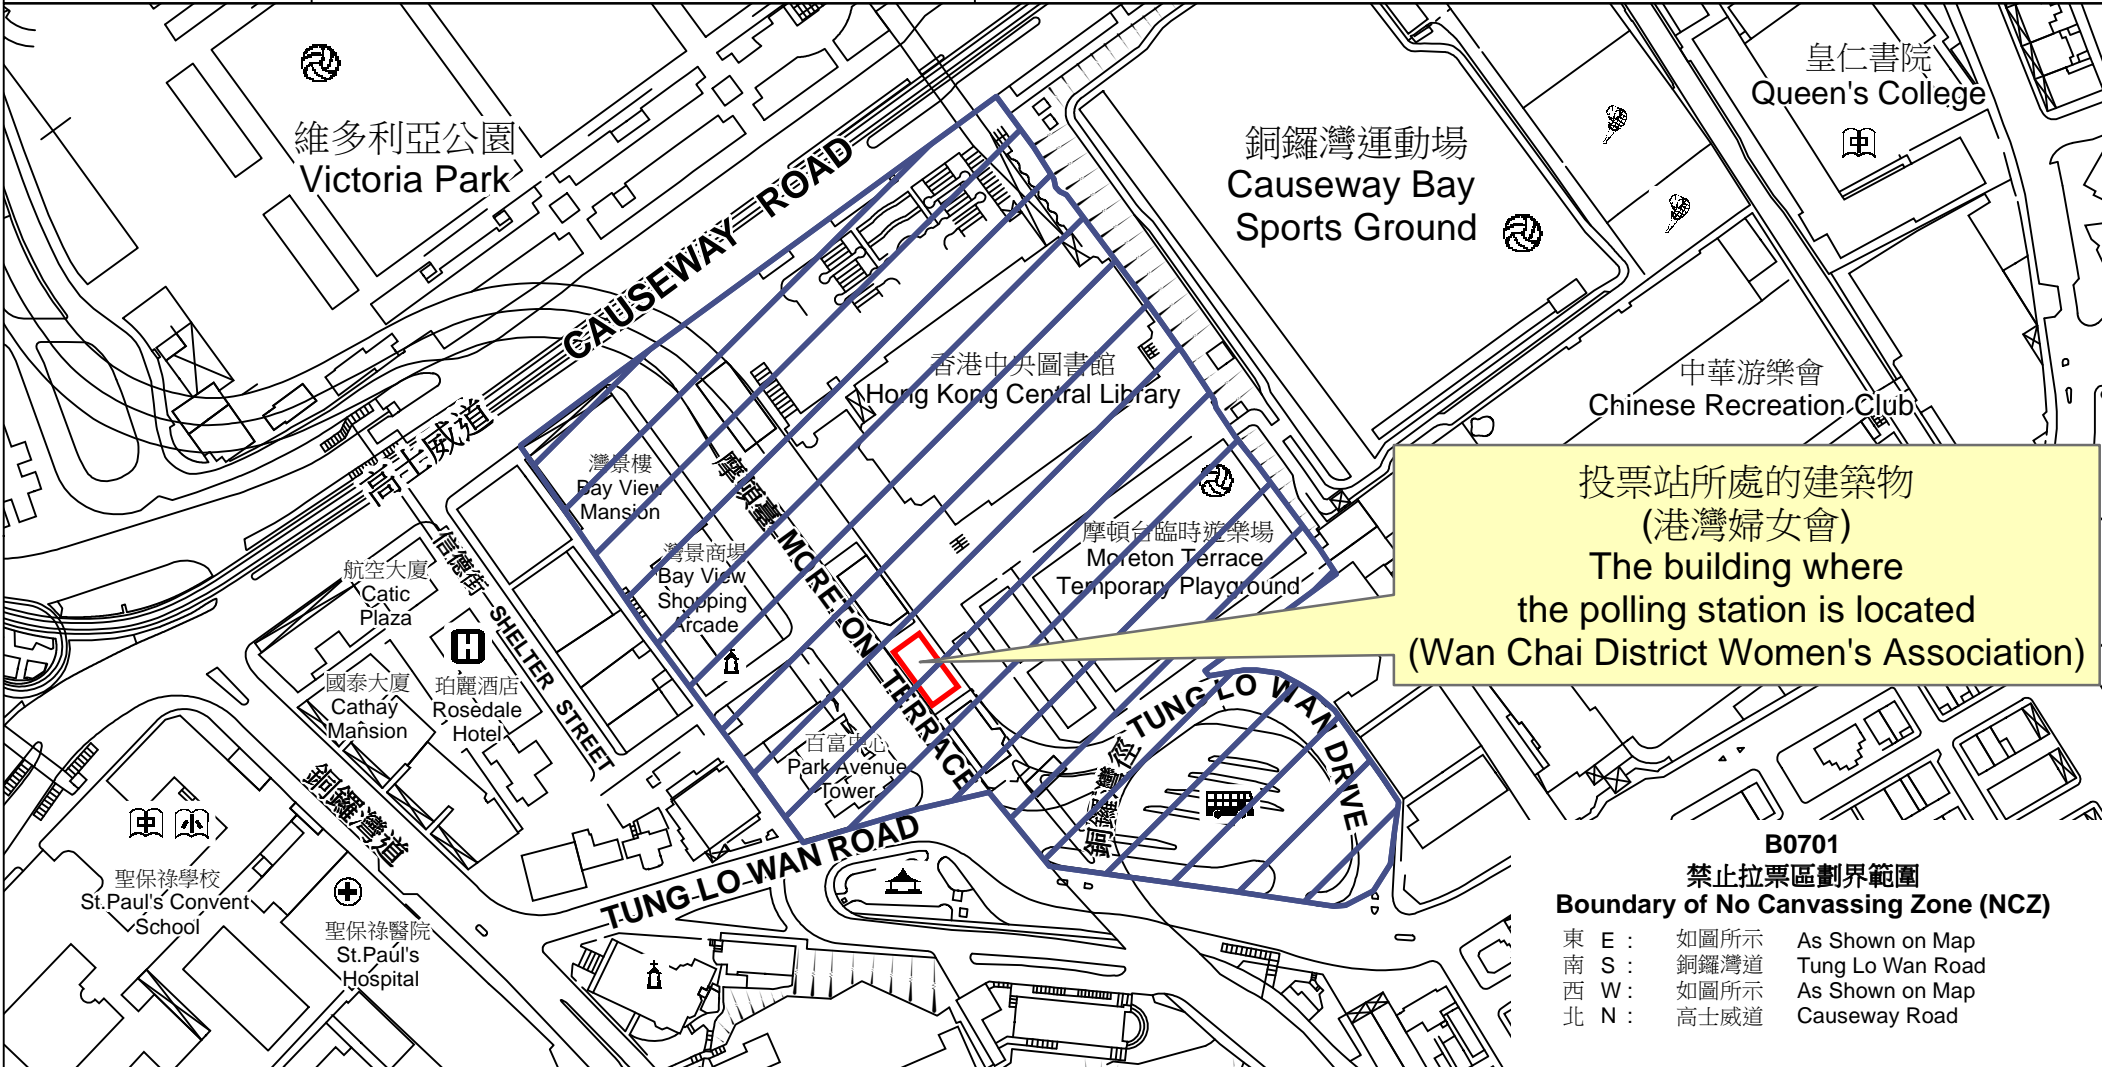

投票站位置圖和禁止拉票區 Polling Station - Location Plan & No Canvassing Zone

投票站編號 Polling Station Code	2021年立法會換屆選舉地方選區編號及名稱 Code & Name of Geographical Constituency for 2021 Legislative Council General Election	名稱及地址 Name & Address
<b>B0701</b>	<p align="center"><b>LC1</b> 香港島東 <b>HONG KONG ISLAND EAST</b></p>	<p>港灣婦女會 香港銅鑼灣摩頓台港灣婦女會地下 <b>Wan Chai District Women's Association</b> G/F, Wan Chai District Women's Association, Moreton Terrace, Causeway Bay, Hong Kong</p>

**B0701**  
**禁止拉票區劃界範圍**  
**Boundary of No Canvassing Zone (NCZ)**

東 E :	如圖所示	As Shown on Map
南 S :	銅鑼灣道	Tung Lo Wan Road
西 W :	如圖所示	As Shown on Map
北 N :	高士威道	Causeway Road

 禁止拉票區  
No Canvassing Zone