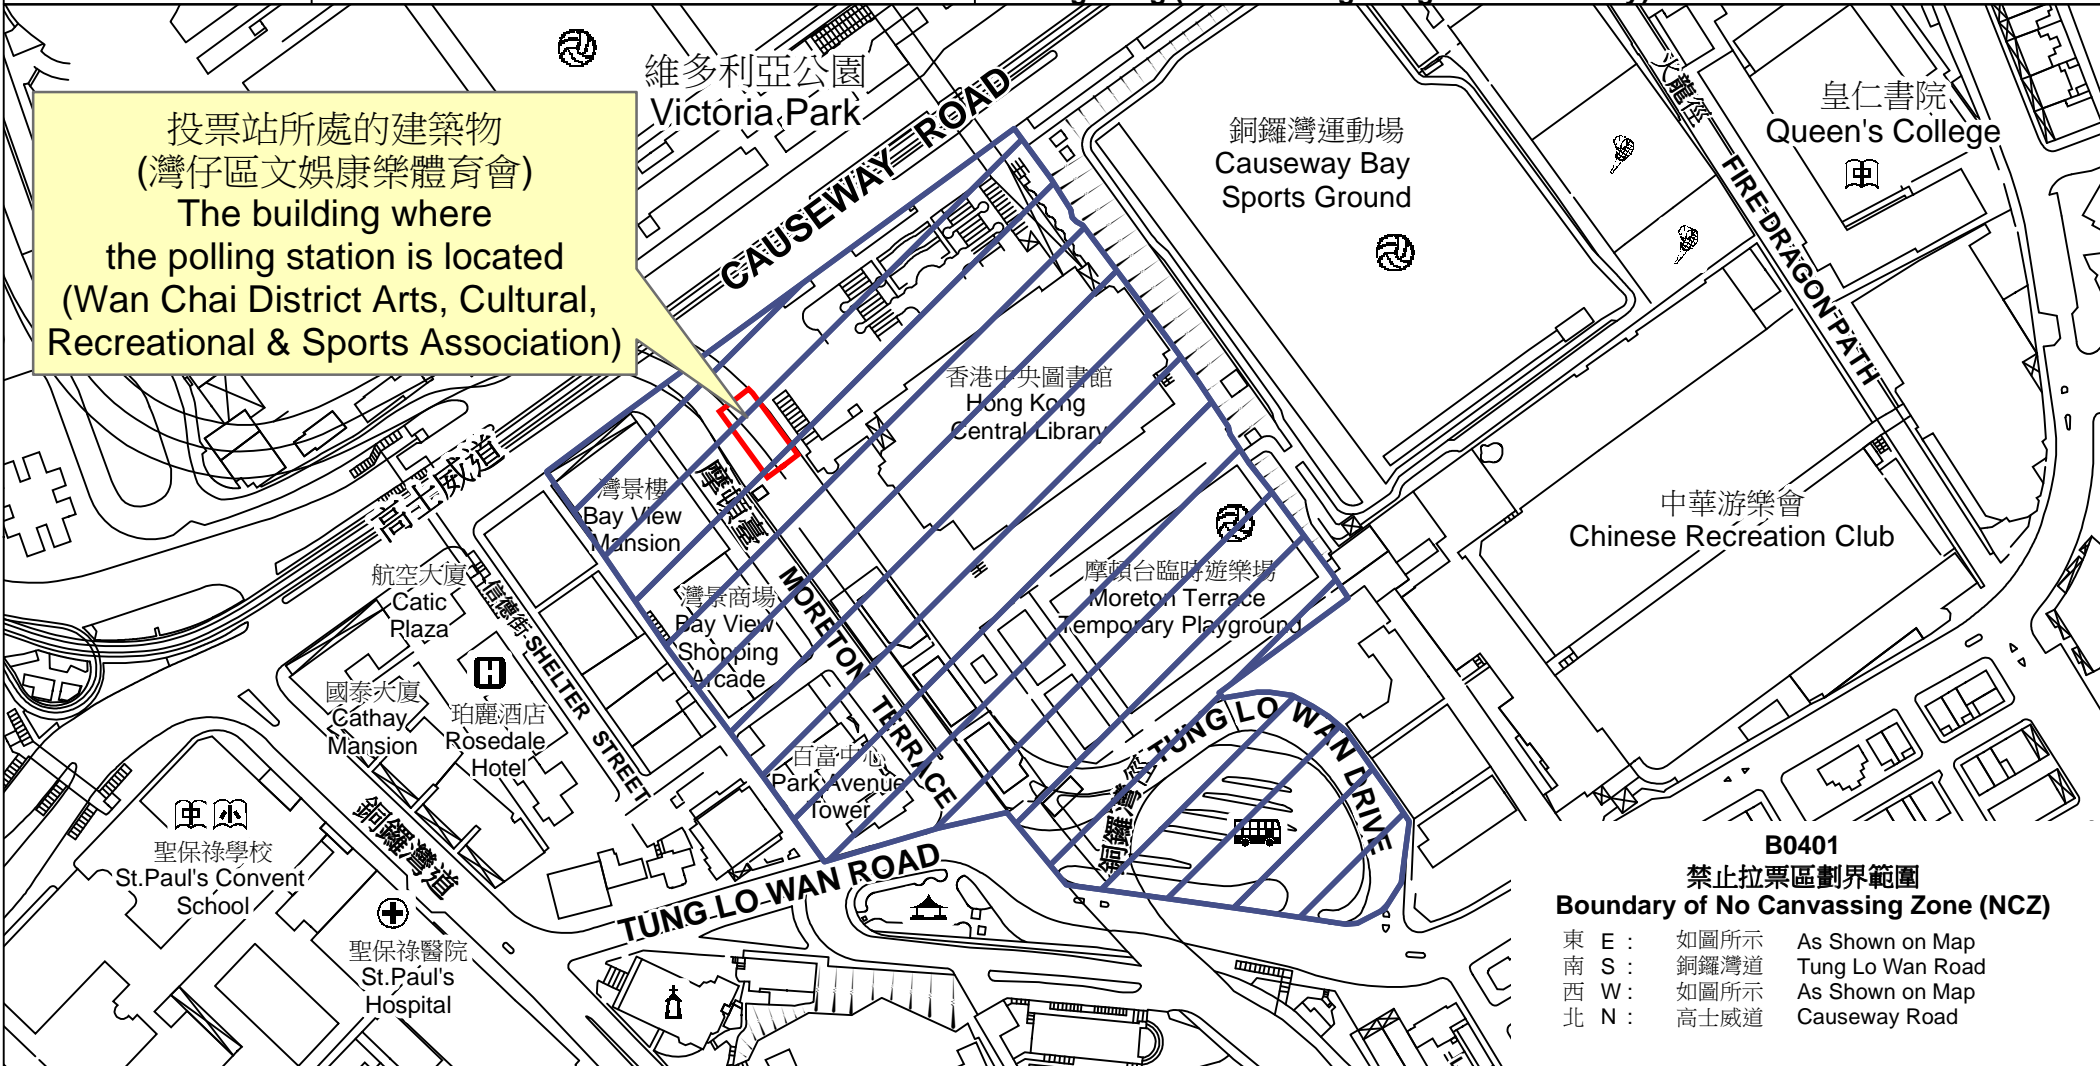

投票站位置圖和禁止拉票區 Polling Station - Location Plan & No Canvassing Zone

投票站編號 Polling Station Code	2021年立法會換屆選舉地方選區編號及名稱 Code & Name of Geographical Constituency for 2021 Legislative Council General Election	名稱及地址 Name & Address
B0401	LC1 香港島東 HONG KONG ISLAND EAST	灣仔區文娛康樂體育會 香港銅鑼灣大坑道摩頓台灣仔區文娛康樂體育會地下 (香港中央圖書館側) Wan Chai District Arts, Cultural, Recreational & Sports Association G/F, Wan Chai District Arts, Cultural, Recreational & Sports Association, Moreton Terrace, Underneath Tai Hang Road, Flyover, Causeway Bay, Hong Kong (Beside Hong Kong Central Library)

 禁止拉票區
No Canvassing Zone