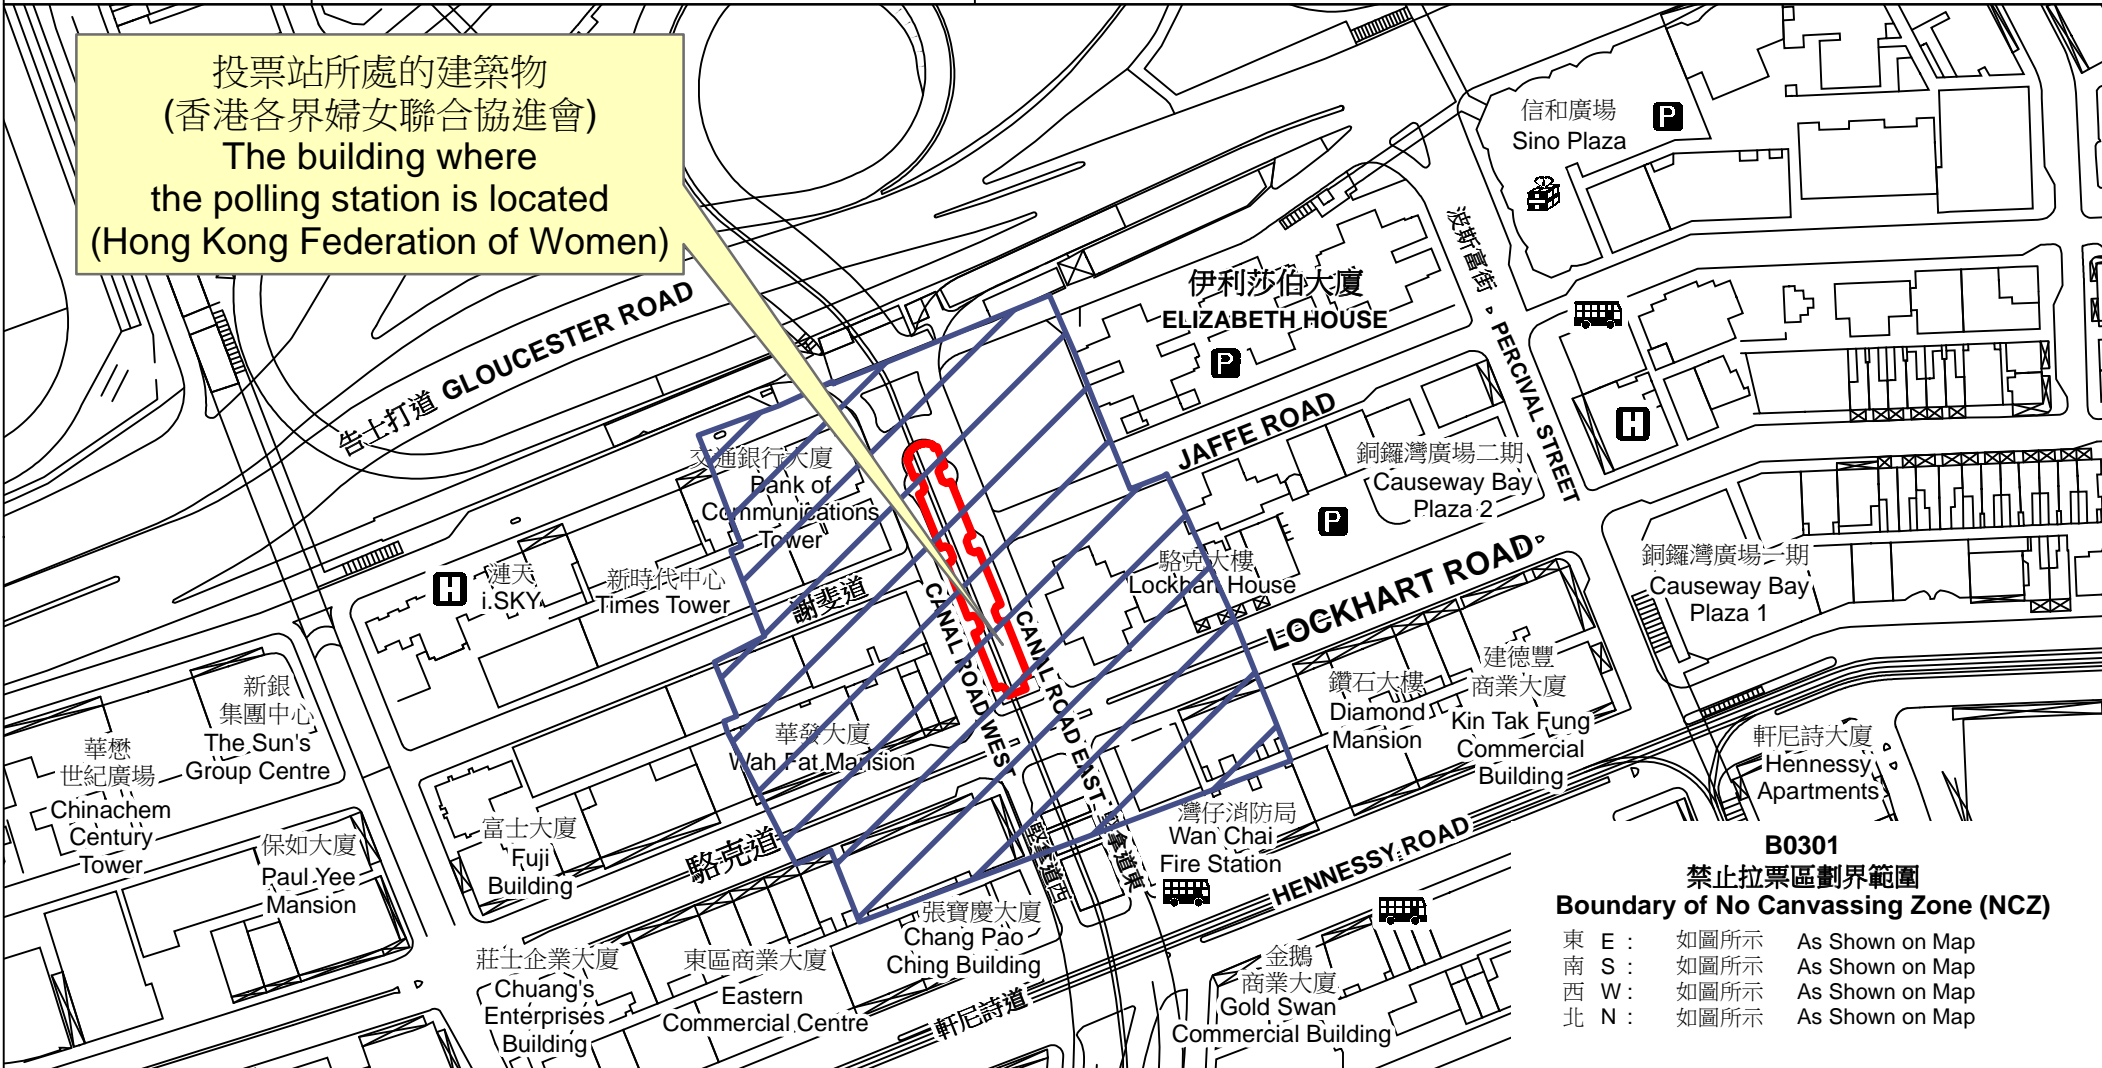

投票站位置圖和禁止拉票區 Polling Station - Location Plan & No Canvassing Zone

投票站編號 Polling Station Code	2021年立法會換屆選舉地方選區編號及名稱 Code & Name of Geographical Constituency for 2021 Legislative Council General Election	名稱及地址 Name & Address
B0301	LC1 香港島東 HONG KONG ISLAND EAST	香港各界婦女聯合協進會 香港灣仔駱克道435號地下 Hong Kong Federation of Women G/F, 435 Lockhart Road, Wan Chai, Hong Kong

投票站所處的建築物
(香港各界婦女聯合協進會)
The building where
the polling station is located
(Hong Kong Federation of Women)

B0301
禁止拉票區劃界範圍
Boundary of No Canvassing Zone (NCZ)

東 E :	如圖所示	As Shown on Map
南 S :	如圖所示	As Shown on Map
西 W :	如圖所示	As Shown on Map
北 N :	如圖所示	As Shown on Map

 禁止拉票區
No Canvassing Zone