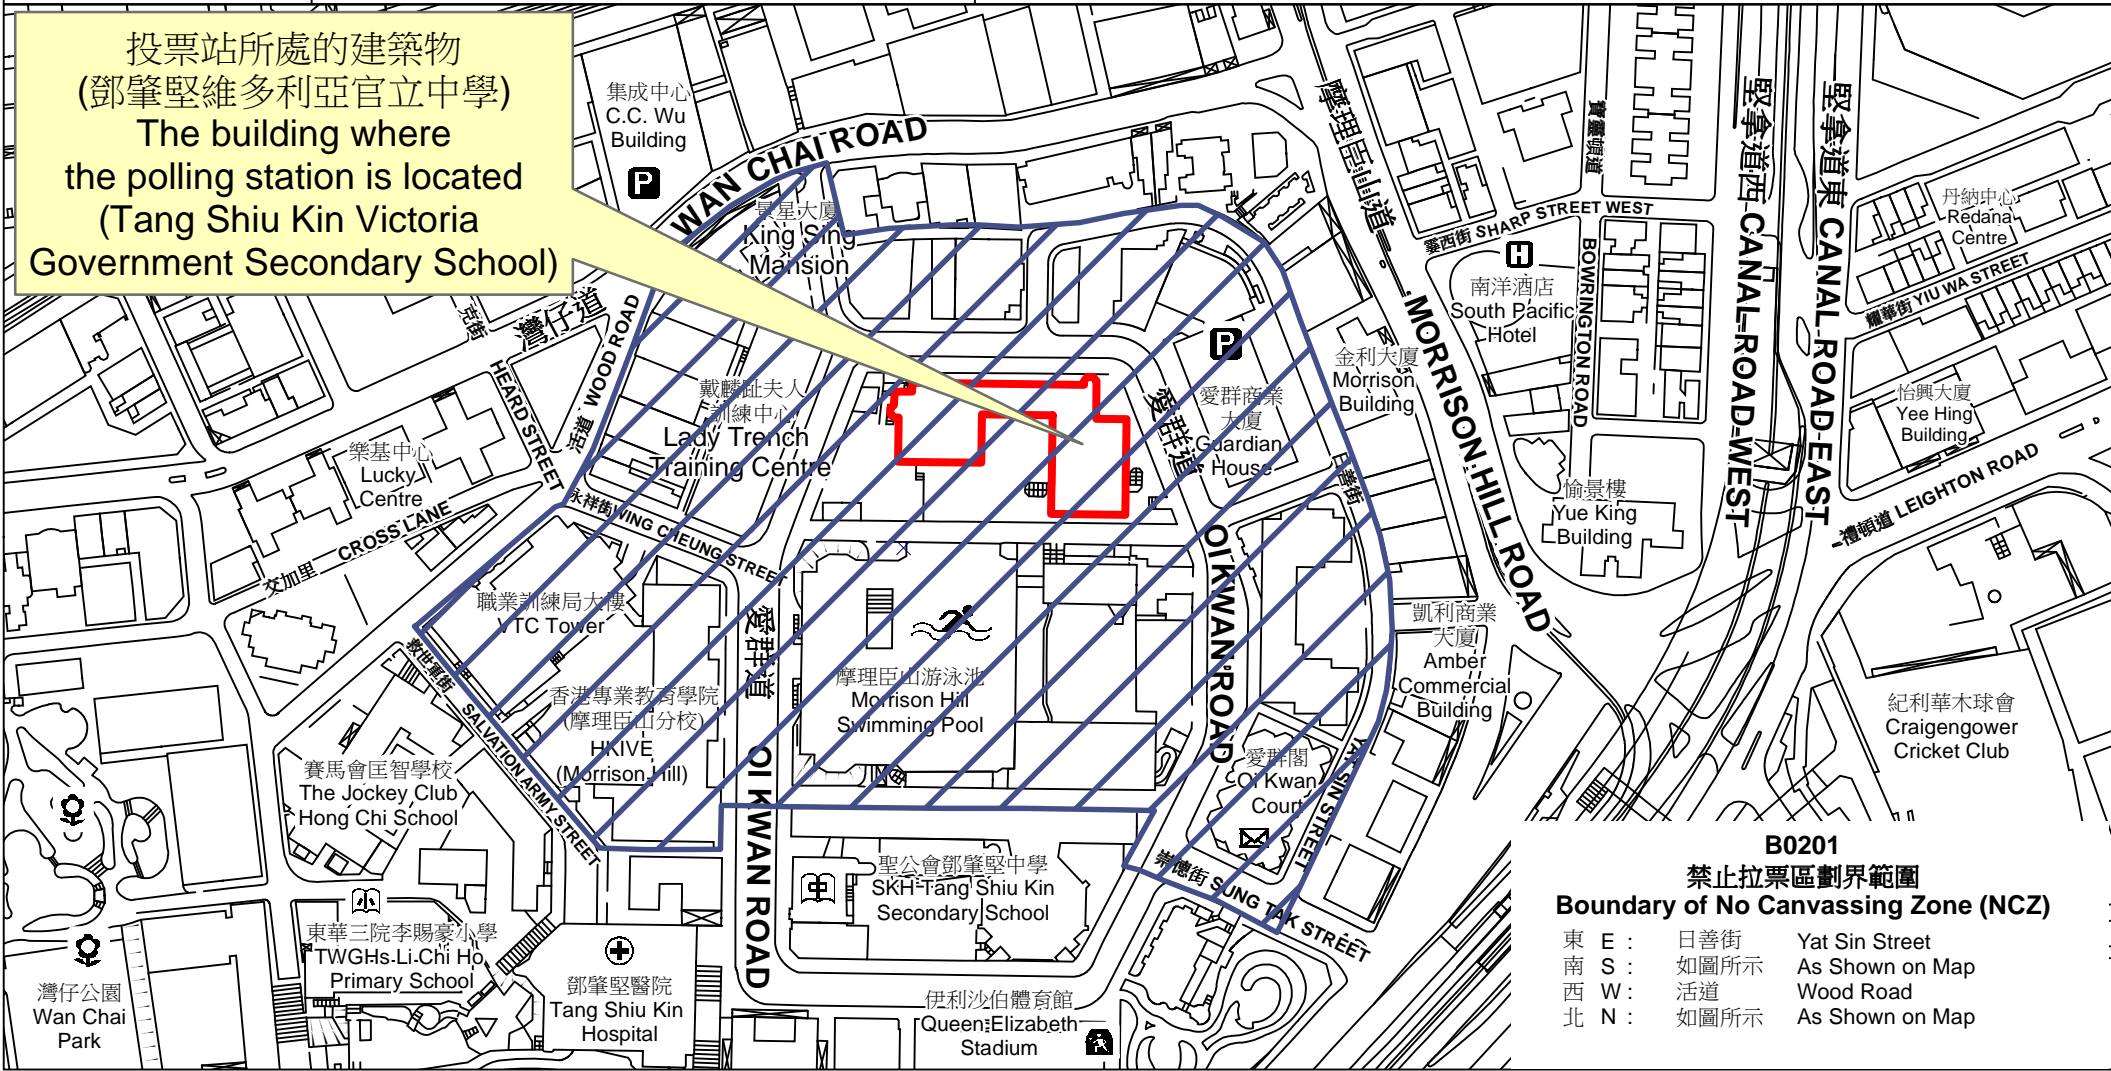

# 投票站位置圖和禁止拉票區 Polling Station - Location Plan & No Canvassing Zone

<p>投票站編號 Polling Station Code</p> <p><b>B0201</b></p>	<p>2021年立法會換屆選舉地方選區編號及名稱 Code &amp; Name of Geographical Constituency for 2021 Legislative Council General Election</p> <p><b>LC1 香港島東 HONG KONG ISLAND EAST</b></p>	<p>名稱及地址 Name &amp; Address</p> <p>鄧肇堅維多利亞官立中學 香港灣仔愛群道5號地下 <b>Tang Shiu Kin Victoria Government Secondary School</b> G/F, 5 Oi Kwan Road, Wan Chai, Hong Kong</p>
---	--	---

 禁止拉票區  
No Canvassing Zone