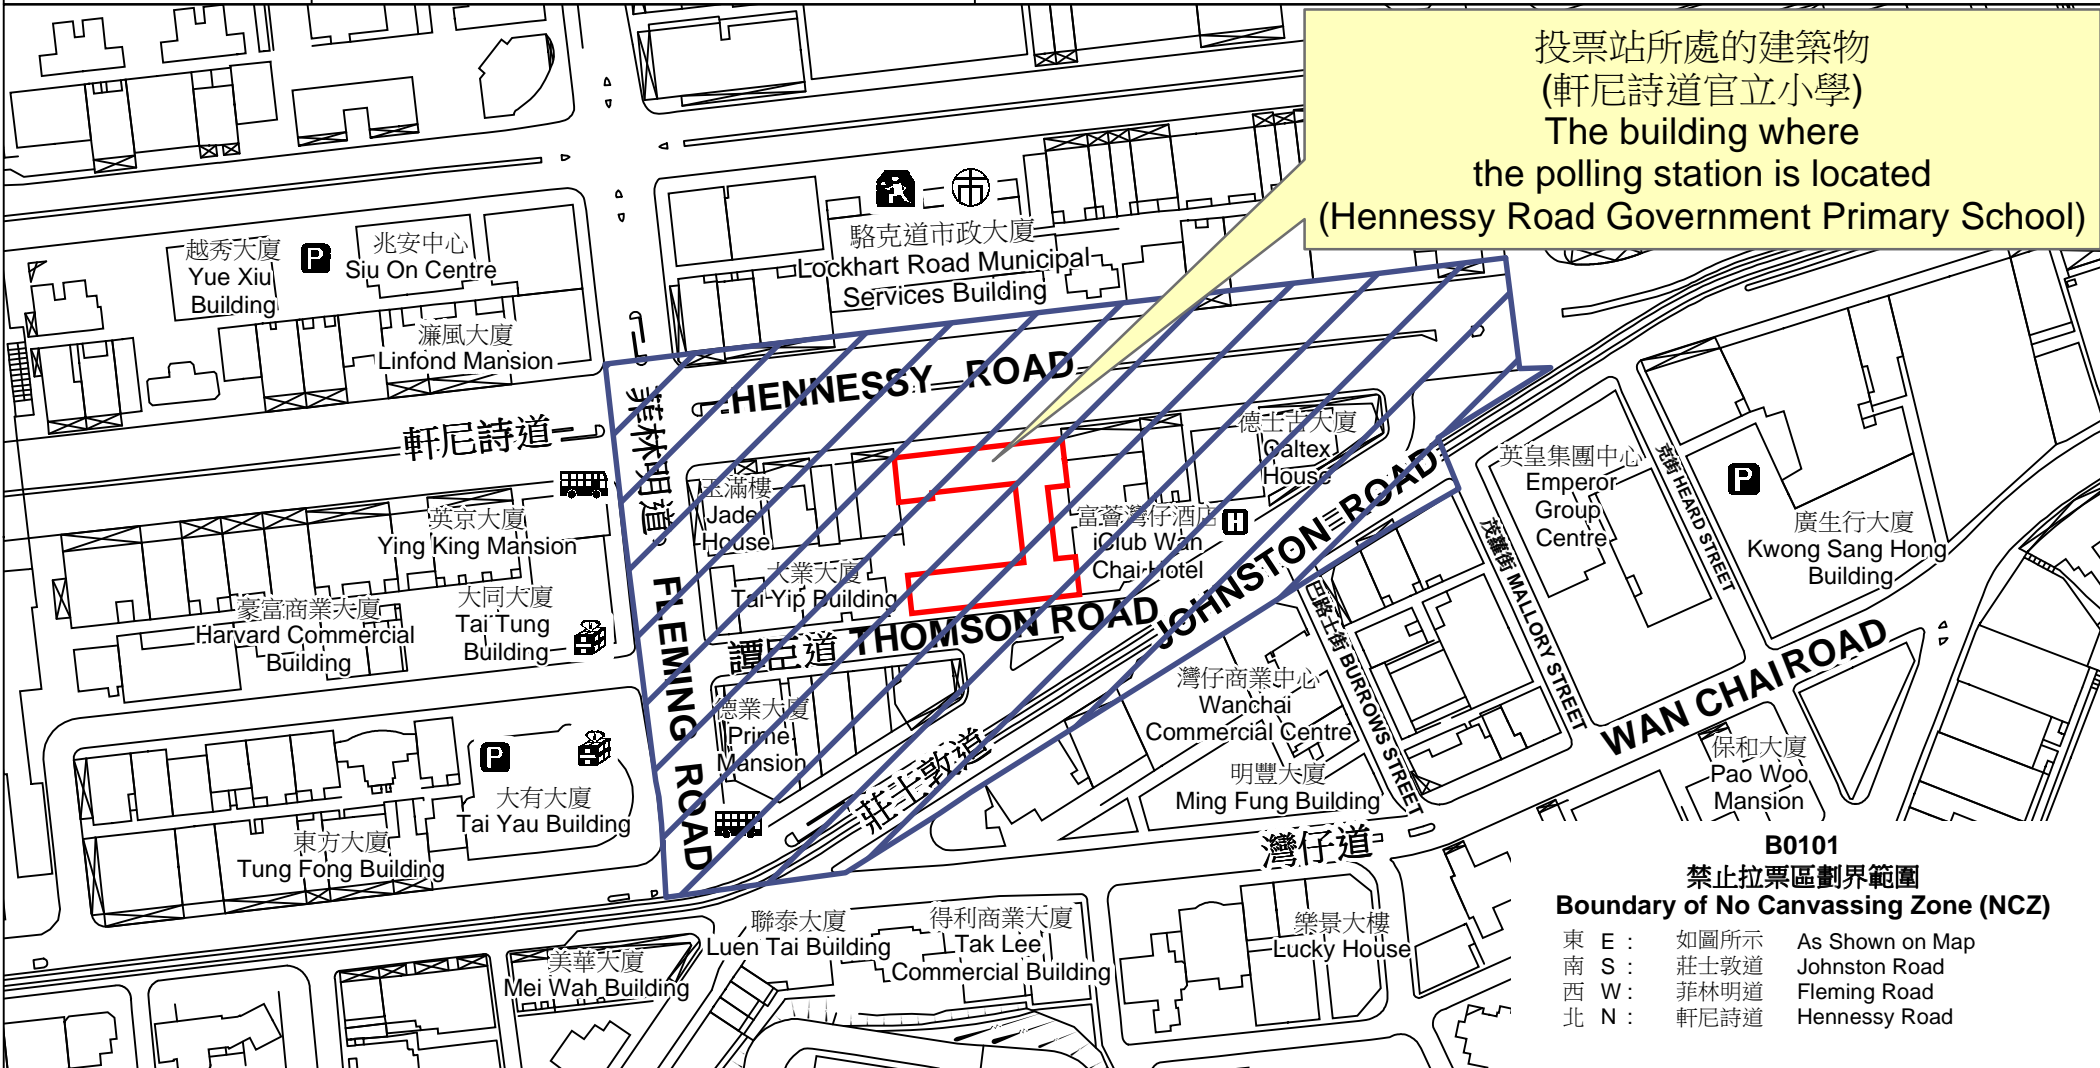

# 投票站位置圖和禁止拉票區 Polling Station - Location Plan & No Canvassing Zone

投票站編號 Polling Station Code	2021年立法會換屆選舉地方選區編號及名稱 Code & Name of Geographical Constituency for 2021 Legislative Council General Election	名稱及地址 Name & Address
<b>B0101</b>	<b>LC1</b> 香港島東 <b>HONG KONG ISLAND EAST</b>	軒尼詩道官立小學 香港灣仔譚臣道169號地下 <b>Hennessy Road Government Primary School</b> G/F, 169 Thomson Road, Wan Chai, Hong Kong

 禁止拉票區  
No Canvassing Zone