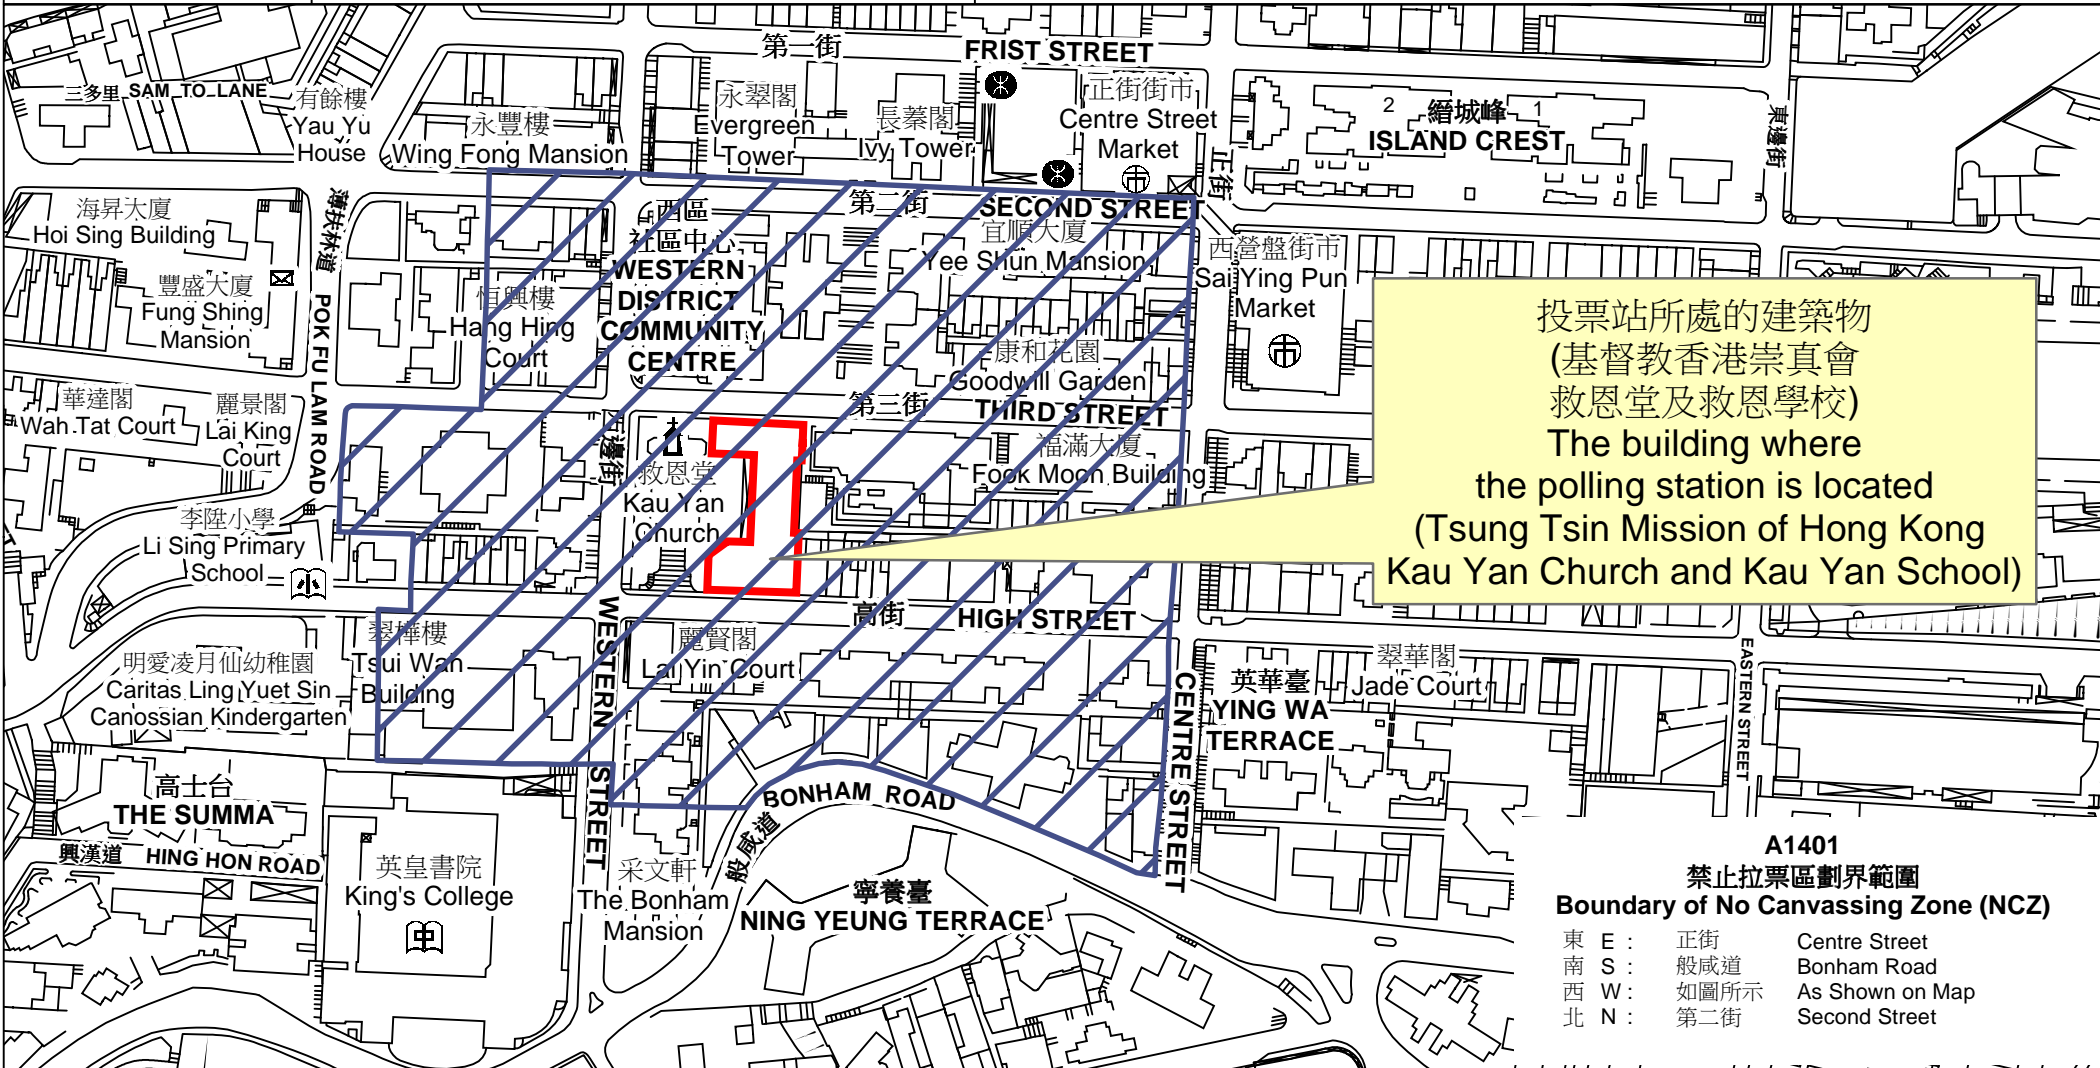

# 投票站位置圖和禁止拉票區 Polling Station - Location Plan & No Canvassing Zone

投票站編號 Polling Station Code  <b>A1401</b>	2021年立法會換屆選舉地方選區編號及名稱 Code & Name of Geographical Constituency for 2021 Legislative Council General Election  <b>LC2                      香港島西                      HONG KONG ISLAND WEST</b>	名稱及地址 Name & Address  基督教香港崇真會救恩堂及救恩學校 香港西營盤高街97號A及B地下 <b>Tsung Tsin Mission of Hong Kong Kau Yan Church and Kau Yan School                      G/F, 97A &amp; B High Street, Sai Ying Pun, Hong Kong</b>
---	---	---

投票站所處的建築物  
 (基督教香港崇真會  
 救恩堂及救恩學校)  
 The building where  
 the polling station is located  
 (Tsung Tsin Mission of Hong Kong  
 Kau Yan Church and Kau Yan School)

**A1401  
 禁止拉票區劃界範圍  
 Boundary of No Canvassing Zone (NCZ)**

東 E :	正街	Centre Street
南 S :	般咸道	Bonham Road
西 W :	如圖所示	As Shown on Map
北 N :	第二街	Second Street

 禁止拉票區  
 No Canvassing Zone