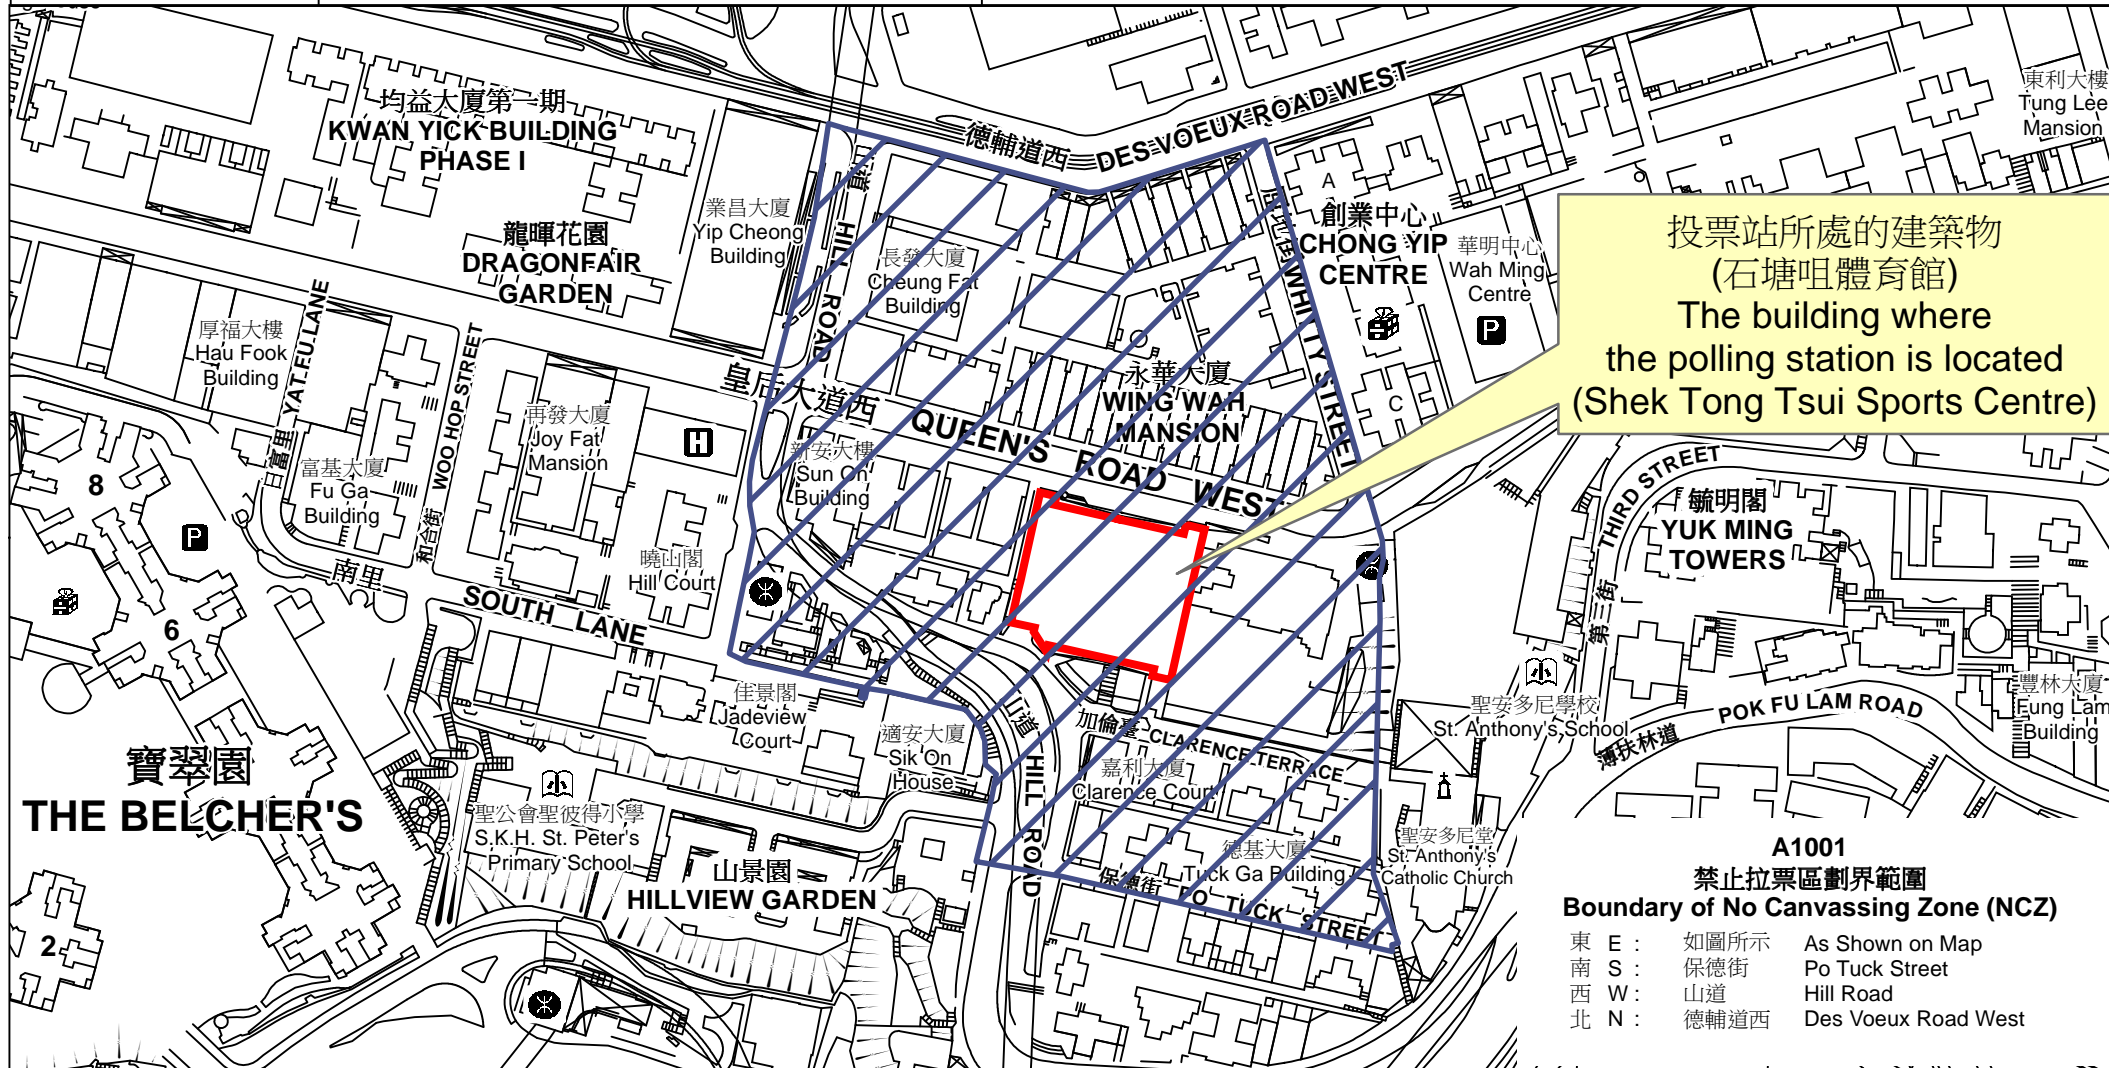

投票站位置圖和禁止拉票區 Polling Station - Location Plan & No Canvassing Zone

投票站編號 Polling Station Code	2021年立法會換屆選舉地方選區編號及名稱 Code & Name of Geographical Constituency for 2021 Legislative Council General Election	名稱及地址 Name & Address
A1001	<p align="center">LC2 香港島西 HONG KONG ISLAND WEST</p>	<p>石塘咀體育館 香港皇后大道西470號石塘咀市政大廈5樓 Shek Tong Tsui Sports Centre 5/F, Shek Tong Tsui Municipal Services Building, 470 Queen's Road West, Hong Kong</p>

投票站所處的建築物
(石塘咀體育館)
The building where
the polling station is located
(Shek Tong Tsui Sports Centre)

A1001
禁止拉票區劃界範圍
Boundary of No Canvassing Zone (NCZ)

東 E :	如圖所示	As Shown on Map
南 S :	保德街	Po Tuck Street
西 W :	山道	Hill Road
北 N :	德輔道西	Des Voeux Road West

 禁止拉票區
No Canvassing Zone