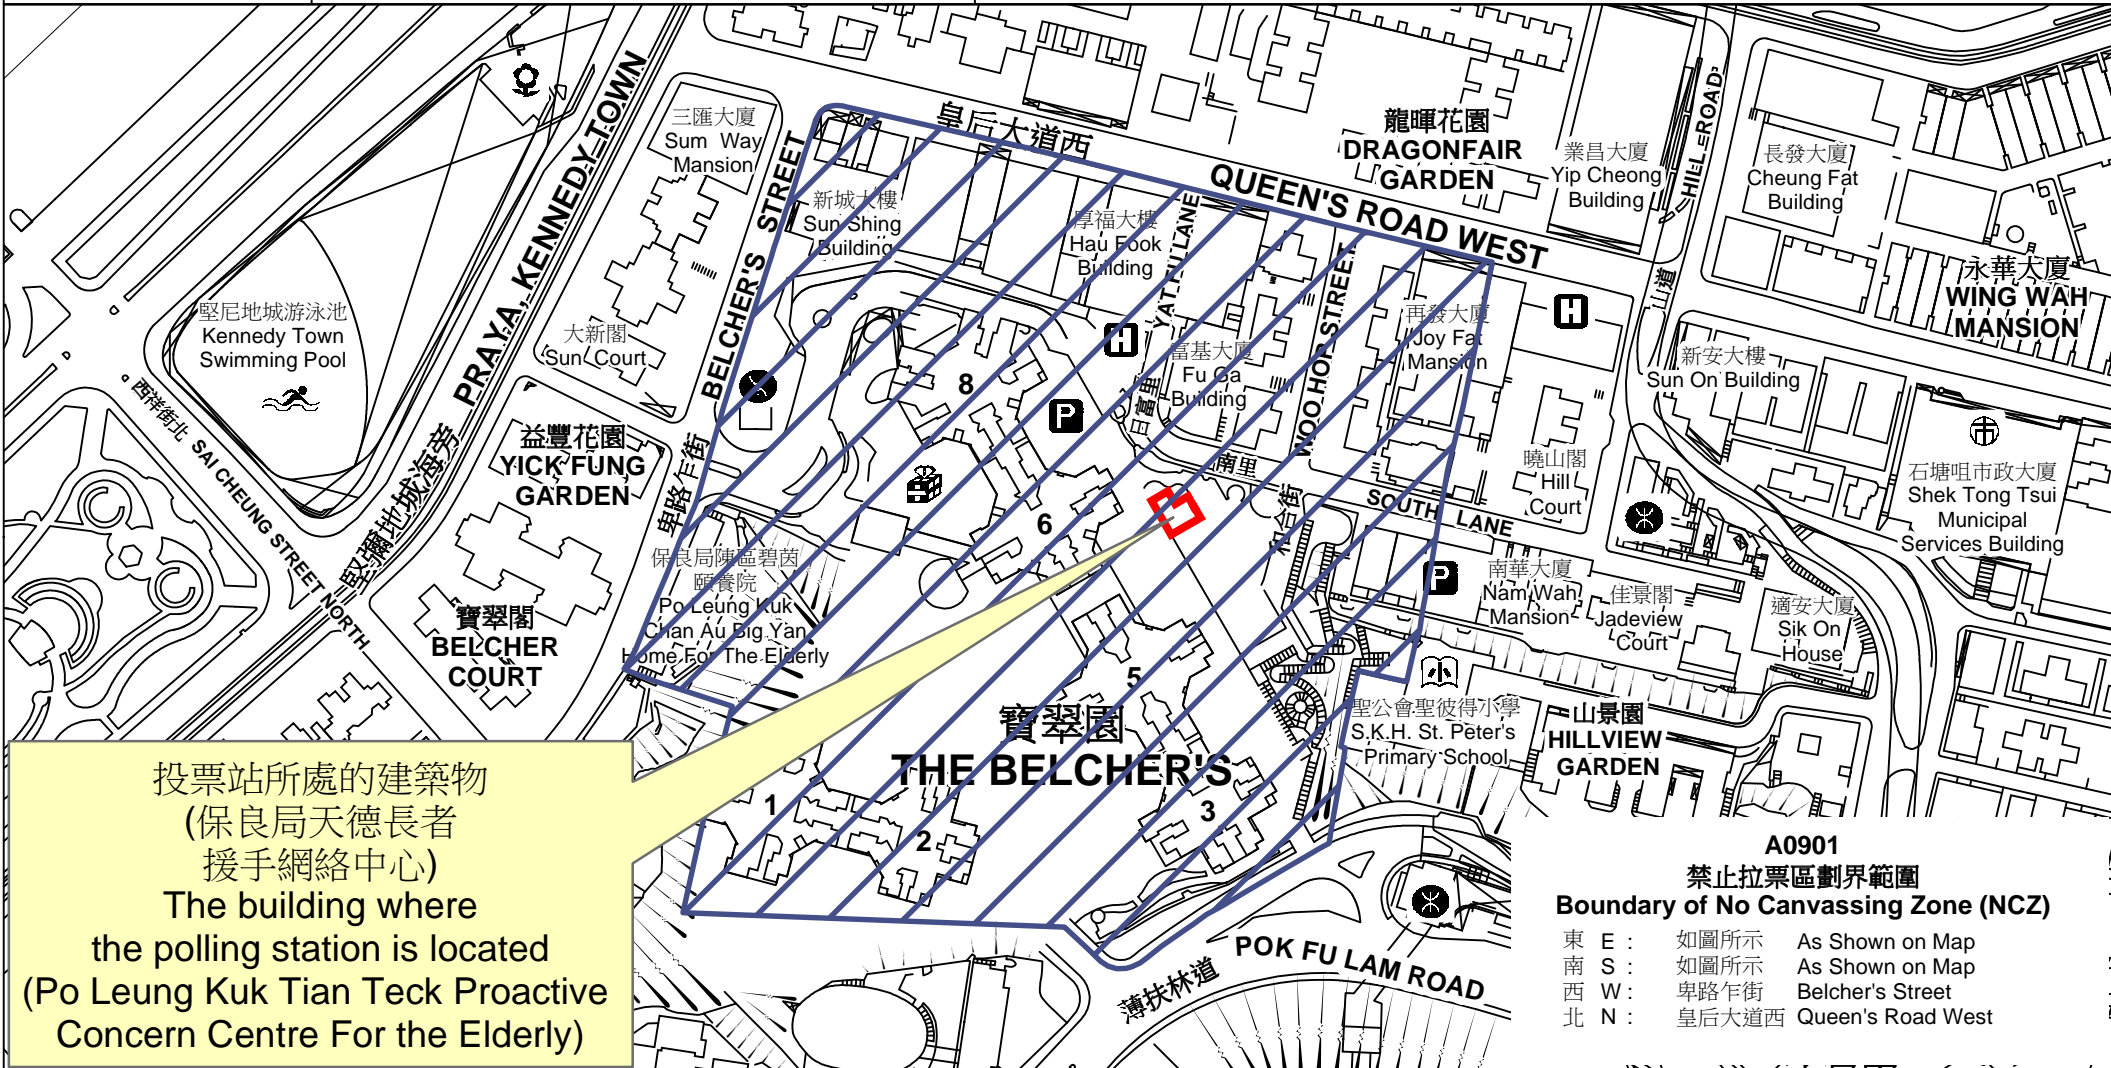

投票站位置圖和禁止拉票區 Polling Station - Location Plan & No Canvassing Zone

投票站編號 Polling Station Code	2021年立法會換屆選舉地方選區編號及名稱 Code & Name of Geographical Constituency for 2021 Legislative Council General Election	名稱及地址 Name & Address
A0901	<p>LC2 香港島西 HONG KONG ISLAND WEST</p>	<p>保良局天德長者援手網絡中心 香港西環卑路乍街8號西寶城1樓平台 Po Leung Kuk Tian Teck Proactive Concern Centre For the Elderly Podium Level 1, The Westwood, 8 Belcher's Street, Western, Hong Kong</p>

投票站所處的建築物
(保良局天德長者
援手網絡中心)
The building where
the polling station is located
(Po Leung Kuk Tian Teck Proactive
Concern Centre For the Elderly)

A0901
禁止拉票區劃界範圍
Boundary of No Canvassing Zone (NCZ)

東 E :	如圖所示	As Shown on Map
南 S :	如圖所示	As Shown on Map
西 W :	卑路乍街	Belcher's Street
北 N :	皇后大道西	Queen's Road West

 禁止拉票區
No Canvassing Zone