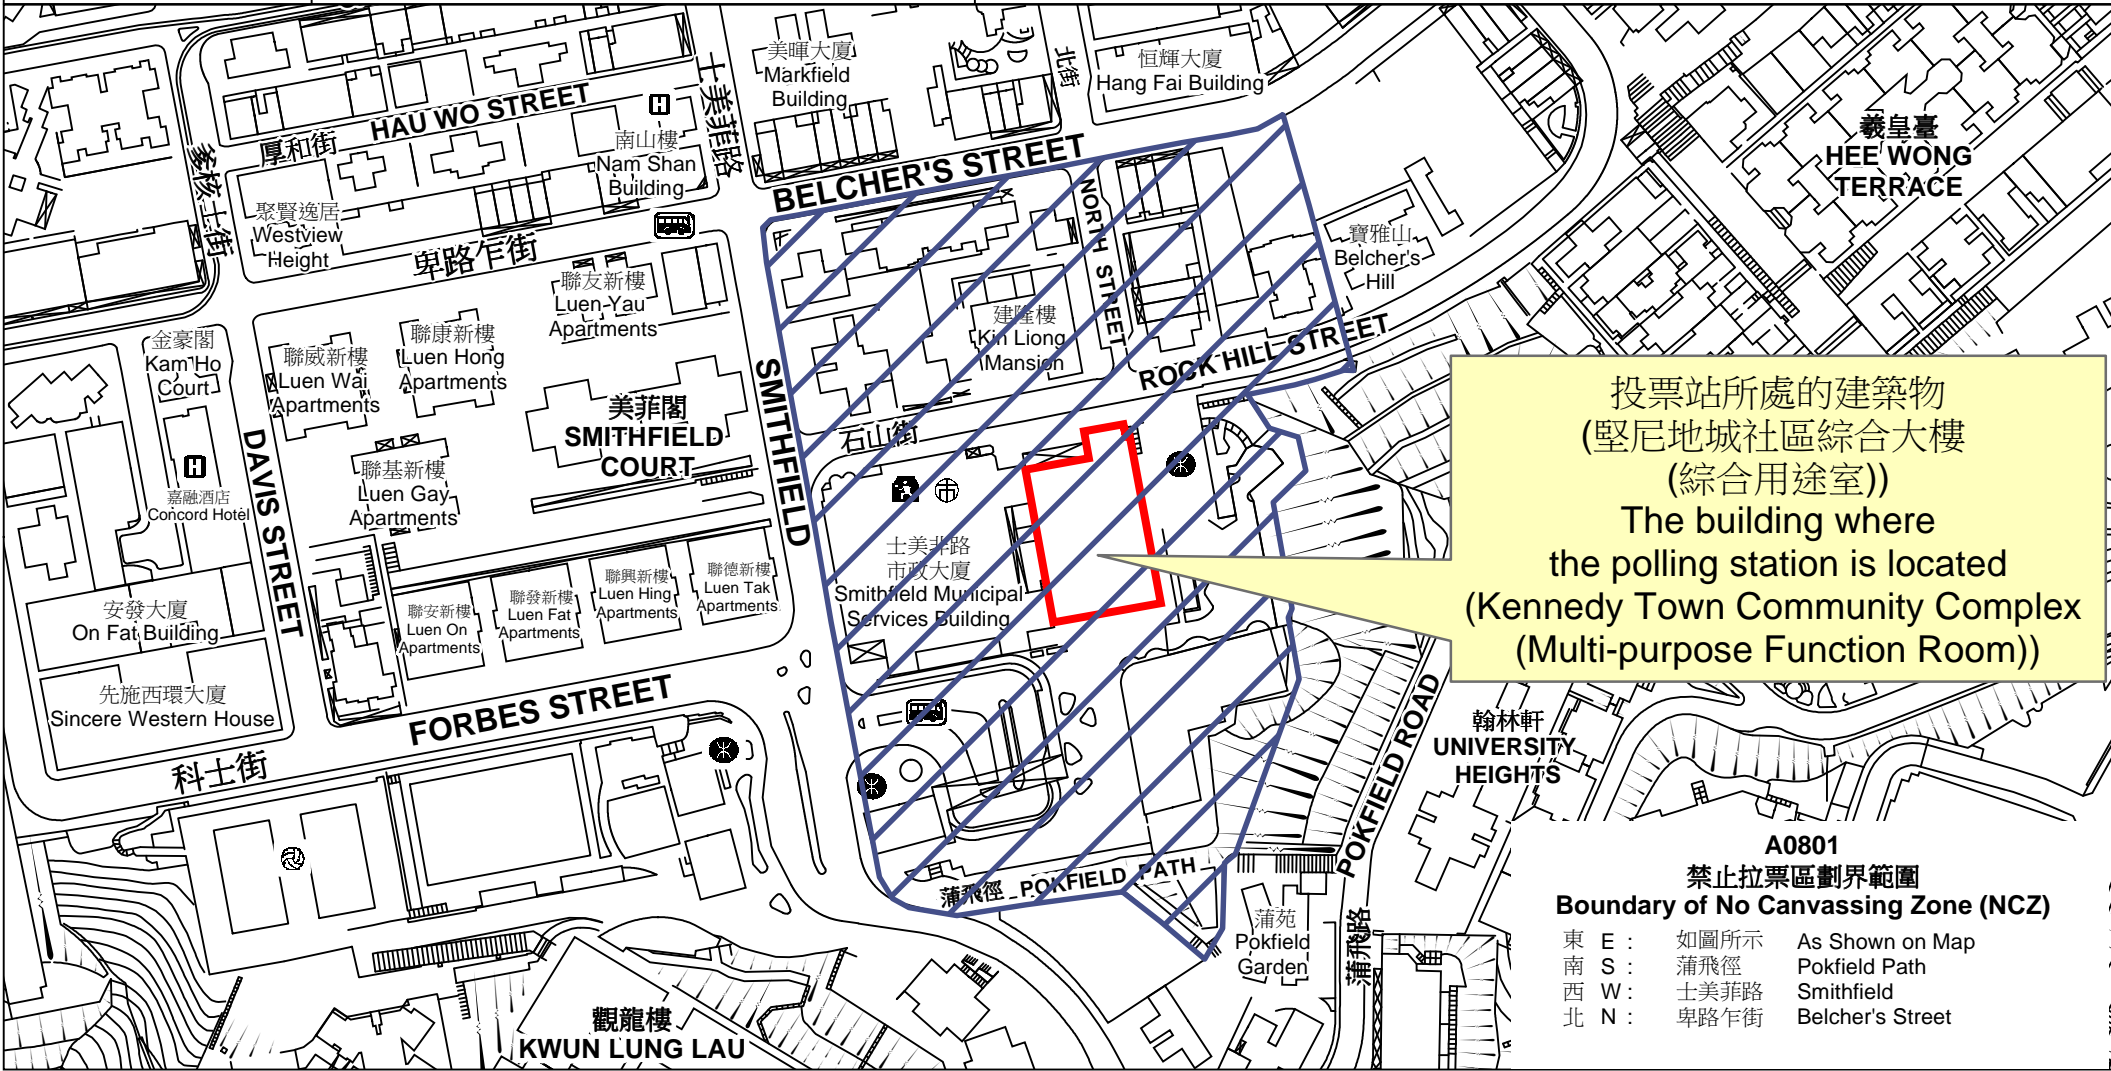

# 投票站位置圖和禁止拉票區 Polling Station - Location Plan & No Canvassing Zone

投票站編號 Polling Station Code	2021年立法會換屆選舉地方選區編號及名稱 Code & Name of Geographical Constituency for 2021 Legislative Council General Election	名稱及地址 Name & Address
<b>A0801</b>	<b>LC2</b> 香港島西 <b>HONG KONG ISLAND WEST</b>	堅尼地城社區綜合大樓 (綜合用途室) 香港堅尼地城石山街12號堅尼地城社區綜合大樓2樓 <b>Kennedy Town Community Complex (Multi-purpose Function Room)</b> 2/F, Kennedy Town Community Complex, 12 Rock Hill Street, Kennedy Town, Hong Kong

投票站所處的建築物  
(堅尼地城社區綜合大樓  
(綜合用途室))  
The building where  
the polling station is located  
(Kennedy Town Community Complex  
(Multi-purpose Function Room))

**A0801**  
**禁止拉票區劃界範圍**  
**Boundary of No Canvassing Zone (NCZ)**

東 E :	如圖所示	As Shown on Map
南 S :	蒲飛徑	Pokfield Path
西 W :	士美菲路	Smithfield
北 N :	卑路乍街	Belcher's Street

 禁止拉票區  
No Canvassing Zone