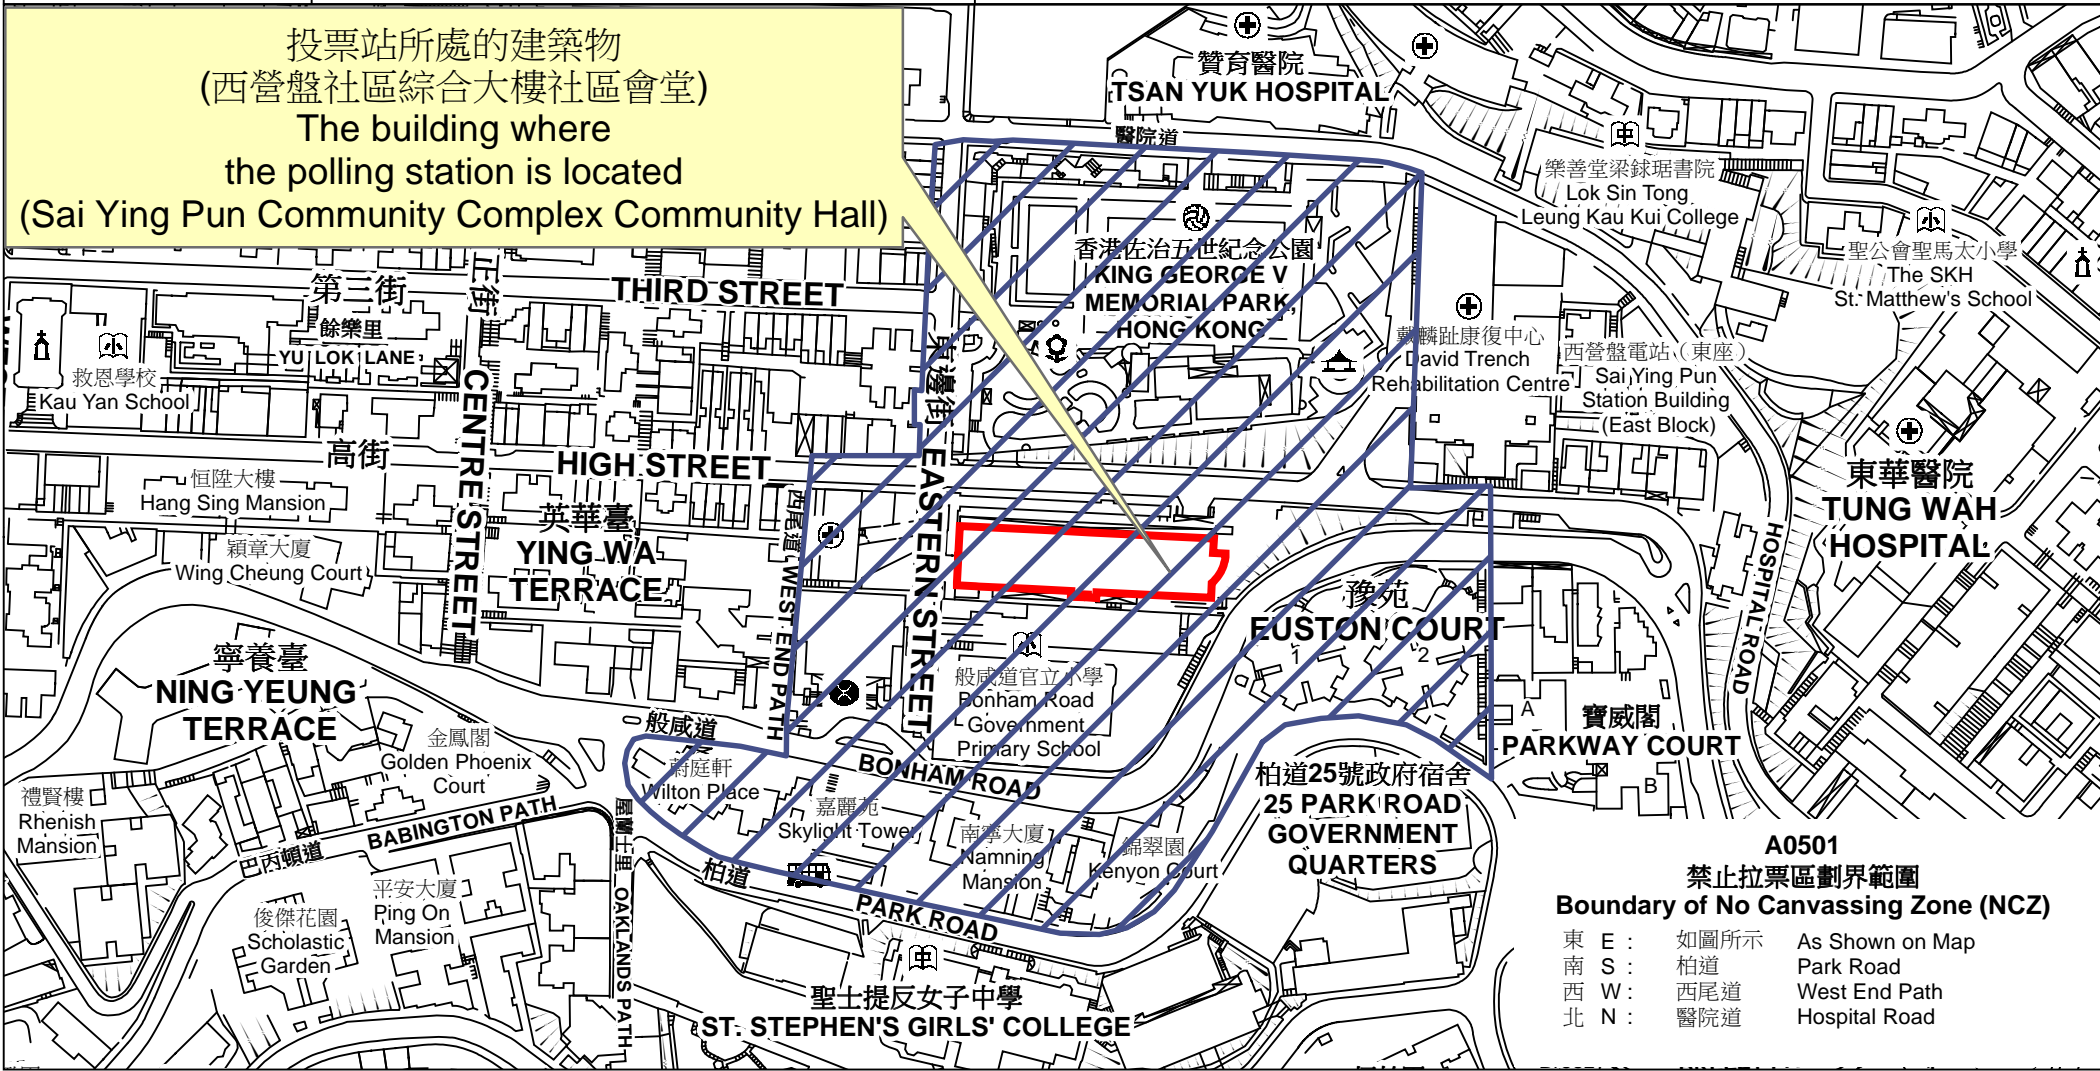

投票站位置圖和禁止拉票區 Polling Station - Location Plan & No Canvassing Zone

投票站編號 Polling Station Code	2021年立法會換屆選舉地方選區編號及名稱 Code & Name of Geographical Constituency for 2021 Legislative Council General Election	名稱及地址 Name & Address
A0501	LC2 香港島西 HONG KONG ISLAND WEST	西營盤社區綜合大樓社區會堂 香港西營盤高街2號西營盤社區綜合大樓3樓 Sai Ying Pun Community Complex Community Hall 3/F, Sai Ying Pun Community Complex, 2 High Street, Sai Ying Pun, Hong Kong

 禁止拉票區
No Canvassing Zone