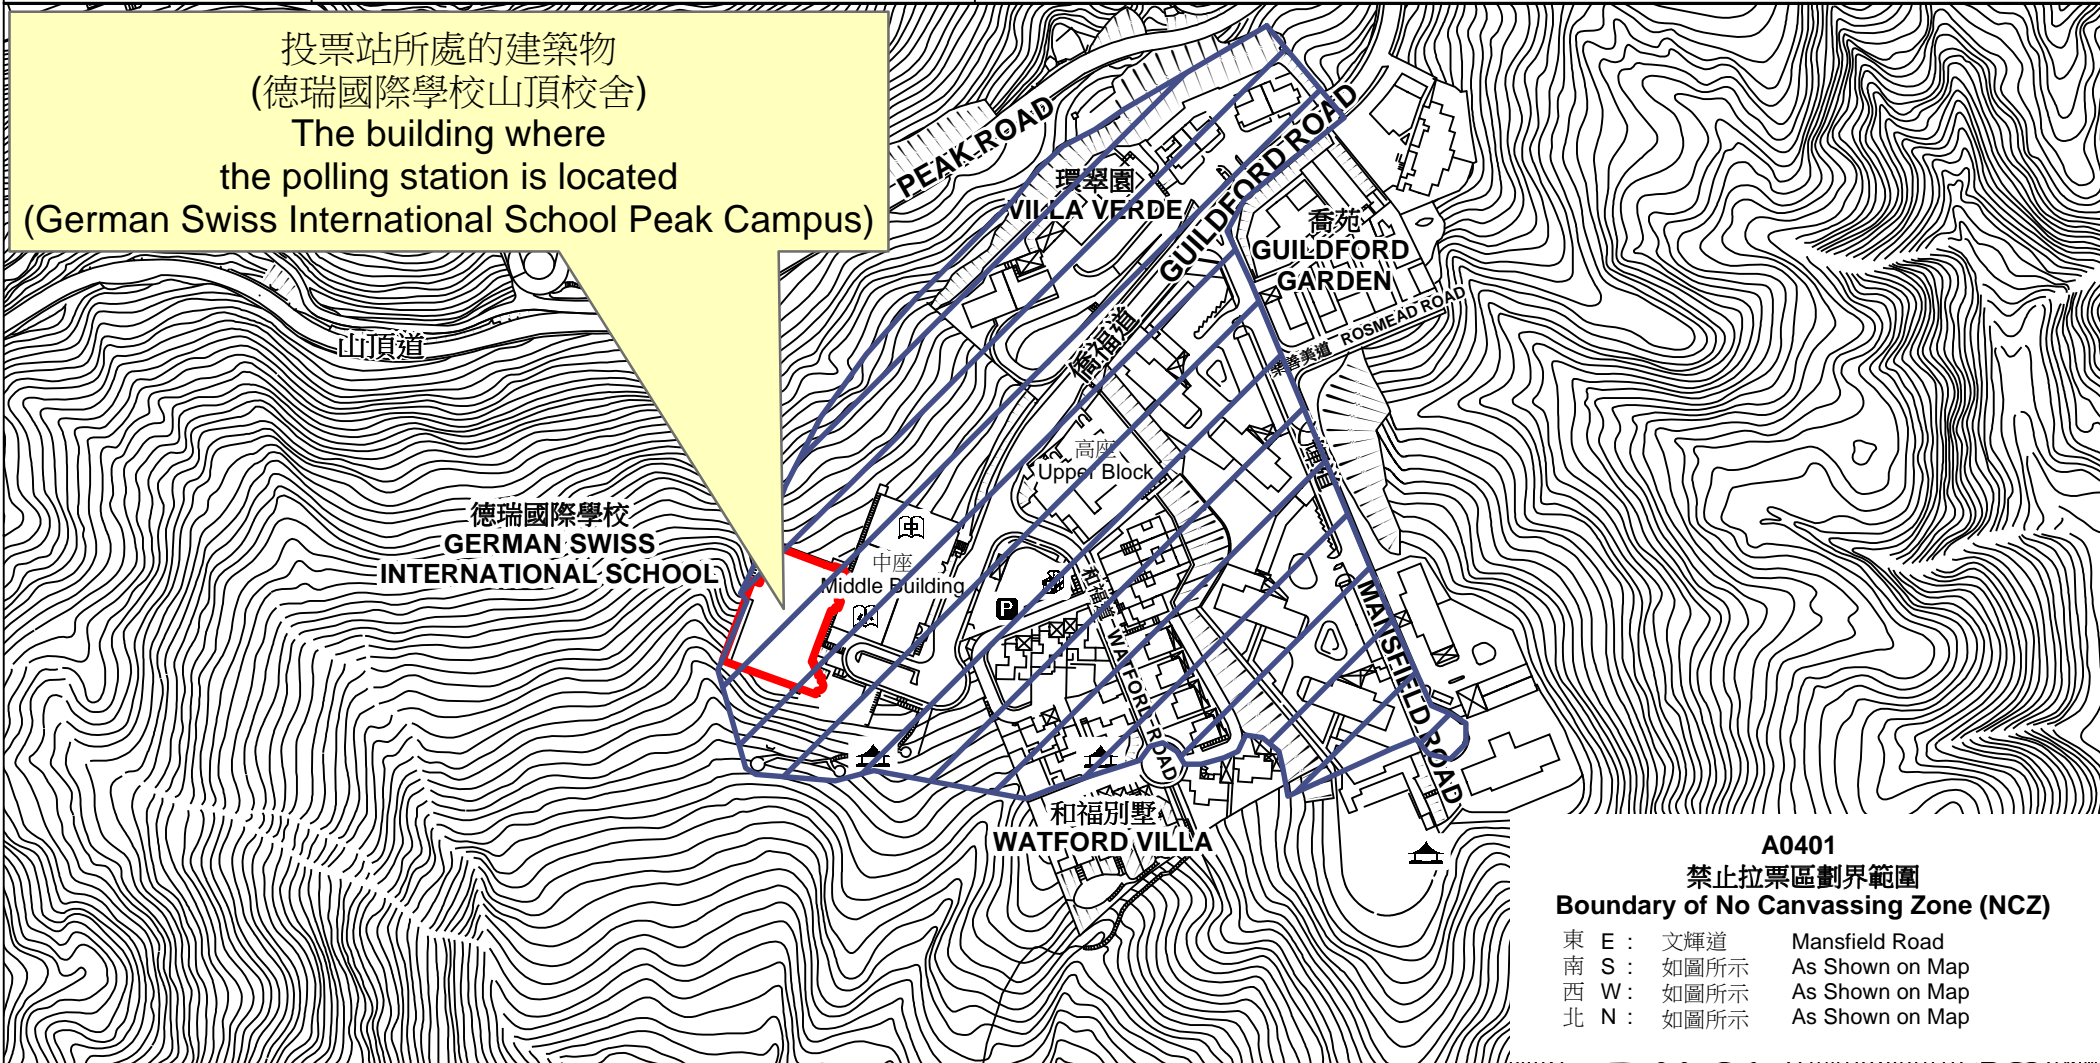

投票站位置圖和禁止拉票區 Polling Station - Location Plan & No Canvassing Zone

<p>投票站編號 Polling Station Code</p> <p><b>A0401</b></p>	<p>2021年立法會換屆選舉地方選區編號及名稱 Code &amp; Name of Geographical Constituency for 2021 Legislative Council General Election</p> <p><b>LC2 香港島西 HONG KONG ISLAND WEST</b></p>	<p>名稱及地址 Name &amp; Address</p> <p>德瑞國際學校山頂校舍 香港山頂僑福道22號德瑞國際學校山頂校舍低座地庫 <b>German Swiss International School Peak Campus Basement, Lower Building, German Swiss International School Peak Campus, 22 Guildford Road, The Peak, Hong Kong</b></p>
---	--	---

 禁止拉票區  
No Canvassing Zone