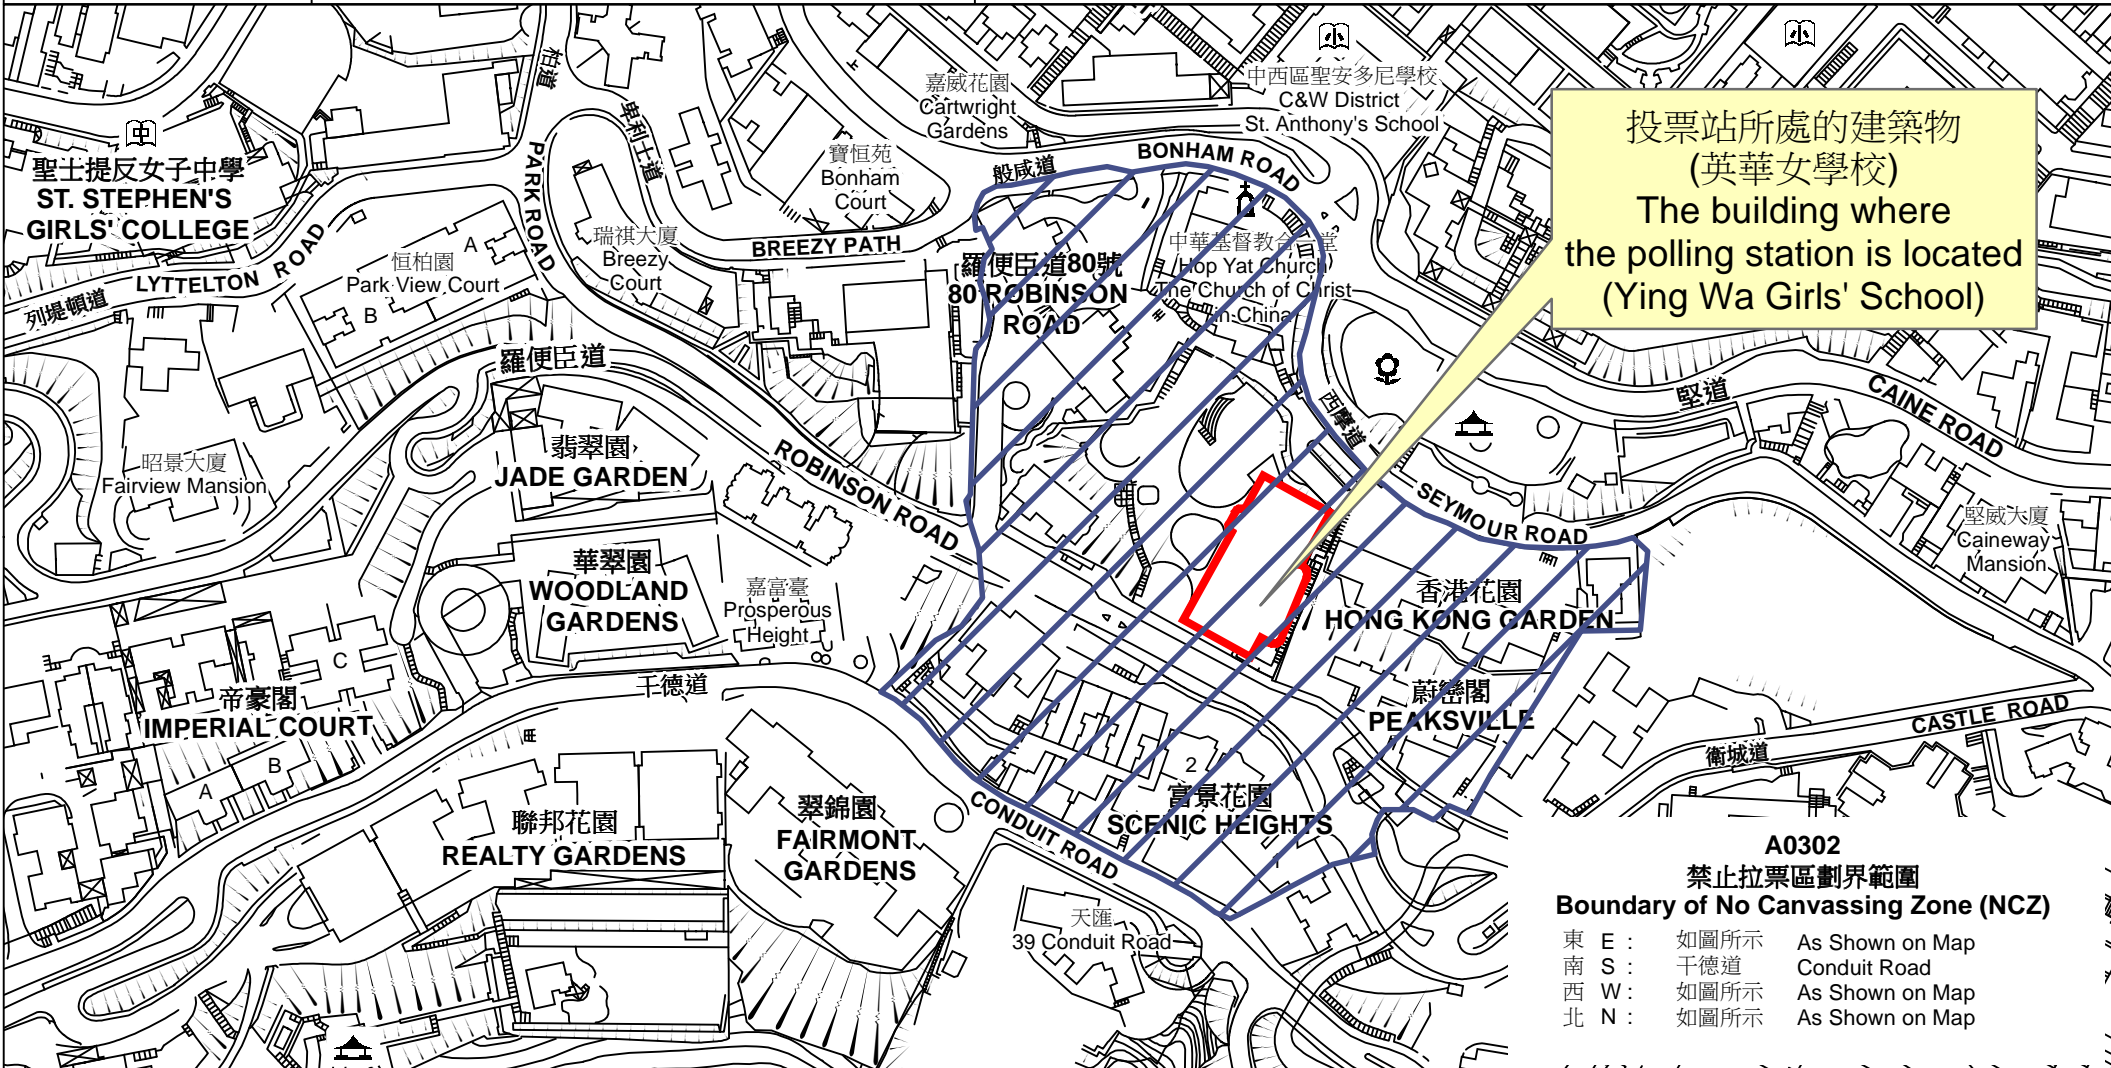

投票站位置圖和禁止拉票區 Polling Station - Location Plan & No Canvassing Zone

投票站編號 Polling Station Code	2021年立法會換屆選舉地方選區編號及名稱 Code & Name of Geographical Constituency for 2021 Legislative Council General Election	名稱及地址 Name & Address
<b>A0302</b>	<b>LC2</b> 香港島西 <b>HONG KONG ISLAND WEST</b>	英華女學校 香港中環羅便臣道76號6樓 Ying Wa Girls' School 6/F, 76 Robinson Road, Central, Hong Kong

投票站所處的建築物  
(英華女學校)  
The building where  
the polling station is located  
(Ying Wa Girls' School)

**A0302**  
**禁止拉票區劃界範圍**  
**Boundary of No Canvassing Zone (NCZ)**

東 E :	如圖所示	As Shown on Map
南 S :	干德道	Conduit Road
西 W :	如圖所示	As Shown on Map
北 N :	如圖所示	As Shown on Map

 禁止拉票區  
No Canvassing Zone