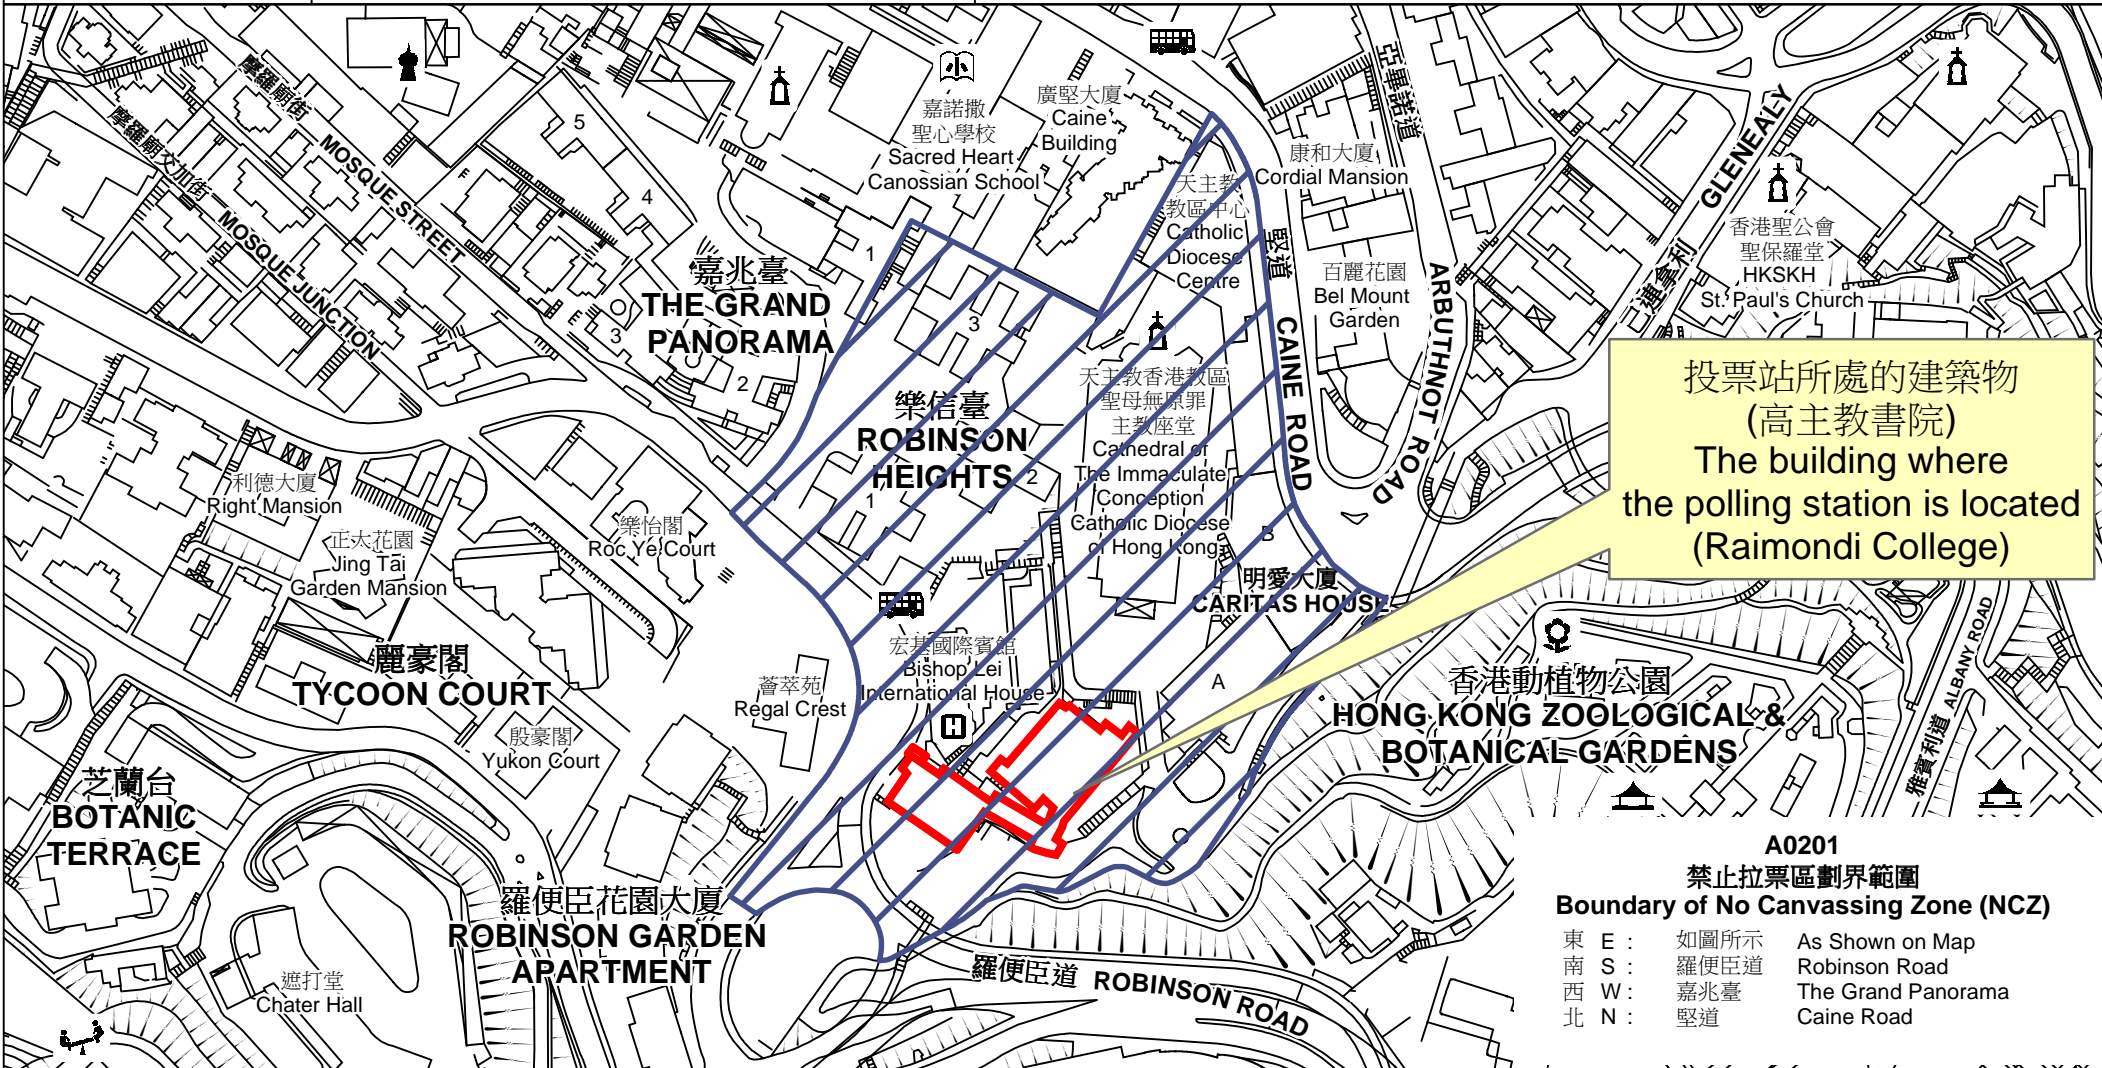

投票站位置圖和禁止拉票區 Polling Station - Location Plan & No Canvassing Zone

投票站編號 Polling Station Code	2021年立法會換屆選舉地方選區編號及名稱 Code & Name of Geographical Constituency for 2021 Legislative Council General Election	名稱及地址 Name & Address
A0201	LC2 香港島西 HONG KONG ISLAND WEST	高主教書院 香港半山羅便臣道2號A座8樓 Raimondi College 8/F, Block A, 2 Robinson Road, Mid-Levels, Hong Kong

投票站所處的建築物
(高主教書院)
The building where
the polling station is located
(Raimondi College)

 禁止拉票區
No Canvassing Zone