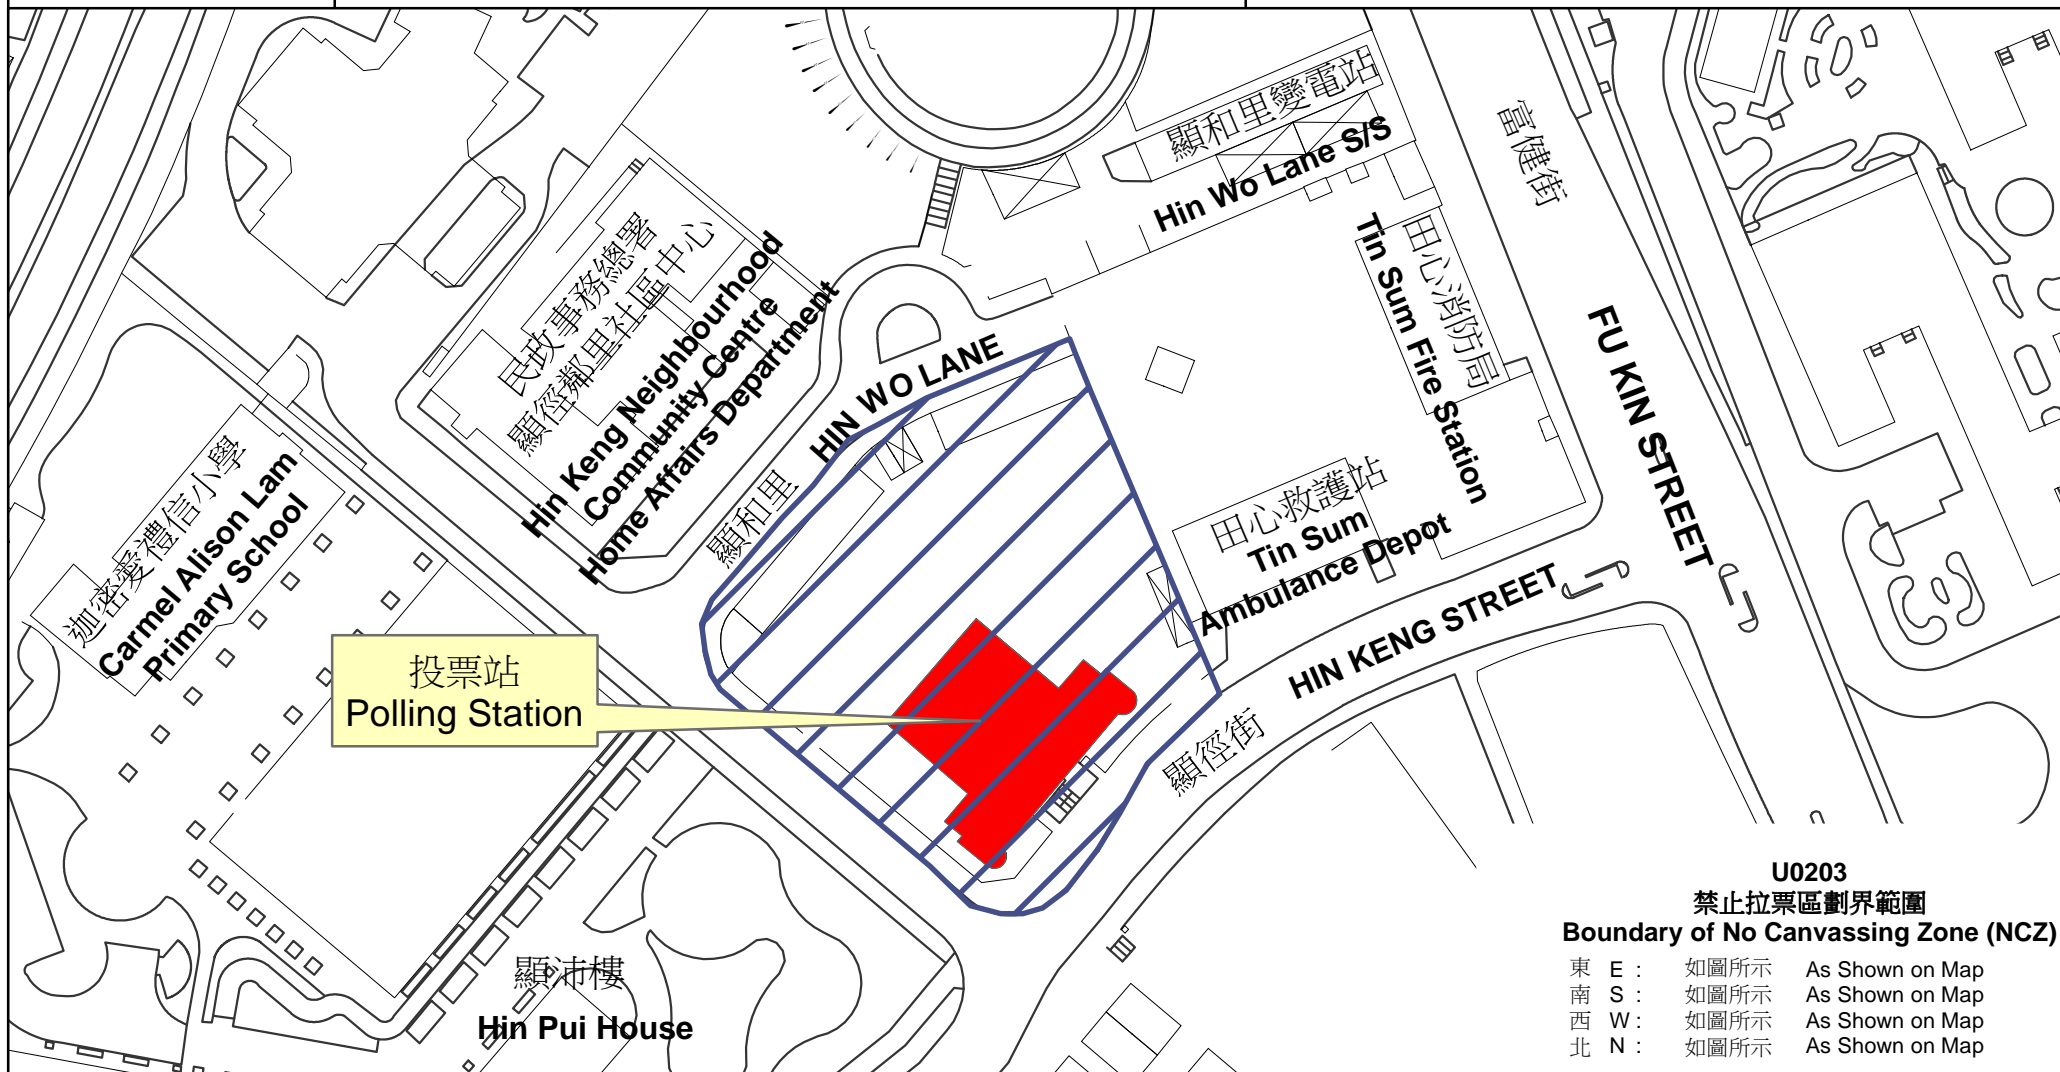

專用投票站位置圖和禁止拉票區

Dedicated Polling Station - Location Map & No Canvassing Zone

<p>專用投票站編號 Dedicated Polling Station Code</p>	<p>選舉名稱 Name of Election</p>	<p>名稱及地址 Name & Address</p>
<p>U0203</p>	<p>2018 年立法會九龍西地方選區補選 2018 Legislative Council Kowloon West Geographical Constituency By-election</p>	<p>田心警署 新界沙田顯徑街2號 Tin Sum Police Station 2 Hin Keng Street, Sha Tin, New Territories</p>

U0203
禁止拉票區劃界範圍
Boundary of No Canvassing Zone (NCZ)

- | | | |
|-------|------|-----------------|
| 東 E : | 如圖所示 | As Shown on Map |
| 南 S : | 如圖所示 | As Shown on Map |
| 西 W : | 如圖所示 | As Shown on Map |
| 北 N : | 如圖所示 | As Shown on Map |

 禁止拉票區
No Canvassing Zone