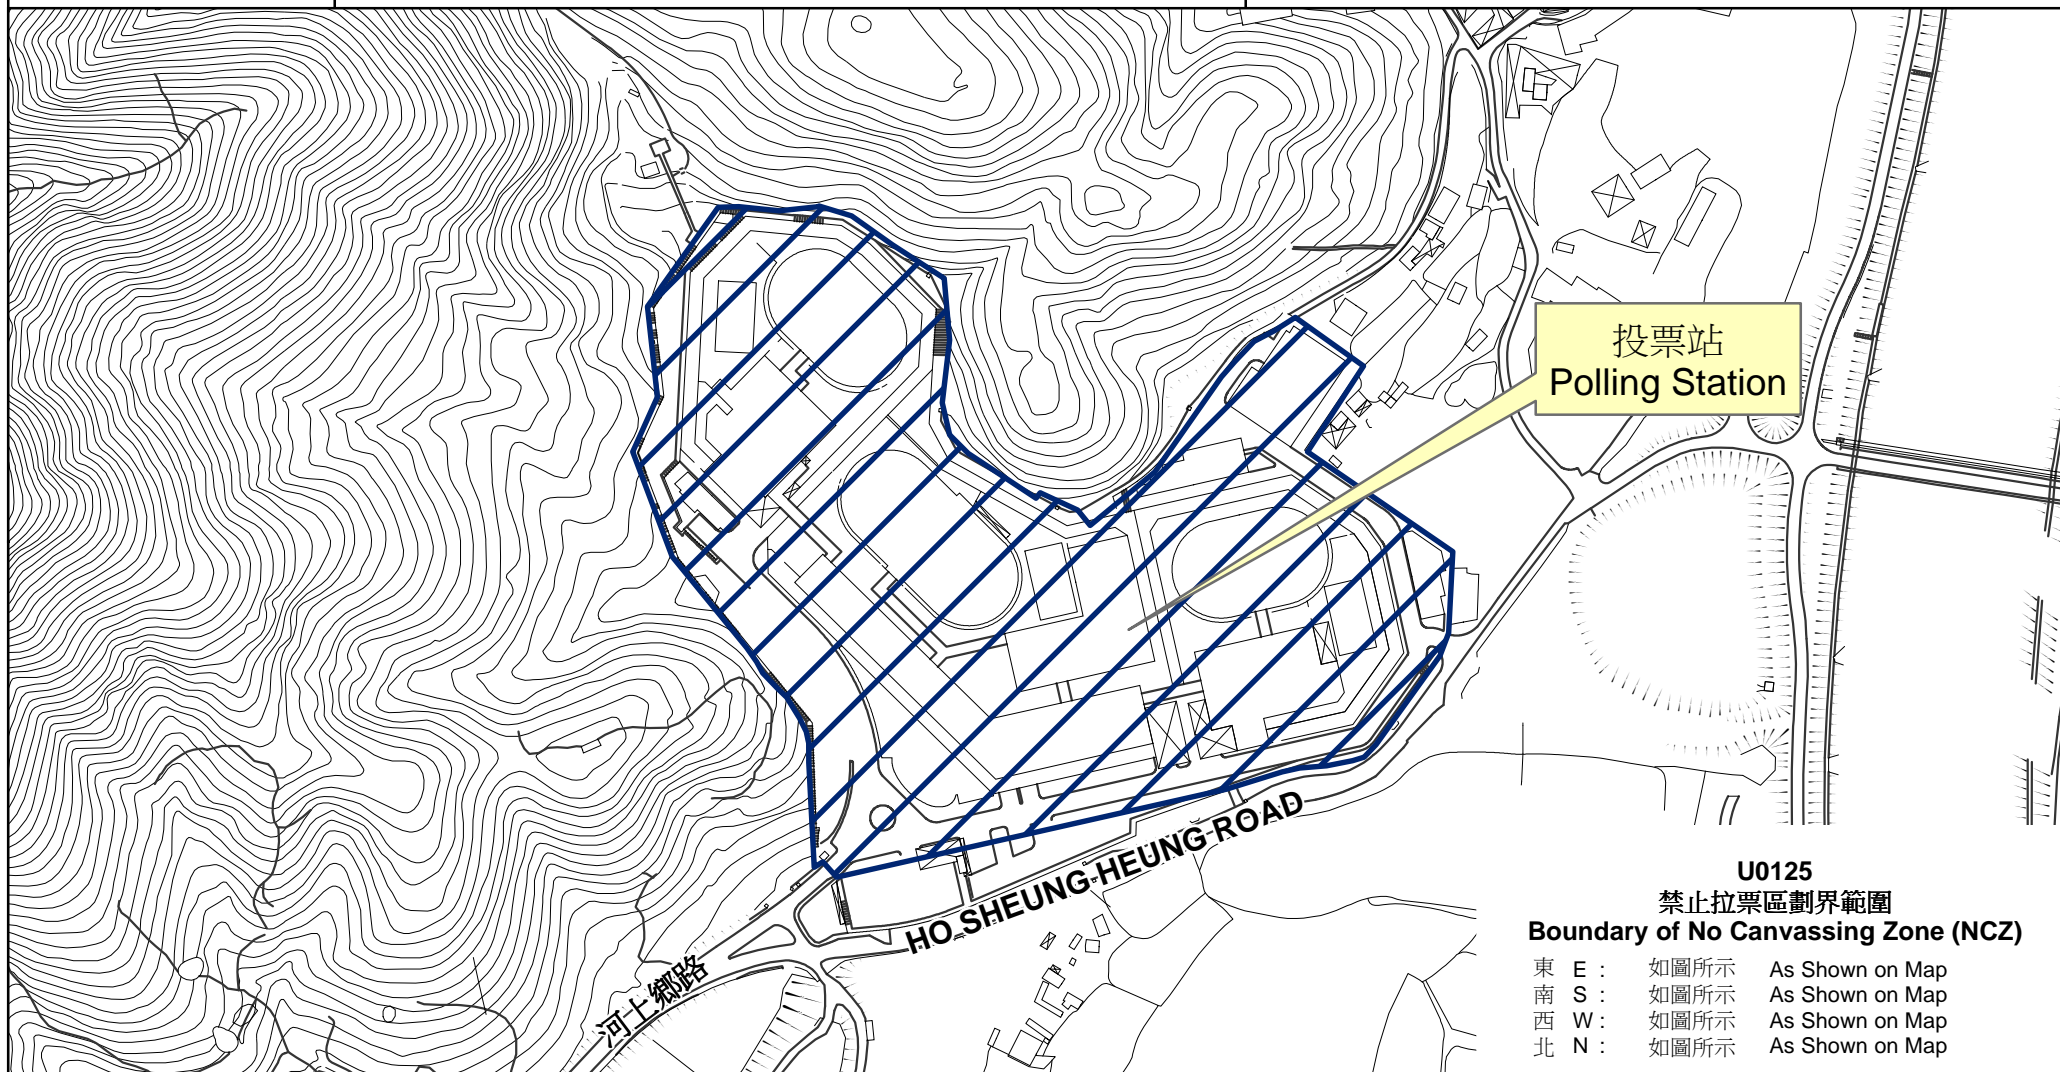

專用投票站位置圖和禁止拉票區

Dedicated Polling Station - Location Map & No Canvassing Zone

<p>專用投票站編號 Dedicated Polling Station Code</p>	<p>選舉名稱 Name of Election</p>	<p>名稱及地址 Name & Address</p>
<p>U0125</p>	<p>2018 年立法會九龍西地方選區補選 2018 Legislative Council Kowloon West Geographical Constituency By-election</p>	<p>羅湖懲教所 新界上水河上鄉路163號 Lo Wu Correctional Institution 163 Ho Sheung Heung Road, Sheung Shui, New Territories</p>

U0125
禁止拉票區劃界範圍
Boundary of No Canvassing Zone (NCZ)

- | | | | |
|---|-----|------|-----------------|
| 東 | E : | 如圖所示 | As Shown on Map |
| 南 | S : | 如圖所示 | As Shown on Map |
| 西 | W : | 如圖所示 | As Shown on Map |
| 北 | N : | 如圖所示 | As Shown on Map |

 禁止拉票區
No Canvassing Zone