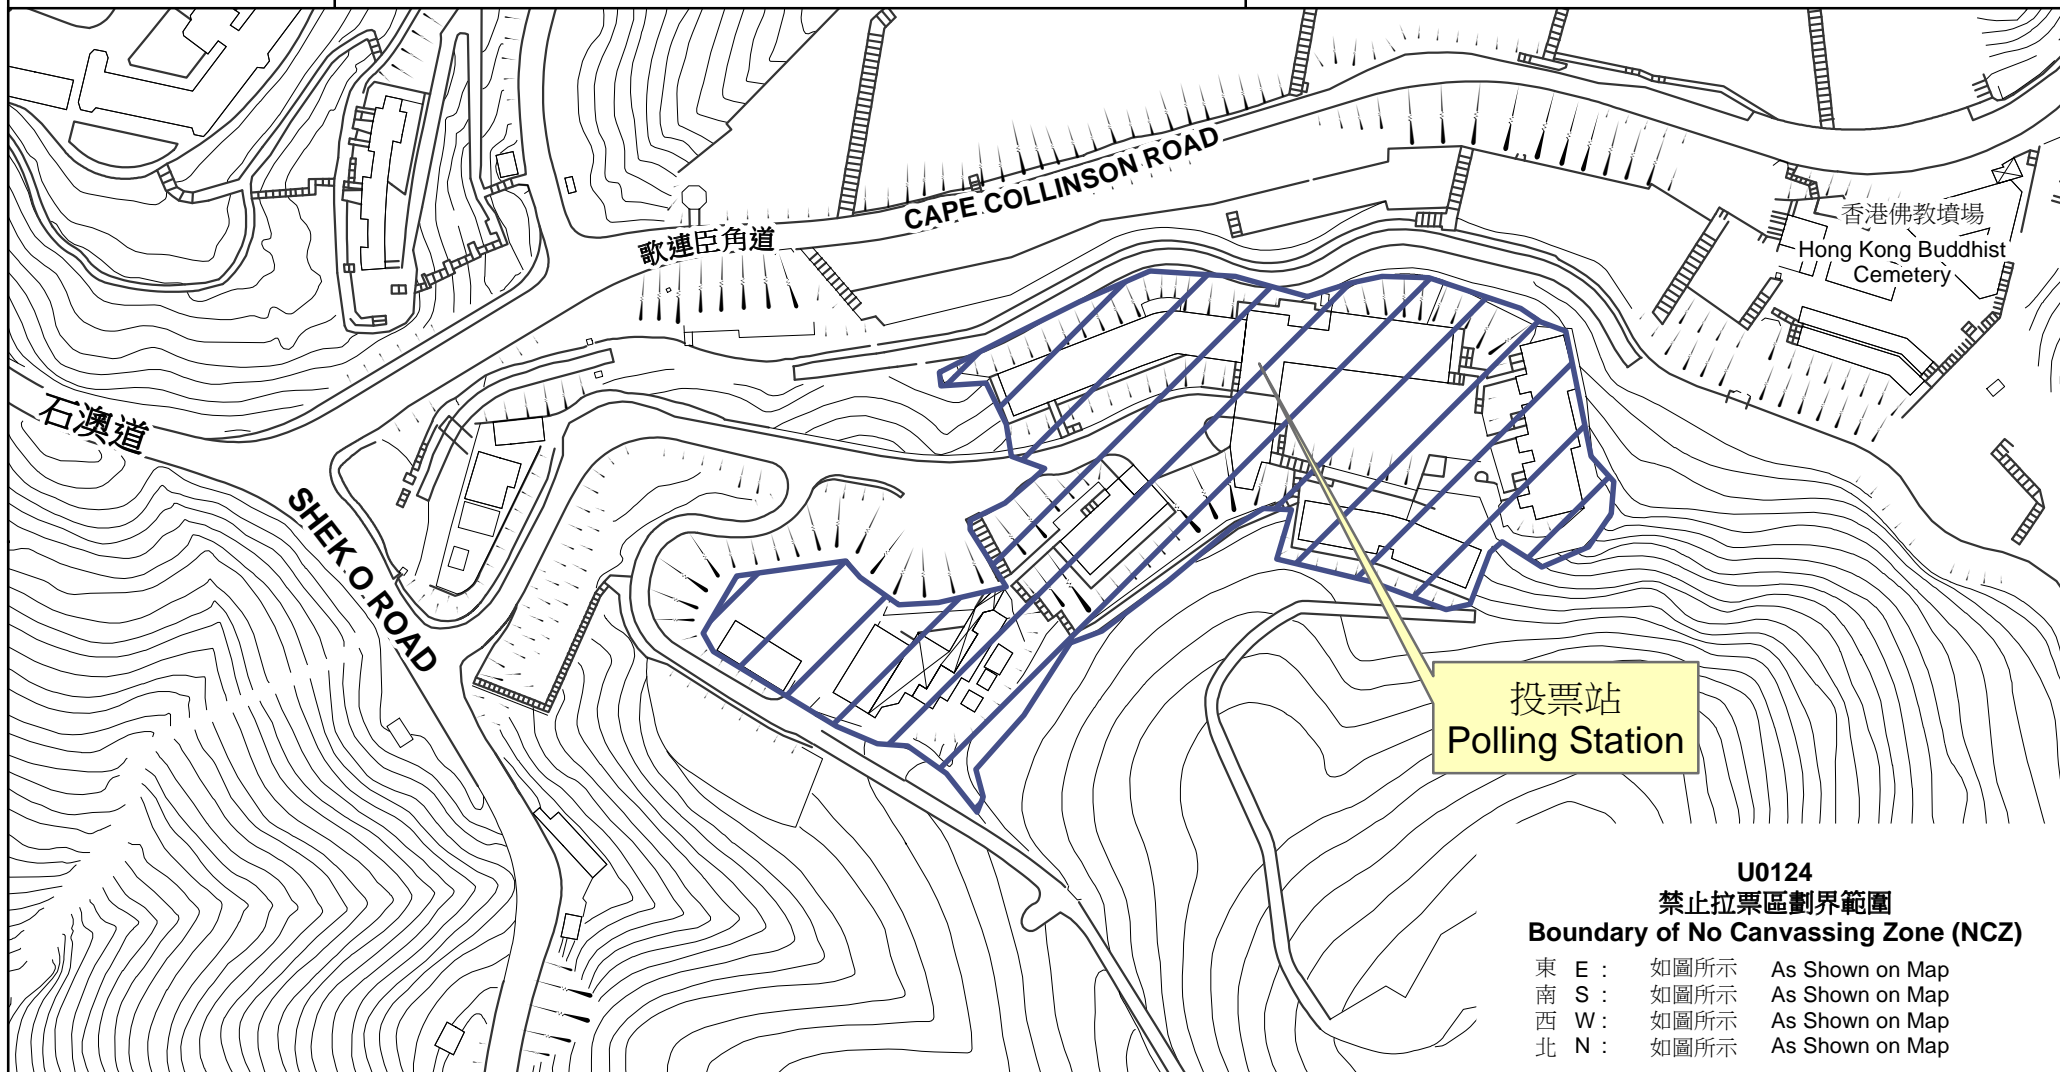

專用投票站位置圖和禁止拉票區

Dedicated Polling Station - Location Map & No Canvassing Zone

<p>專用投票站編號 Dedicated Polling Station Code</p>	<p>選舉名稱 Name of Election</p>	<p>名稱及地址 Name &amp; Address</p>
<p><b>U0124</b></p>	<p>2018 年立法會九龍西地方選區補選 2018 Legislative Council Kowloon West Geographical Constituency By-election</p>	<p>大潭峽懲教所 香港石澳道110號 Tai Tam Gap Correctional Institution No. 110 Shek O Road, Hong Kong</p>

**U0124**  
禁止拉票區劃界範圍  
Boundary of No Canvassing Zone (NCZ)

- |       |      |                 |
|-------|------|-----------------|
| 東 E : | 如圖所示 | As Shown on Map |
| 南 S : | 如圖所示 | As Shown on Map |
| 西 W : | 如圖所示 | As Shown on Map |
| 北 N : | 如圖所示 | As Shown on Map |

 禁止拉票區  
No Canvassing Zone