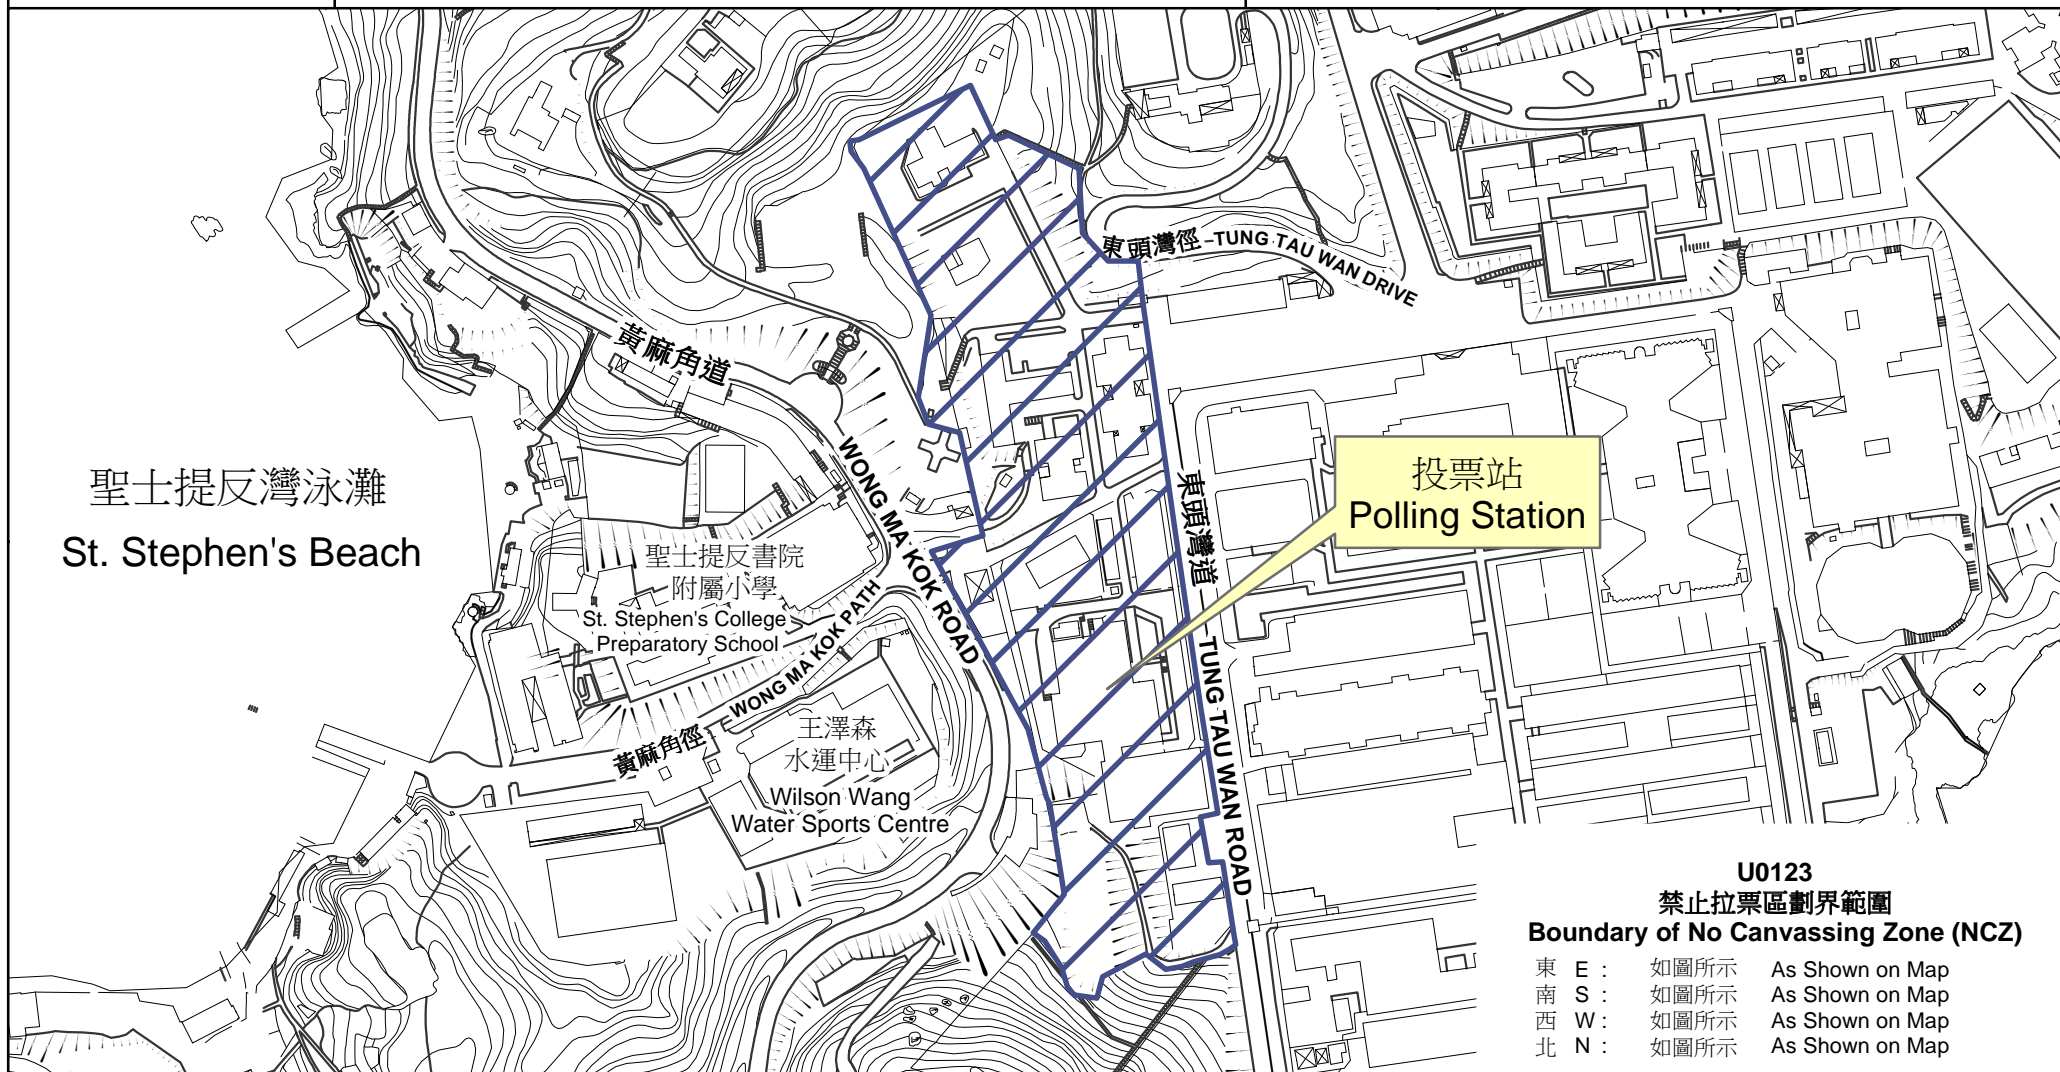

專用投票站位置圖和禁止拉票區

Dedicated Polling Station - Location Map & No Canvassing Zone

<p>專用投票站編號 Dedicated Polling Station Code</p>	<p>選舉名稱 Name of Election</p>	<p>名稱及地址 Name &amp; Address</p>
<p><b>U0123</b></p>	<p><b>2018 年立法會九龍西地方選區補選</b> <b>2018 Legislative Council</b> <b>Kowloon West Geographical Constituency By-election</b></p>	<p>東頭懲教所 香港赤柱東頭灣道70號 <b>Tung Tau Correctional Institution</b> <b>70 Tung Tau Wan Road, Stanley, Hong Kong</b></p>

**U0123**  
**禁止拉票區劃界範圍**  
**Boundary of No Canvassing Zone (NCZ)**

- |   |     |      |                 |
|---|-----|------|-----------------|
| 東 | E : | 如圖所示 | As Shown on Map |
| 南 | S : | 如圖所示 | As Shown on Map |
| 西 | W : | 如圖所示 | As Shown on Map |
| 北 | N : | 如圖所示 | As Shown on Map |

 禁止拉票區  
No Canvassing Zone