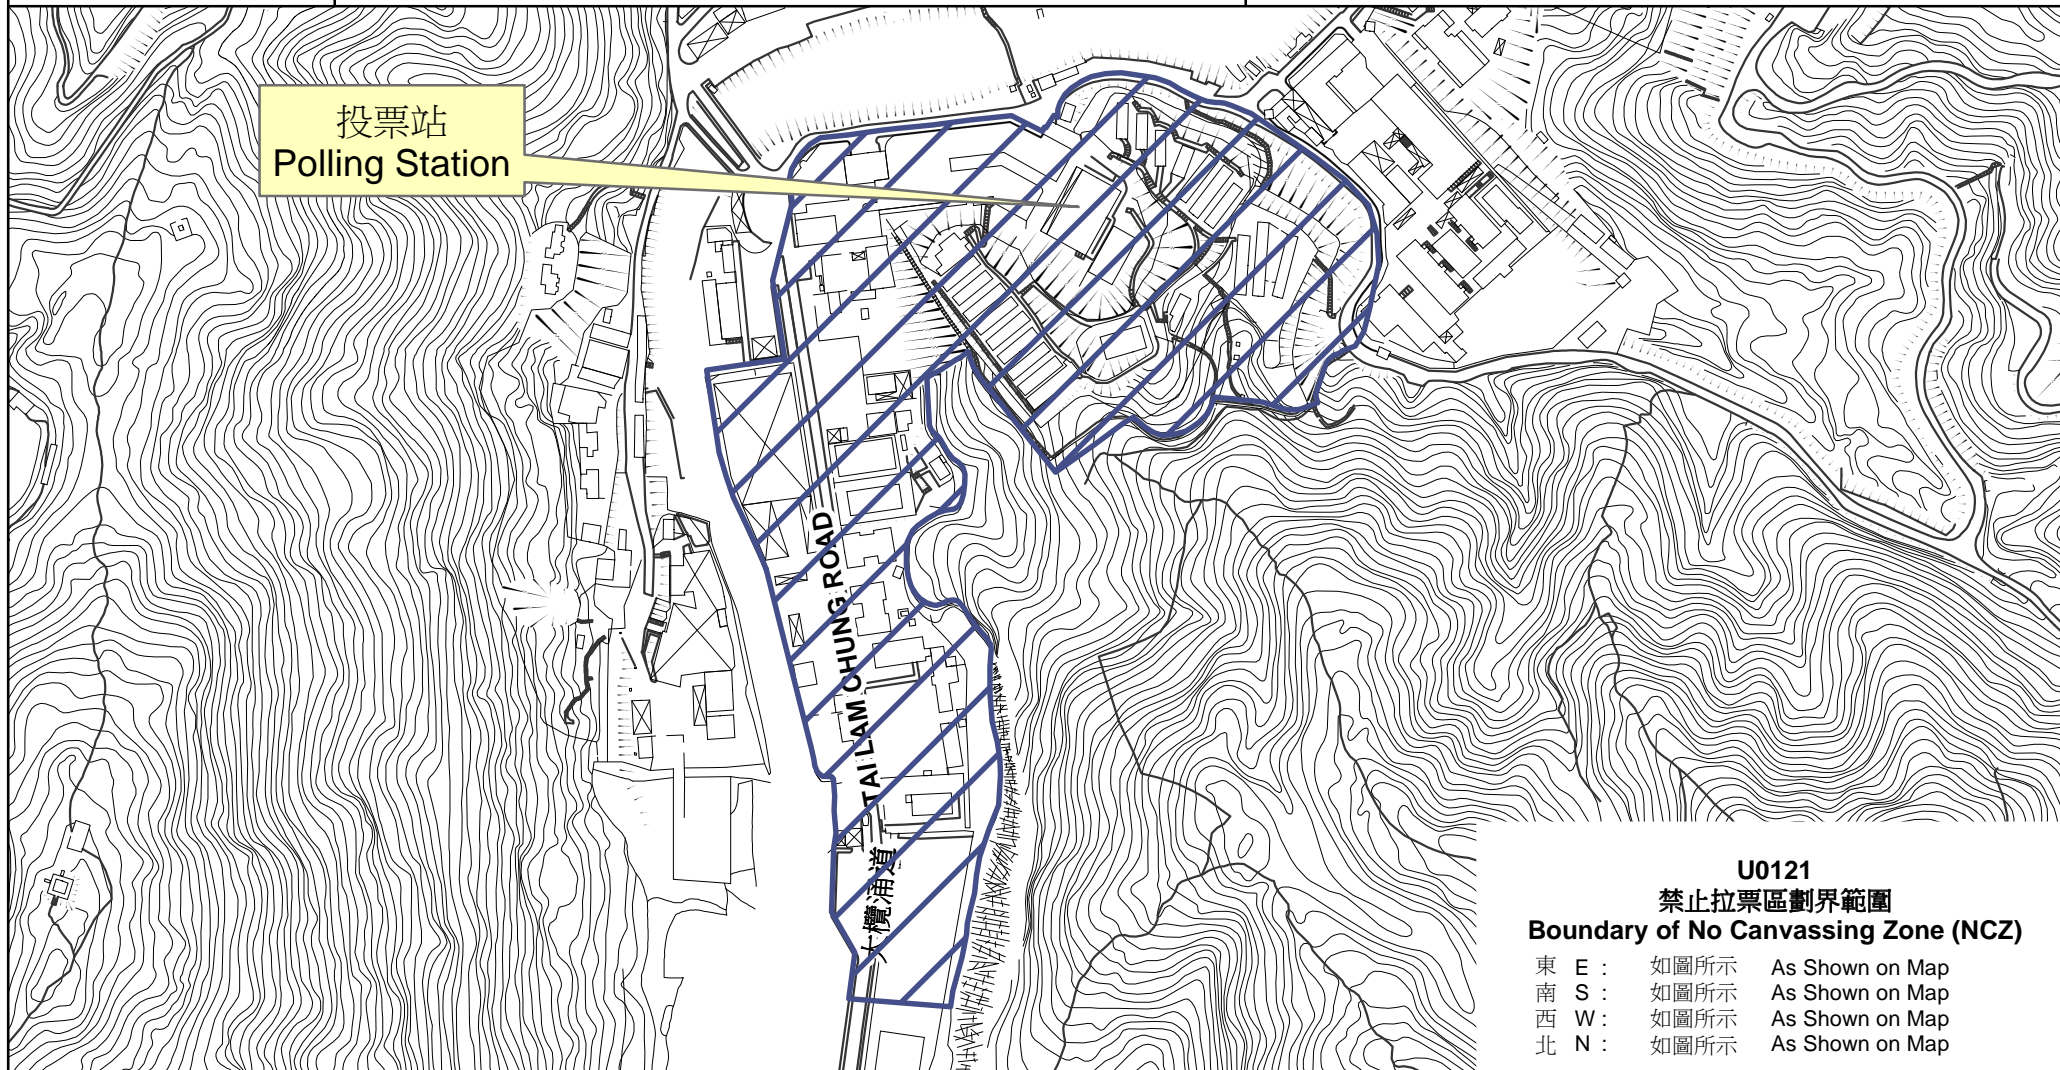

專用投票站位置圖和禁止拉票區

Dedicated Polling Station - Location Map & No Canvassing Zone

<p>專用投票站編號 Dedicated Polling Station Code</p>	<p>選舉名稱 Name of Election</p>	<p>名稱及地址 Name & Address</p>
<p>U0121</p>	<p>2018 年立法會九龍西地方選區補選 2018 Legislative Council Kowloon West Geographical Constituency By-election</p>	<p>大欖懲教所 新界大欖涌大欖涌道108號 Tai Lam Correctional Institution 108 Tai Lam Chung Road, Tai Lam Chung, New Territories</p>

U0121
禁止拉票區劃界範圍
Boundary of No Canvassing Zone (NCZ)

- | | | |
|-------|------|-----------------|
| 東 E : | 如圖所示 | As Shown on Map |
| 南 S : | 如圖所示 | As Shown on Map |
| 西 W : | 如圖所示 | As Shown on Map |
| 北 N : | 如圖所示 | As Shown on Map |

 禁止拉票區
No Canvassing Zone