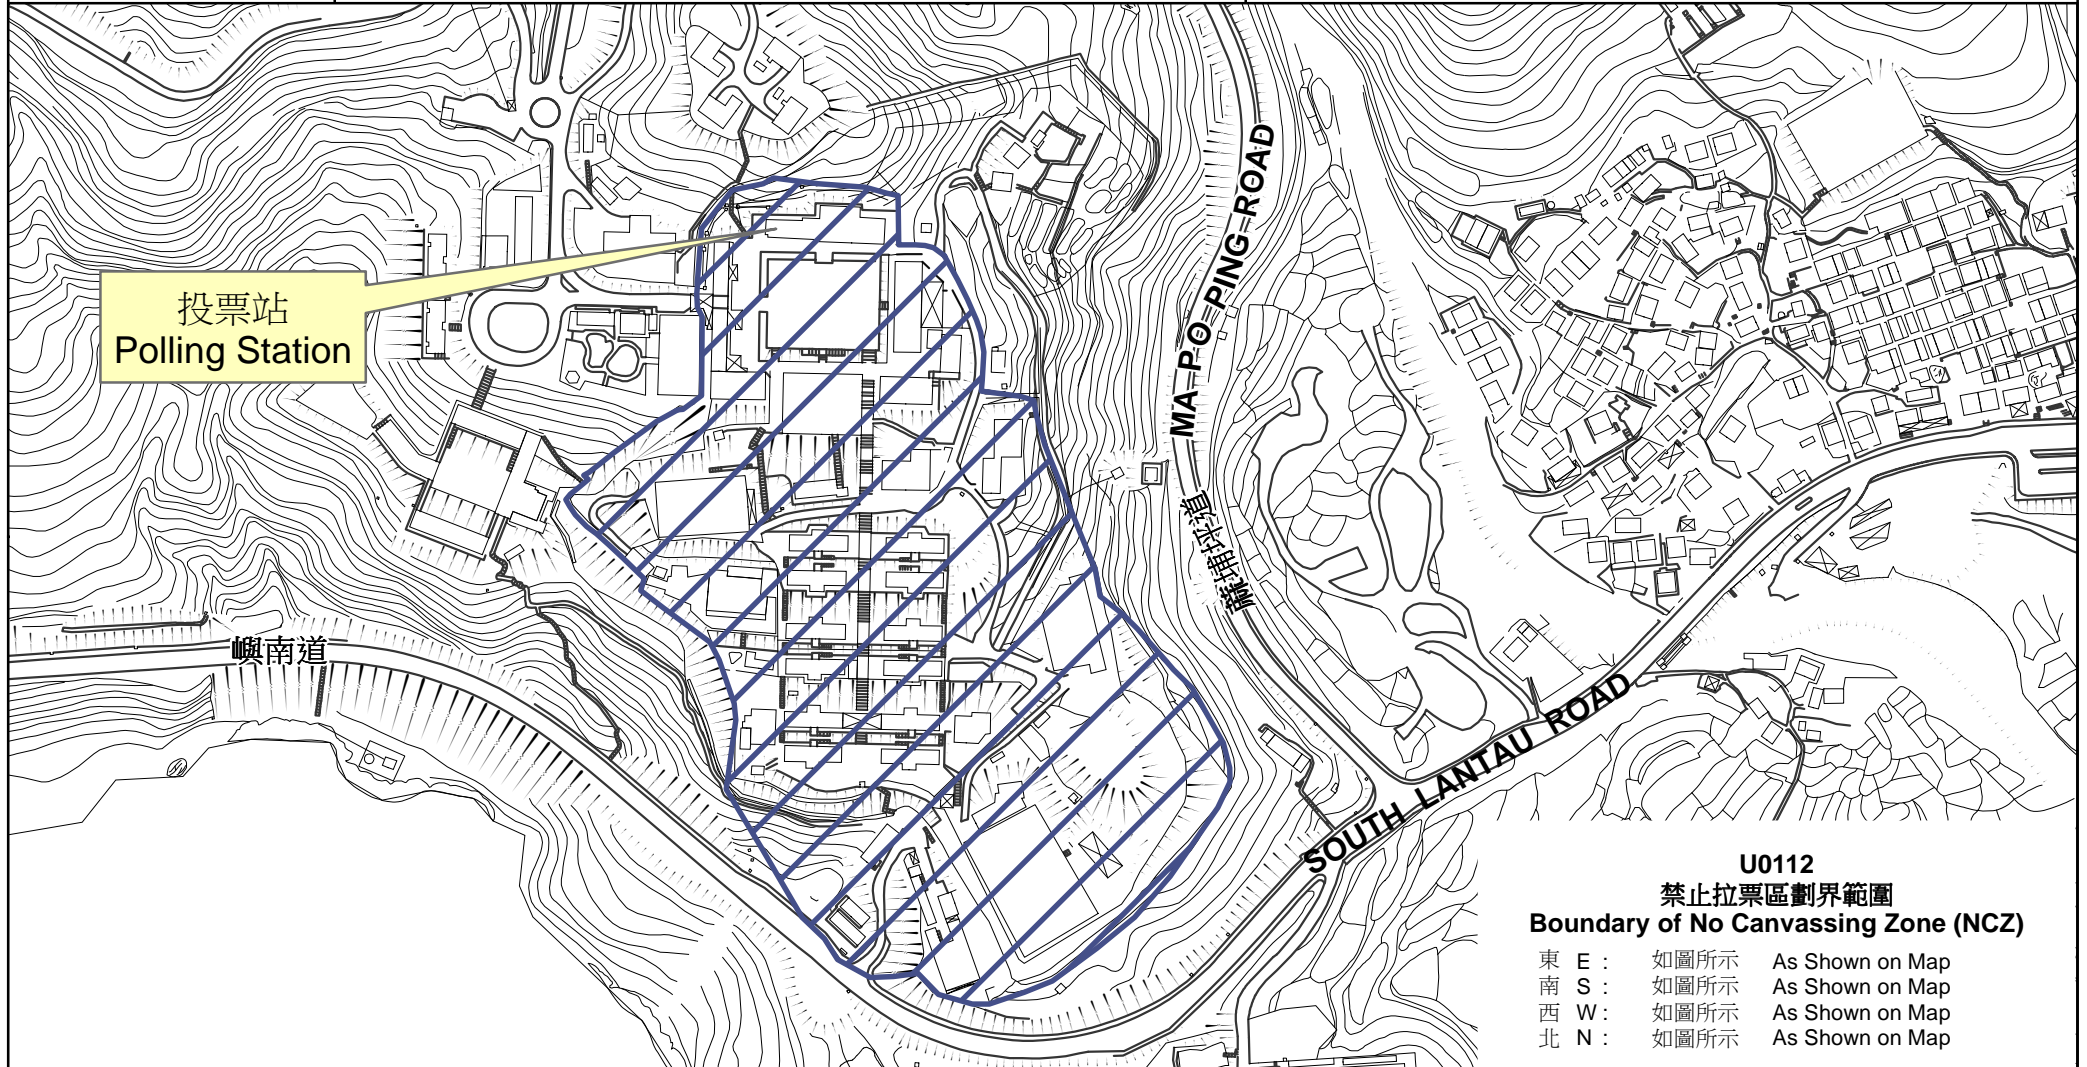

專用投票站位置圖和禁止拉票區

Dedicated Polling Station - Location Map & No Canvassing Zone

<p>專用投票站編號 Dedicated Polling Station Code</p>	<p>選舉名稱 Name of Election</p>	<p>名稱及地址 Name & Address</p>
<p>U0112</p>	<p>2018 年立法會九龍西地方選區補選 2018 Legislative Council Kowloon West Geographical Constituency By-election</p>	<p>塘福懲教所 大嶼山蘇埔坪道31號 Tong Fuk Correctional Institution 31 Ma Po Ping Road, Lantau Island</p>

U0112
禁止拉票區劃界範圍
Boundary of No Canvassing Zone (NCZ)

- | | | |
|-------|------|-----------------|
| 東 E : | 如圖所示 | As Shown on Map |
| 南 S : | 如圖所示 | As Shown on Map |
| 西 W : | 如圖所示 | As Shown on Map |
| 北 N : | 如圖所示 | As Shown on Map |

 禁止拉票區
No Canvassing Zone