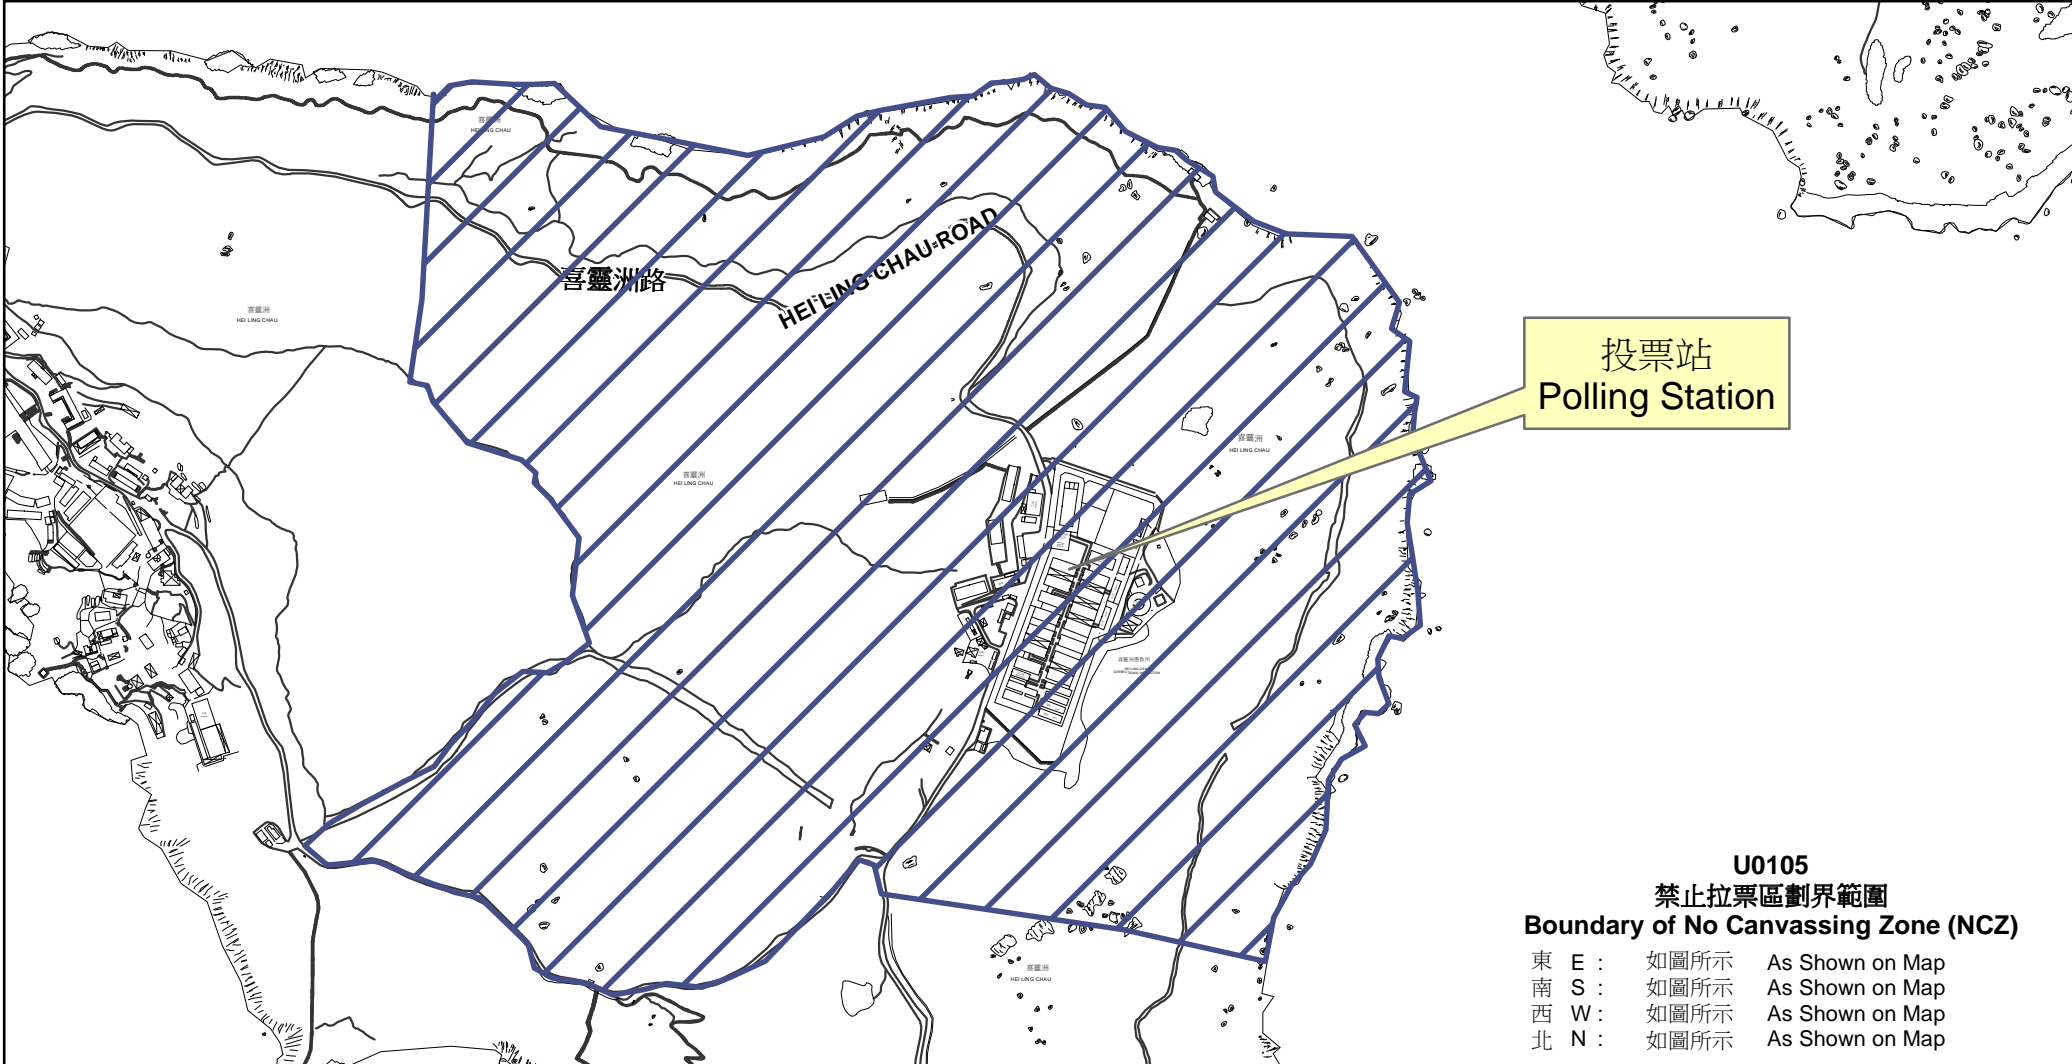

專用投票站位置圖和禁止拉票區 **Dedicated Polling Station - Location Map & No Canvassing Zone**

<u>專用投票站編號</u> <u>Dedicated Polling Station Code</u> U0105	<u>選舉名稱</u> Name of Election 2018 年立法會九龍西地方選區補選 2018 Legislative Council Kowloon West Geographical Constituency By-election	<u>名稱及地址</u> Name & Address 喜靈洲懲教所 喜靈洲 Hei Ling Chau Correctional Institution Hei Ling Chau Island
---	---	--

投票站
Polling Station

U0105
禁止拉票區劃界範圍
Boundary of No Canvassing Zone (NCZ)

- 東 E : 如圖所示 As Shown on Map
- 南 S : 如圖所示 As Shown on Map
- 西 W : 如圖所示 As Shown on Map
- 北 N : 如圖所示 As Shown on Map

 禁止拉票區
No Canvassing Zone