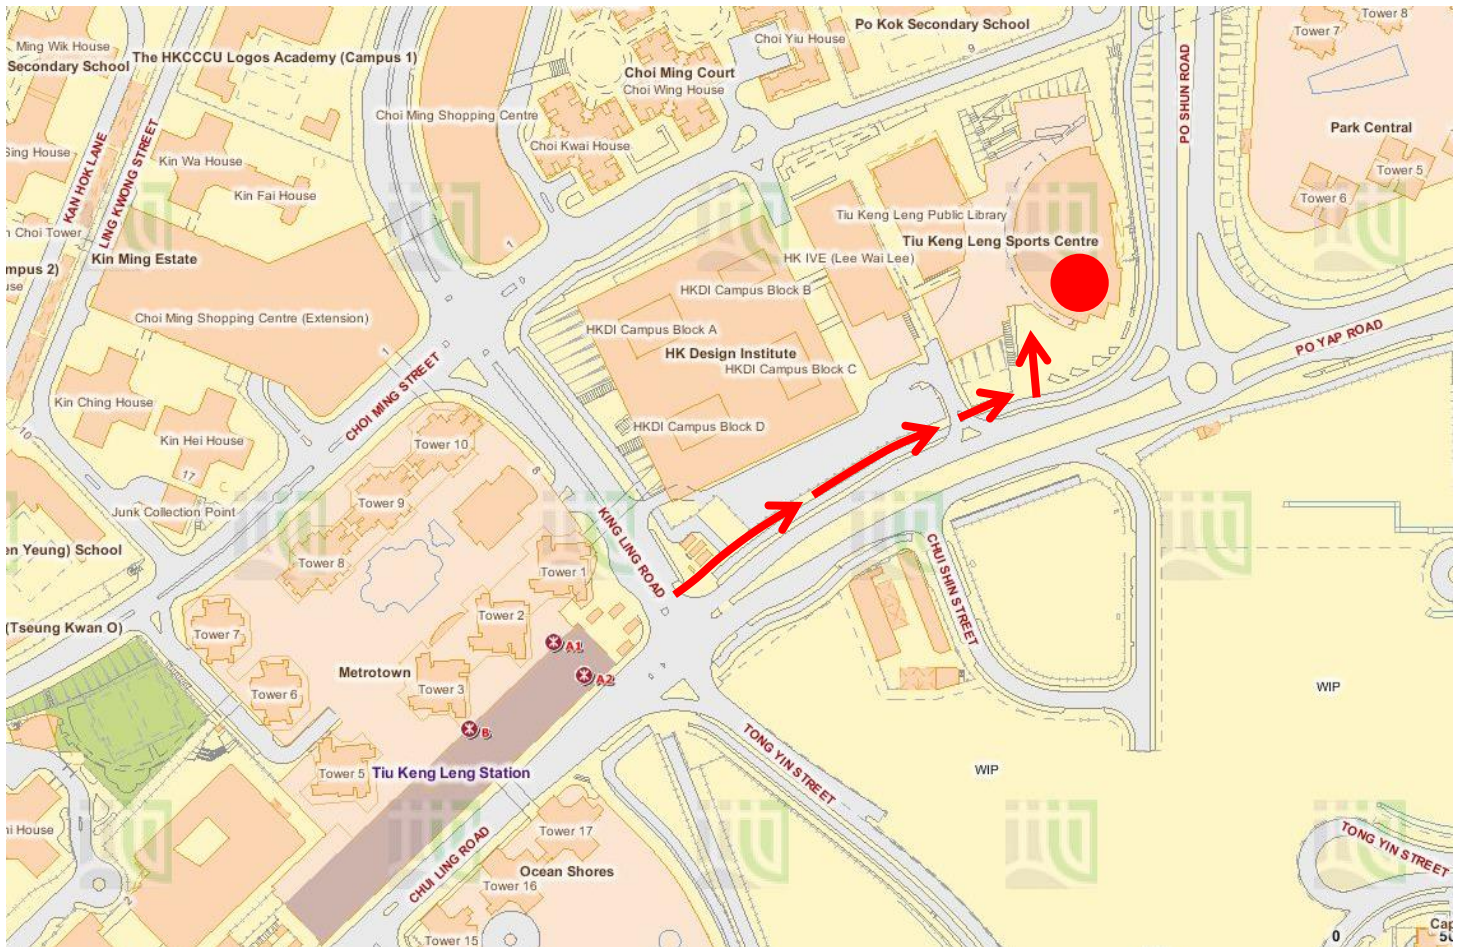

2018 Legislative Council Kowloon West Geographical Constituency By-election Location Map of the Media Centre - Tiu Keng Leng Sports Centre

-  **Tiu Keng Leng Sports Centre**
-  **To Chui Ling Road Entrance**

Candidates / public should enter the Media Centre at Tiu Keng Leng Sports Centre via Chui Ling Road Entrance.