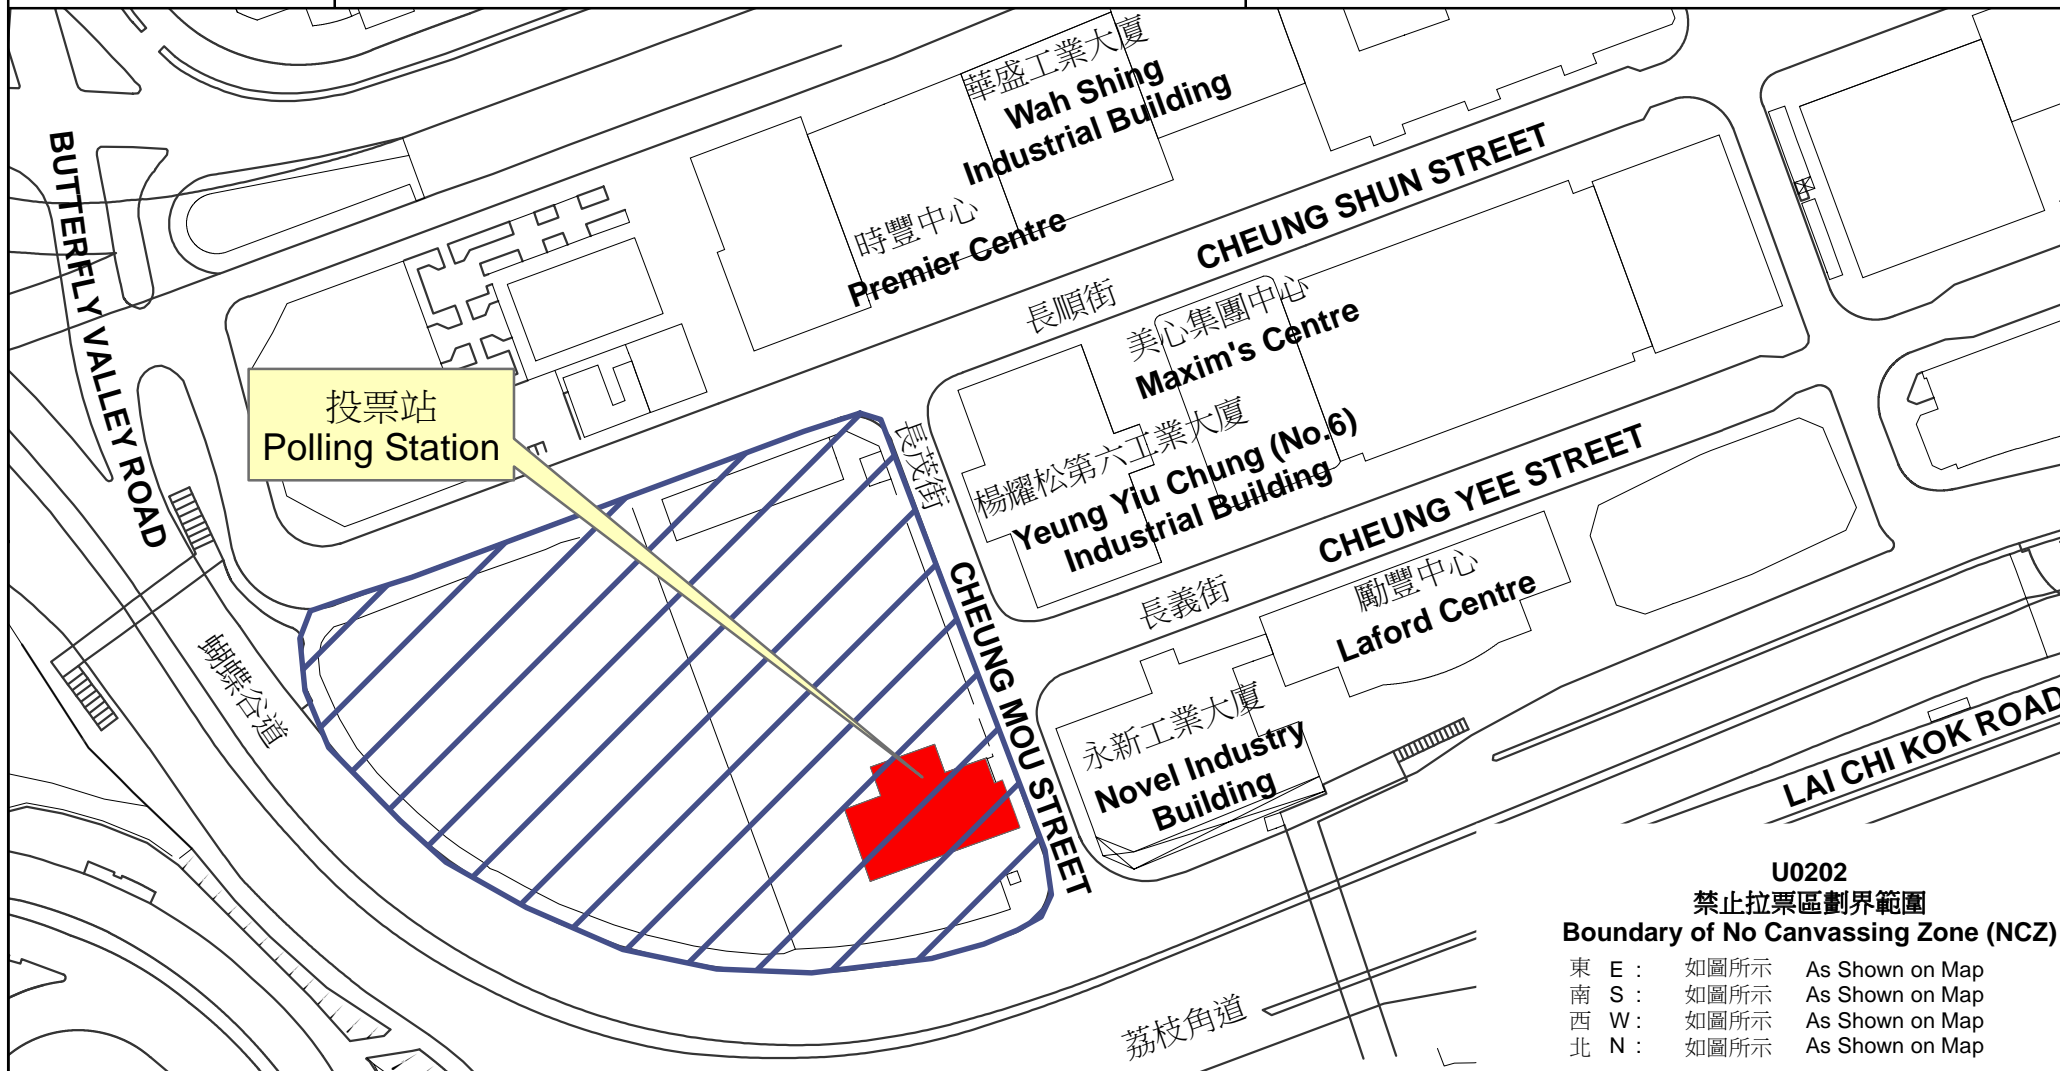

專用投票站位置圖和禁止拉票區

Dedicated Polling Station - Location Map & No Canvassing Zone

<p>專用投票站編號 Dedicated Polling Station Code</p>	<p>選舉名稱 Name of Election</p>	<p>名稱及地址 Name & Address</p>
<p>U0202</p>	<p>2018 年立法會補選 2018 Legislative Council By-election</p>	<p>長沙灣警署 九龍荔枝角道880號 Cheung Sha Wan Police Station 880 Lai Chi Kok Road, Kowloon</p>

U0202
禁止拉票區劃界範圍
Boundary of No Canvassing Zone (NCZ)

- | | | |
|-------|------|-----------------|
| 東 E : | 如圖所示 | As Shown on Map |
| 南 S : | 如圖所示 | As Shown on Map |
| 西 W : | 如圖所示 | As Shown on Map |
| 北 N : | 如圖所示 | As Shown on Map |

禁止拉票區
No Canvassing Zone