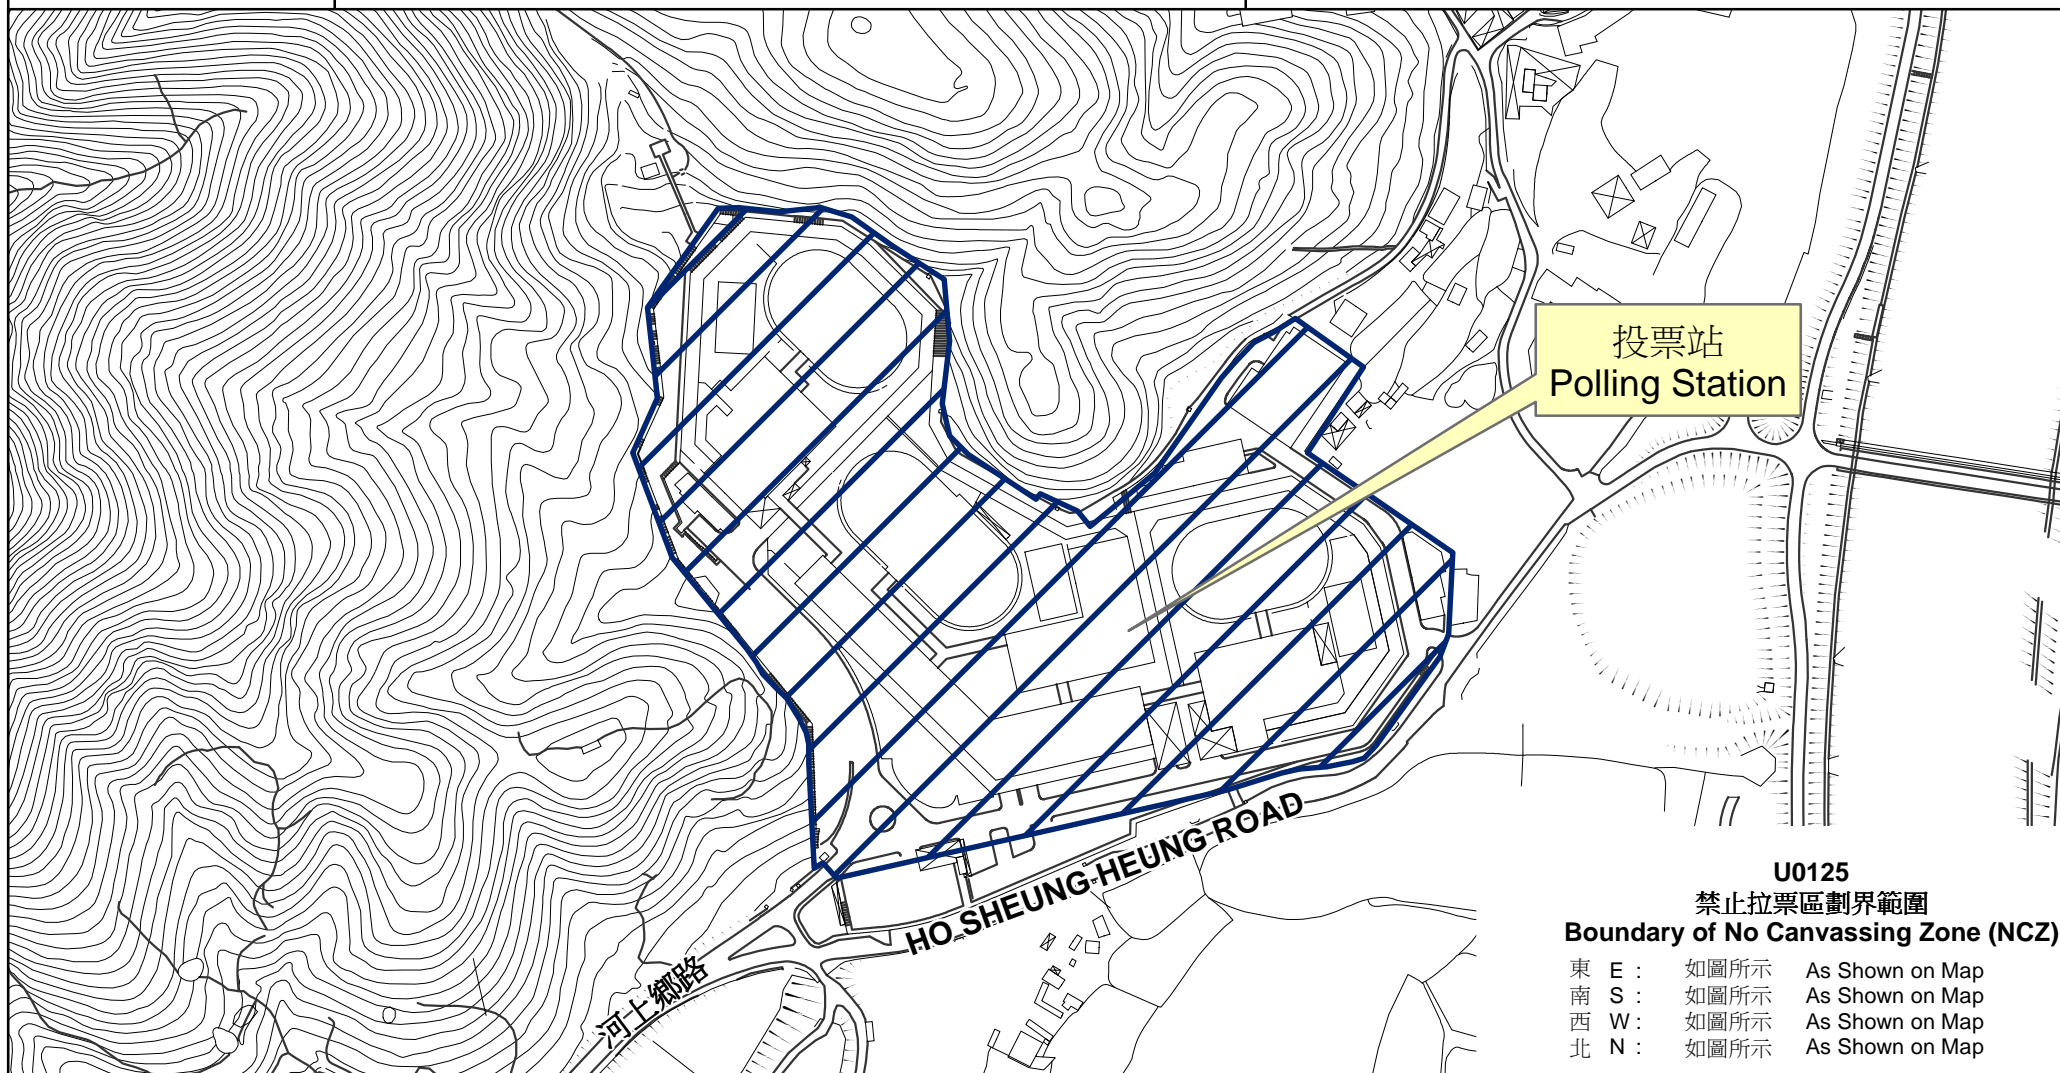

專用投票站位置圖和禁止拉票區

Dedicated Polling Station - Location Map & No Canvassing Zone

專用投票站編號  
Dedicated Polling  
Station Code

**U0125**

選舉名稱 Name of Election

**2018 年立法會補選**  
**2018 Legislative Council By-election**

名稱及地址 Name & Address

羅湖懲教所  
新界上水河上鄉路163號  
Lo Wu Correctional Institution  
163 Ho Sheung Heung Road, Sheung Shui,  
New Territories

投票站  
Polling Station

**U0125**  
**禁止拉票區劃界範圍**  
**Boundary of No Canvassing Zone (NCZ)**

- 東 E : 如圖所示 As Shown on Map
- 南 S : 如圖所示 As Shown on Map
- 西 W : 如圖所示 As Shown on Map
- 北 N : 如圖所示 As Shown on Map

禁止拉票區  
No Canvassing Zone