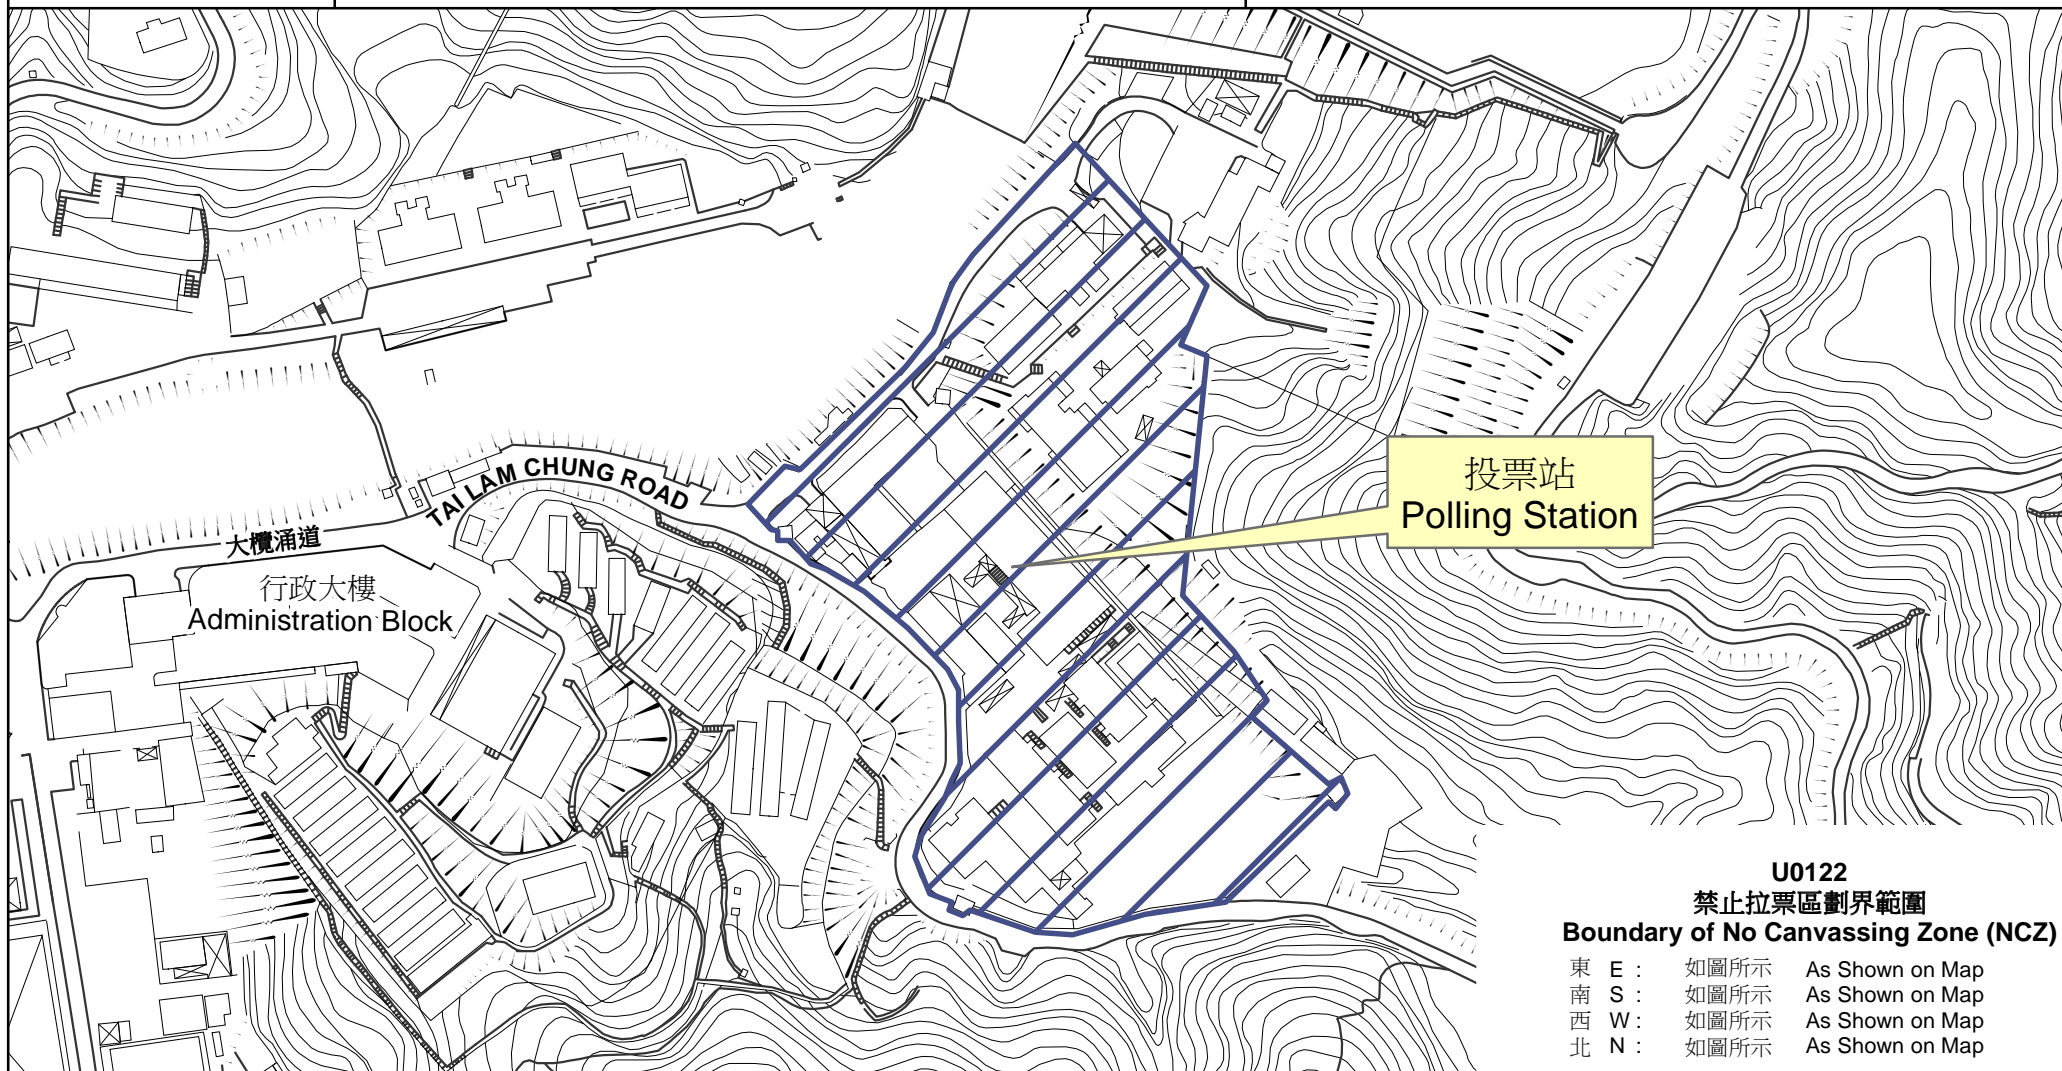

專用投票站位置圖和禁止拉票區

Dedicated Polling Station - Location Map & No Canvassing Zone

專用投票站編號
Dedicated Polling
Station Code

U0122

選舉名稱 Name of Election

2018 年立法會補選
2018 Legislative Council By-election

名稱及地址 Name & Address

大欖女懲教所
新界屯門大欖涌道110號
Tai Lam Centre for Women
110 Tai Lam Chung Road, Tuen Mun,
New Territories

U0122
禁止拉票區劃界範圍
Boundary of No Canvassing Zone (NCZ)

- 東 E : 如圖所示 As Shown on Map
- 南 S : 如圖所示 As Shown on Map
- 西 W : 如圖所示 As Shown on Map
- 北 N : 如圖所示 As Shown on Map

禁止拉票區
No Canvassing Zone