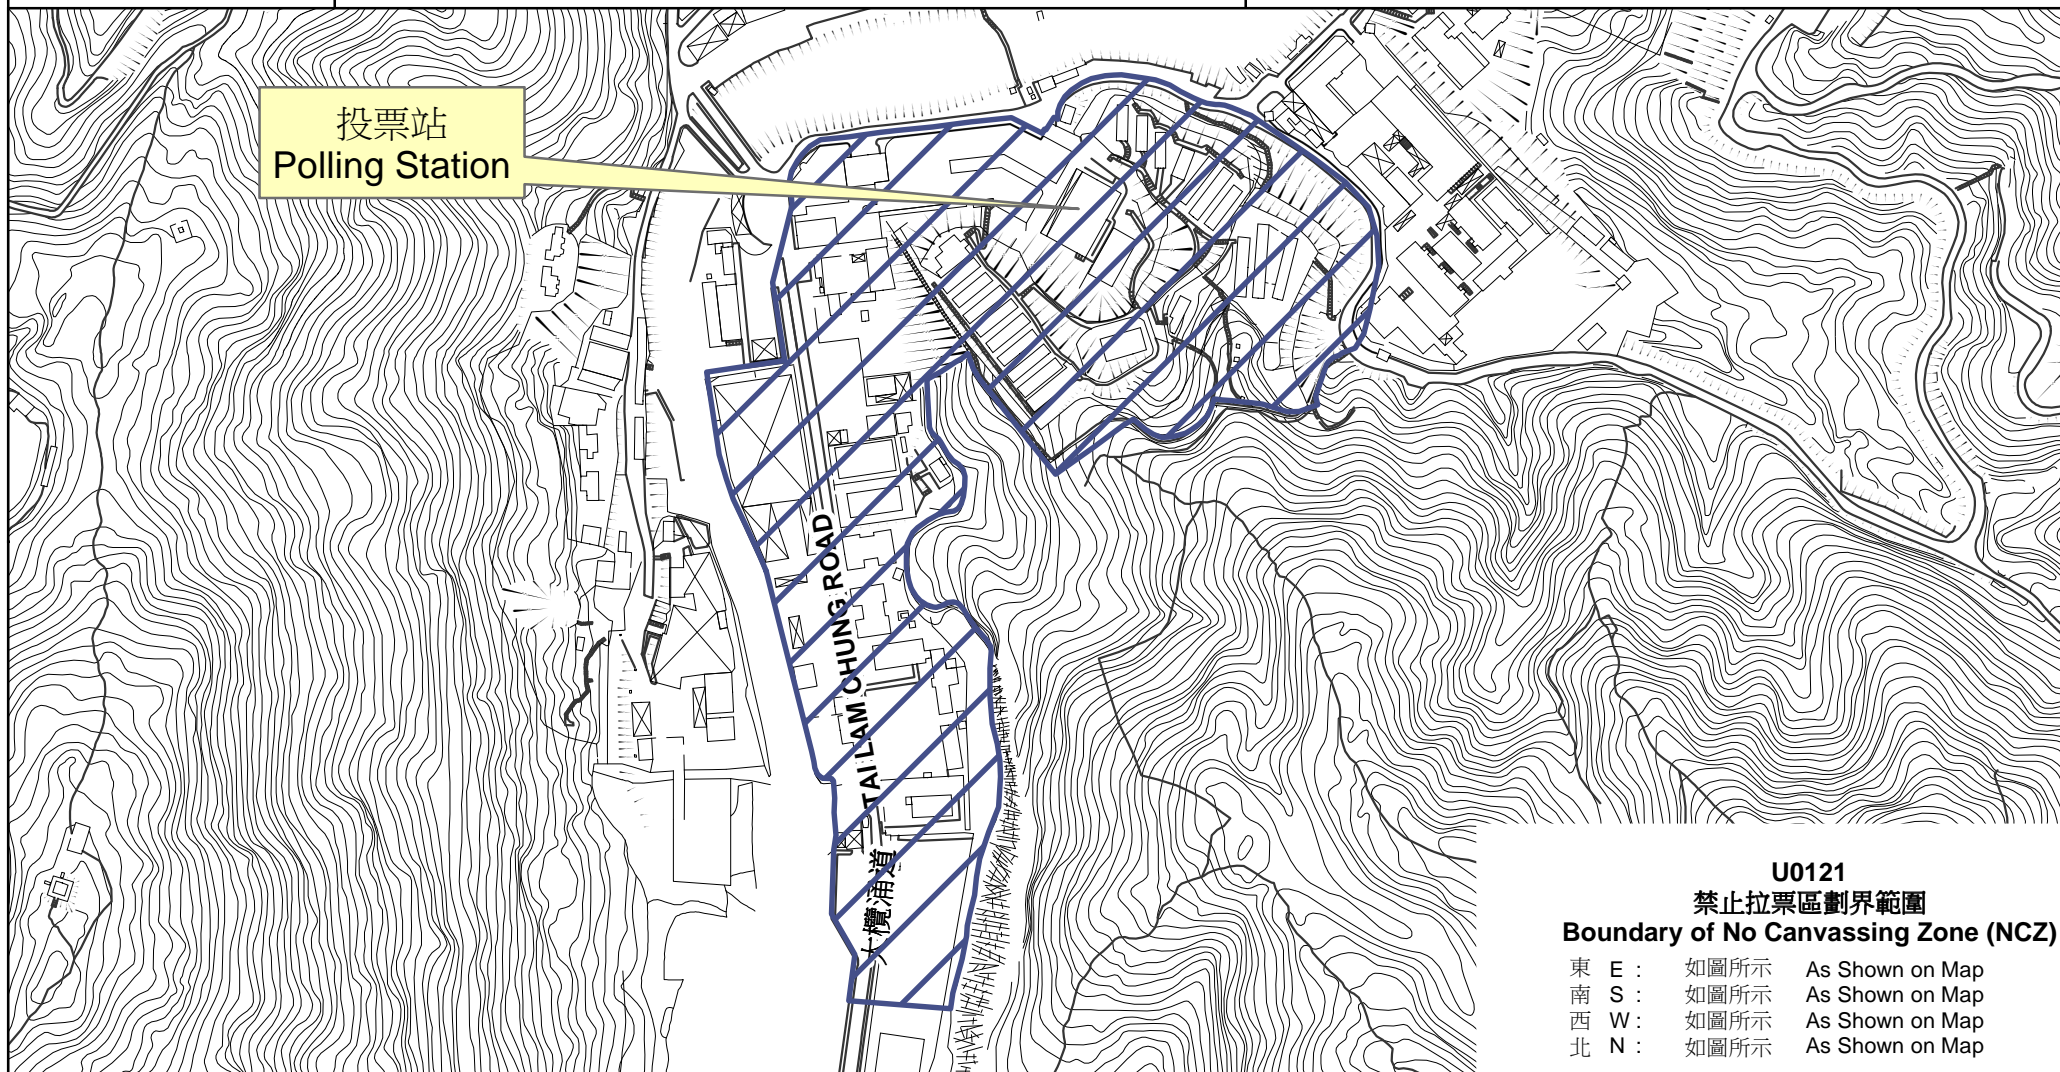

專用投票站位置圖和禁止拉票區

Dedicated Polling Station - Location Map & No Canvassing Zone

專用投票站編號
Dedicated Polling
Station Code

U0121

選舉名稱 Name of Election

2018 年立法會補選
2018 Legislative Council By-election

名稱及地址 Name & Address

大欖懲教所
新界大欖涌大欖涌道108號
Tai Lam Correctional Institution
108 Tai Lam Chung Road, Tai Lam Chung,
New Territories

U0121
禁止拉票區劃界範圍
Boundary of No Canvassing Zone (NCZ)

- 東 E : 如圖所示 As Shown on Map
- 南 S : 如圖所示 As Shown on Map
- 西 W : 如圖所示 As Shown on Map
- 北 N : 如圖所示 As Shown on Map

禁止拉票區
No Canvassing Zone