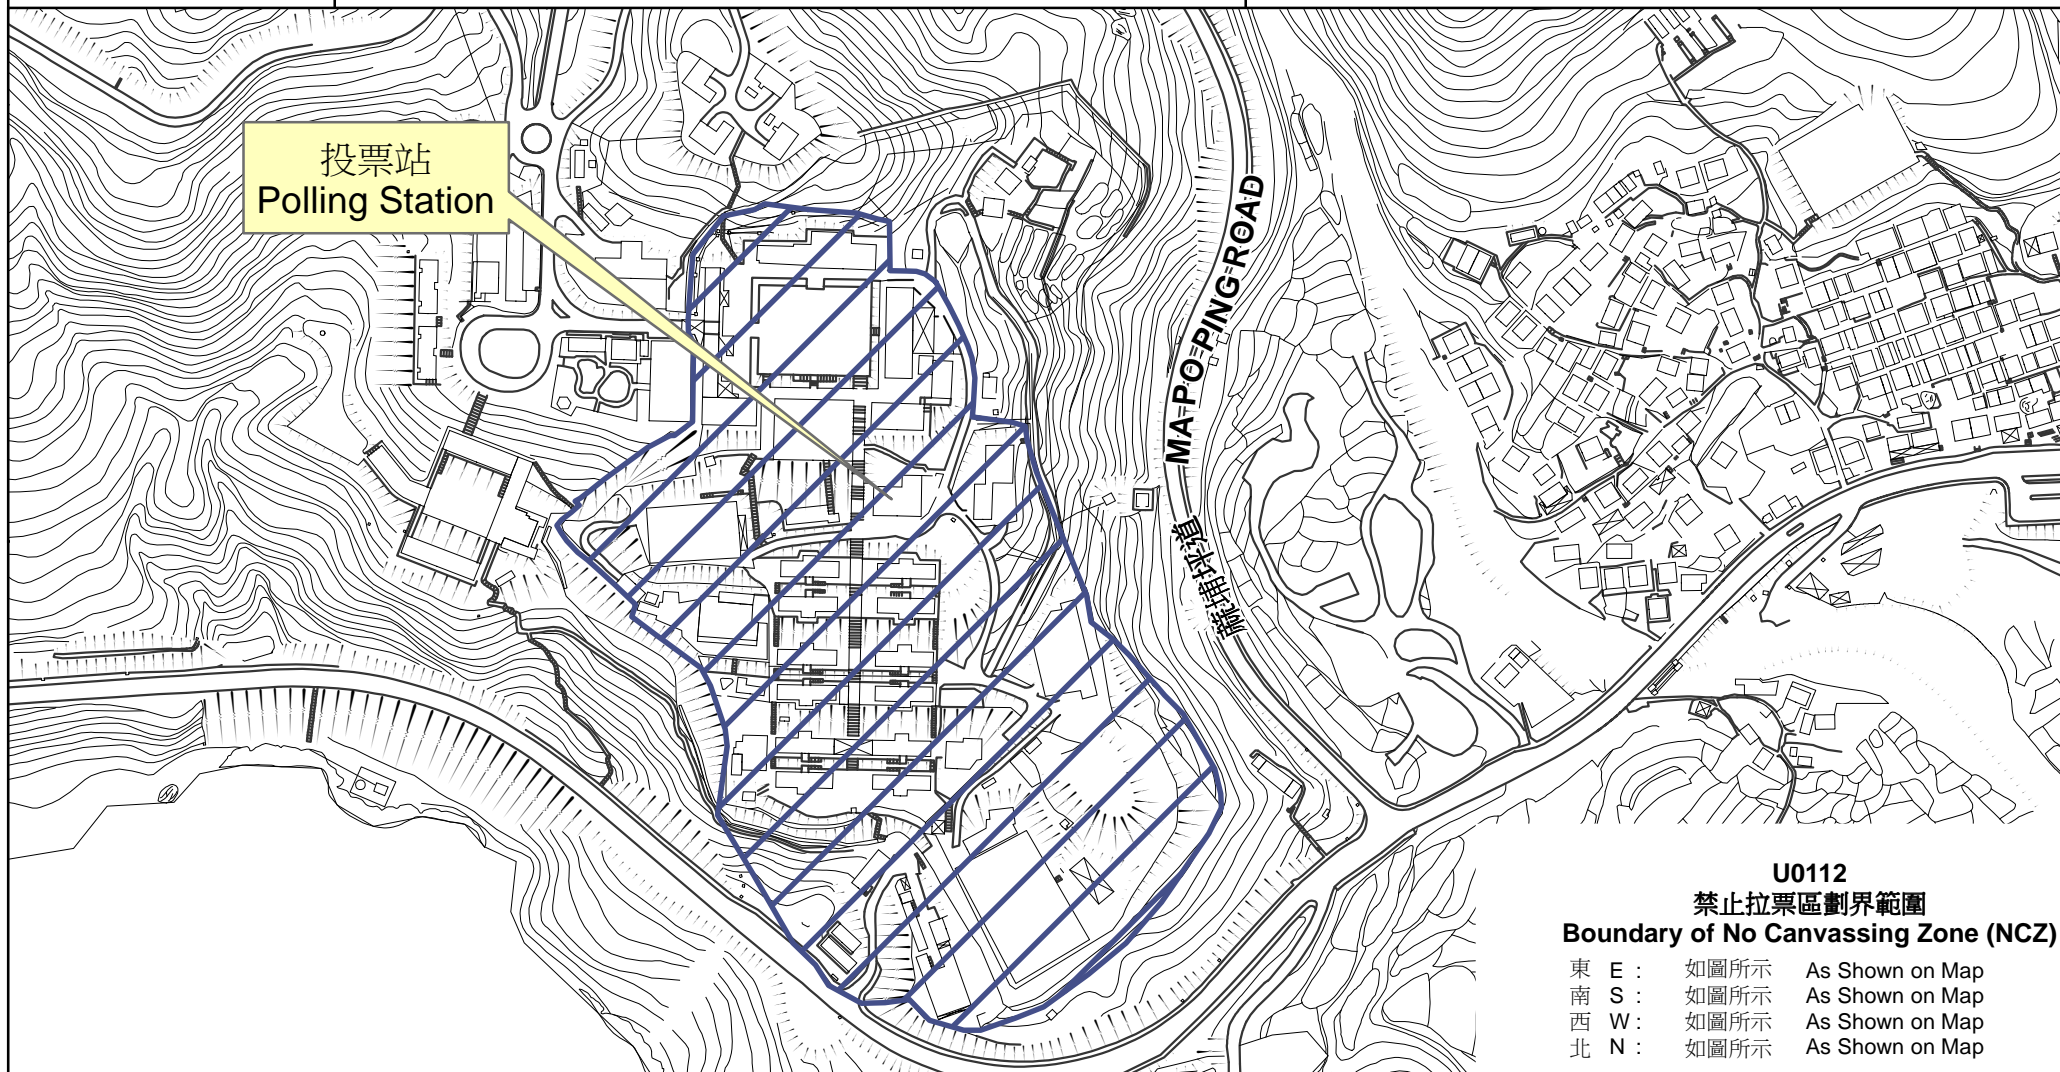

專用投票站位置圖和禁止拉票區

Dedicated Polling Station - Location Map & No Canvassing Zone

專用投票站編號
Dedicated Polling
Station Code

U0112

選舉名稱 Name of Election

2018 年立法會補選
2018 Legislative Council By-election

名稱及地址 Name & Address

塘福懲教所
大嶼山蘇埔坪道31號
Tong Fuk Correctional Institution
31 Ma Po Ping Road, Lantau Island

禁止拉票區
No Canvassing Zone