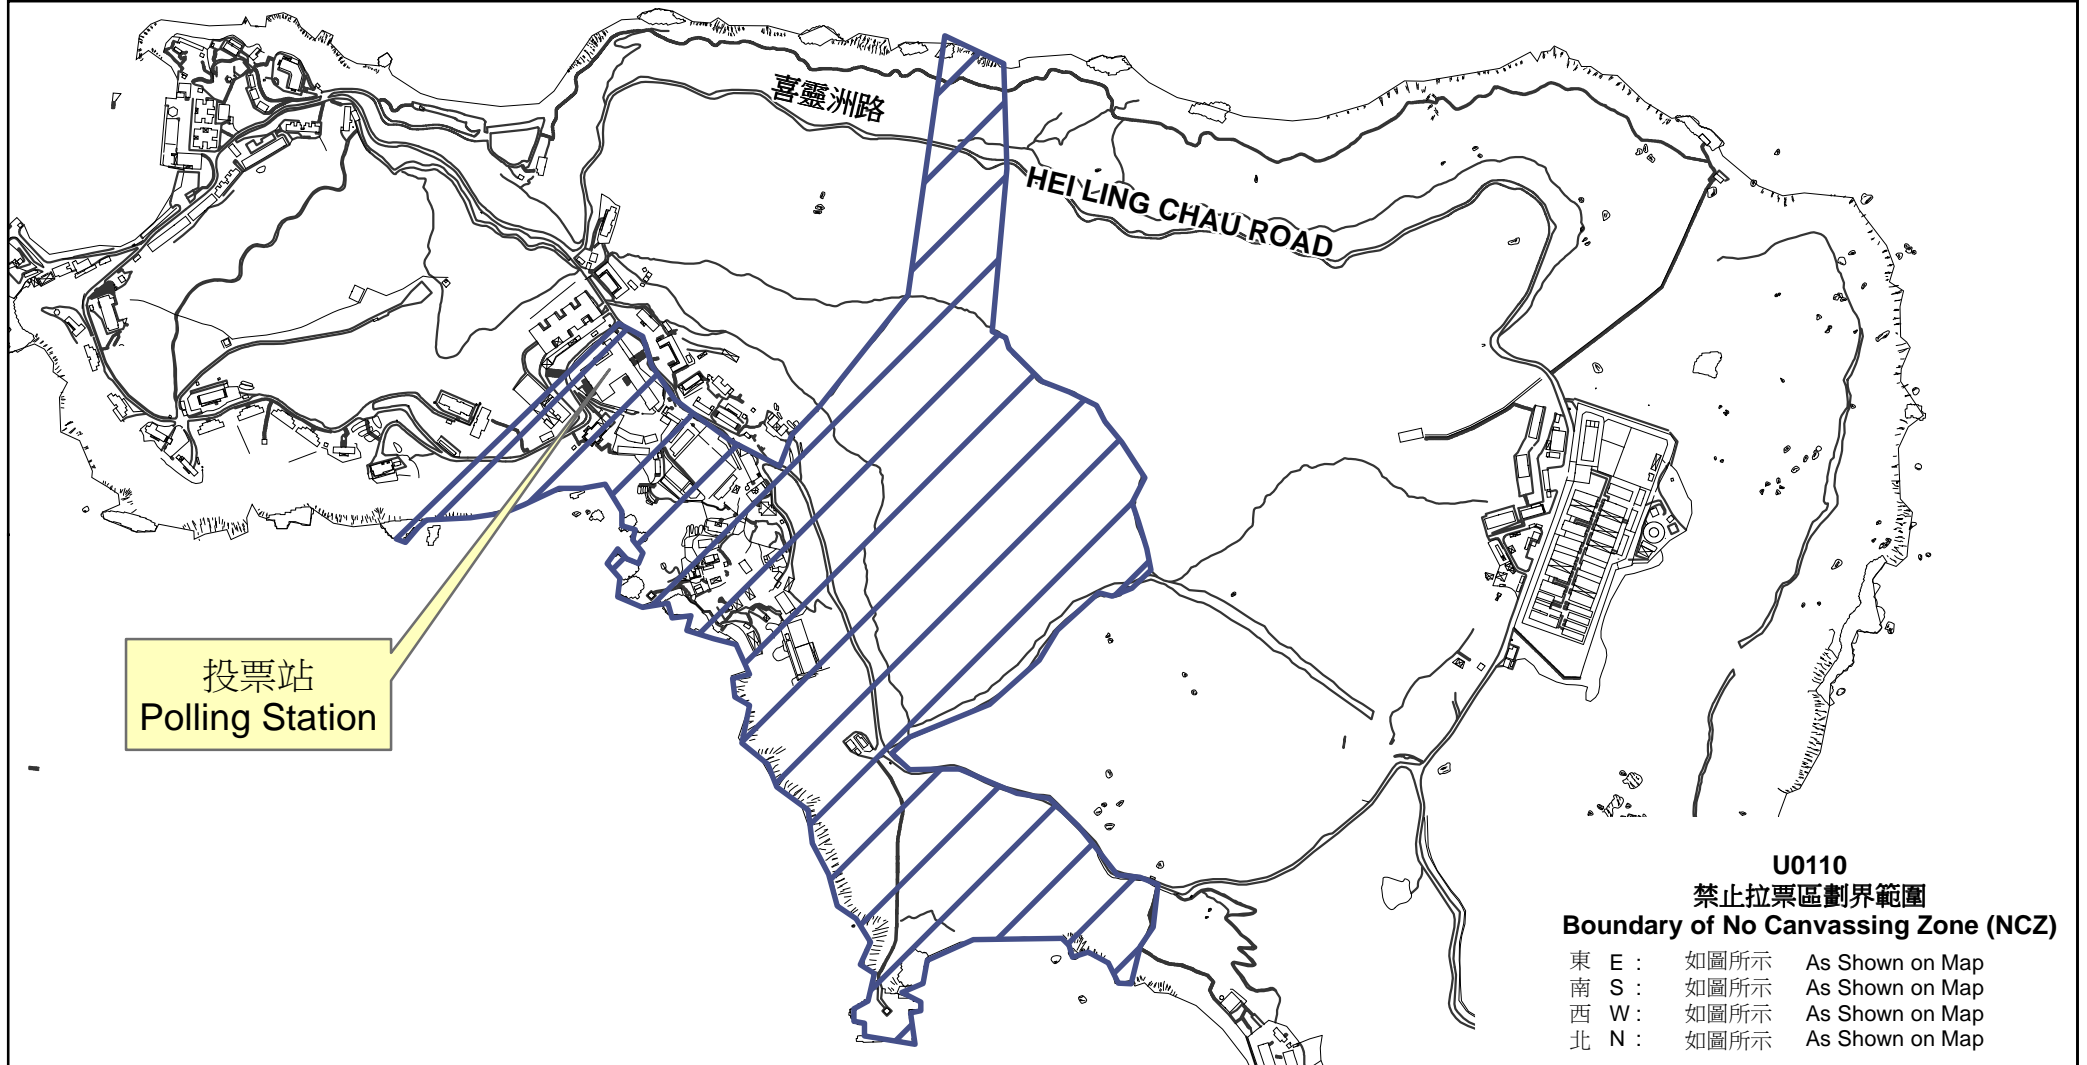

專用投票站位置圖和禁止拉票區

Dedicated Polling Station - Location Map & No Canvassing Zone

| <p>專用投票站編號 Dedicated Polling Station Code</p> | <p>選舉名稱 Name of Election</p> | <p>名稱及地址 Name & Address</p> |
|---|---|--|
| <p>U0110</p> | <p>2018 年立法會補選 2018 Legislative Council By-election</p> | <p>勵新懲教所 喜靈洲 Lai Sun Correctional Institution Hei Ling Chau Island</p> |

U0110
禁止拉票區劃界範圍
Boundary of No Canvassing Zone (NCZ)

- 東 E : 如圖所示 As Shown on Map
- 南 S : 如圖所示 As Shown on Map
- 西 W : 如圖所示 As Shown on Map
- 北 N : 如圖所示 As Shown on Map

禁止拉票區
No Canvassing Zone