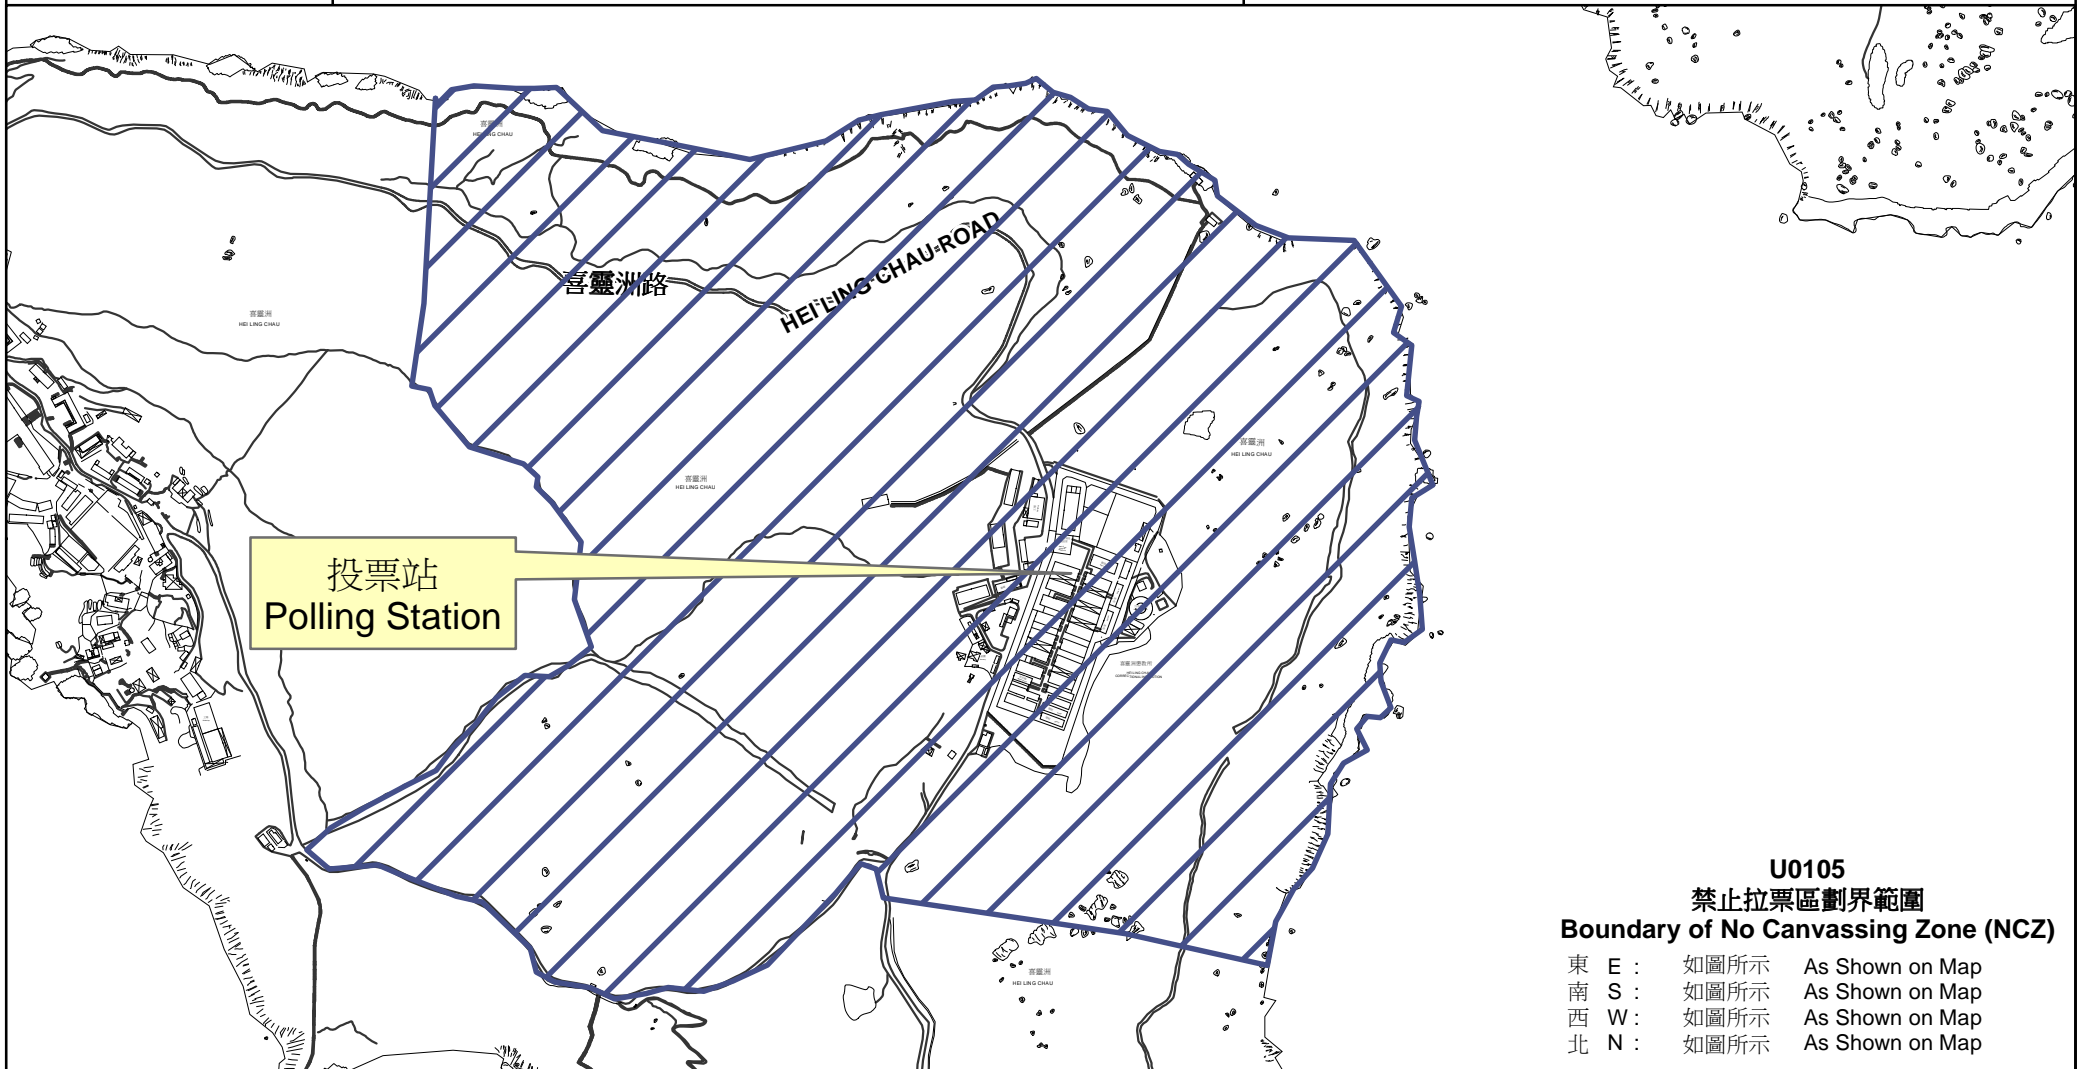

專用投票站位置圖和禁止拉票區

Dedicated Polling Station - Location Map & No Canvassing Zone

專用投票站編號  
Dedicated Polling  
Station Code

**U0105**

選舉名稱 Name of Election

**2018 年立法會補選**  
**2018 Legislative Council By-election**

名稱及地址 Name & Address

喜靈洲懲教所  
喜靈洲  
Hei Ling Chau Correctional Institution  
Hei Ling Chau Island

**U0105**  
**禁止拉票區劃界範圍**  
**Boundary of No Canvassing Zone (NCZ)**

- 東 E : 如圖所示 As Shown on Map
- 南 S : 如圖所示 As Shown on Map
- 西 W : 如圖所示 As Shown on Map
- 北 N : 如圖所示 As Shown on Map

禁止拉票區  
No Canvassing Zone